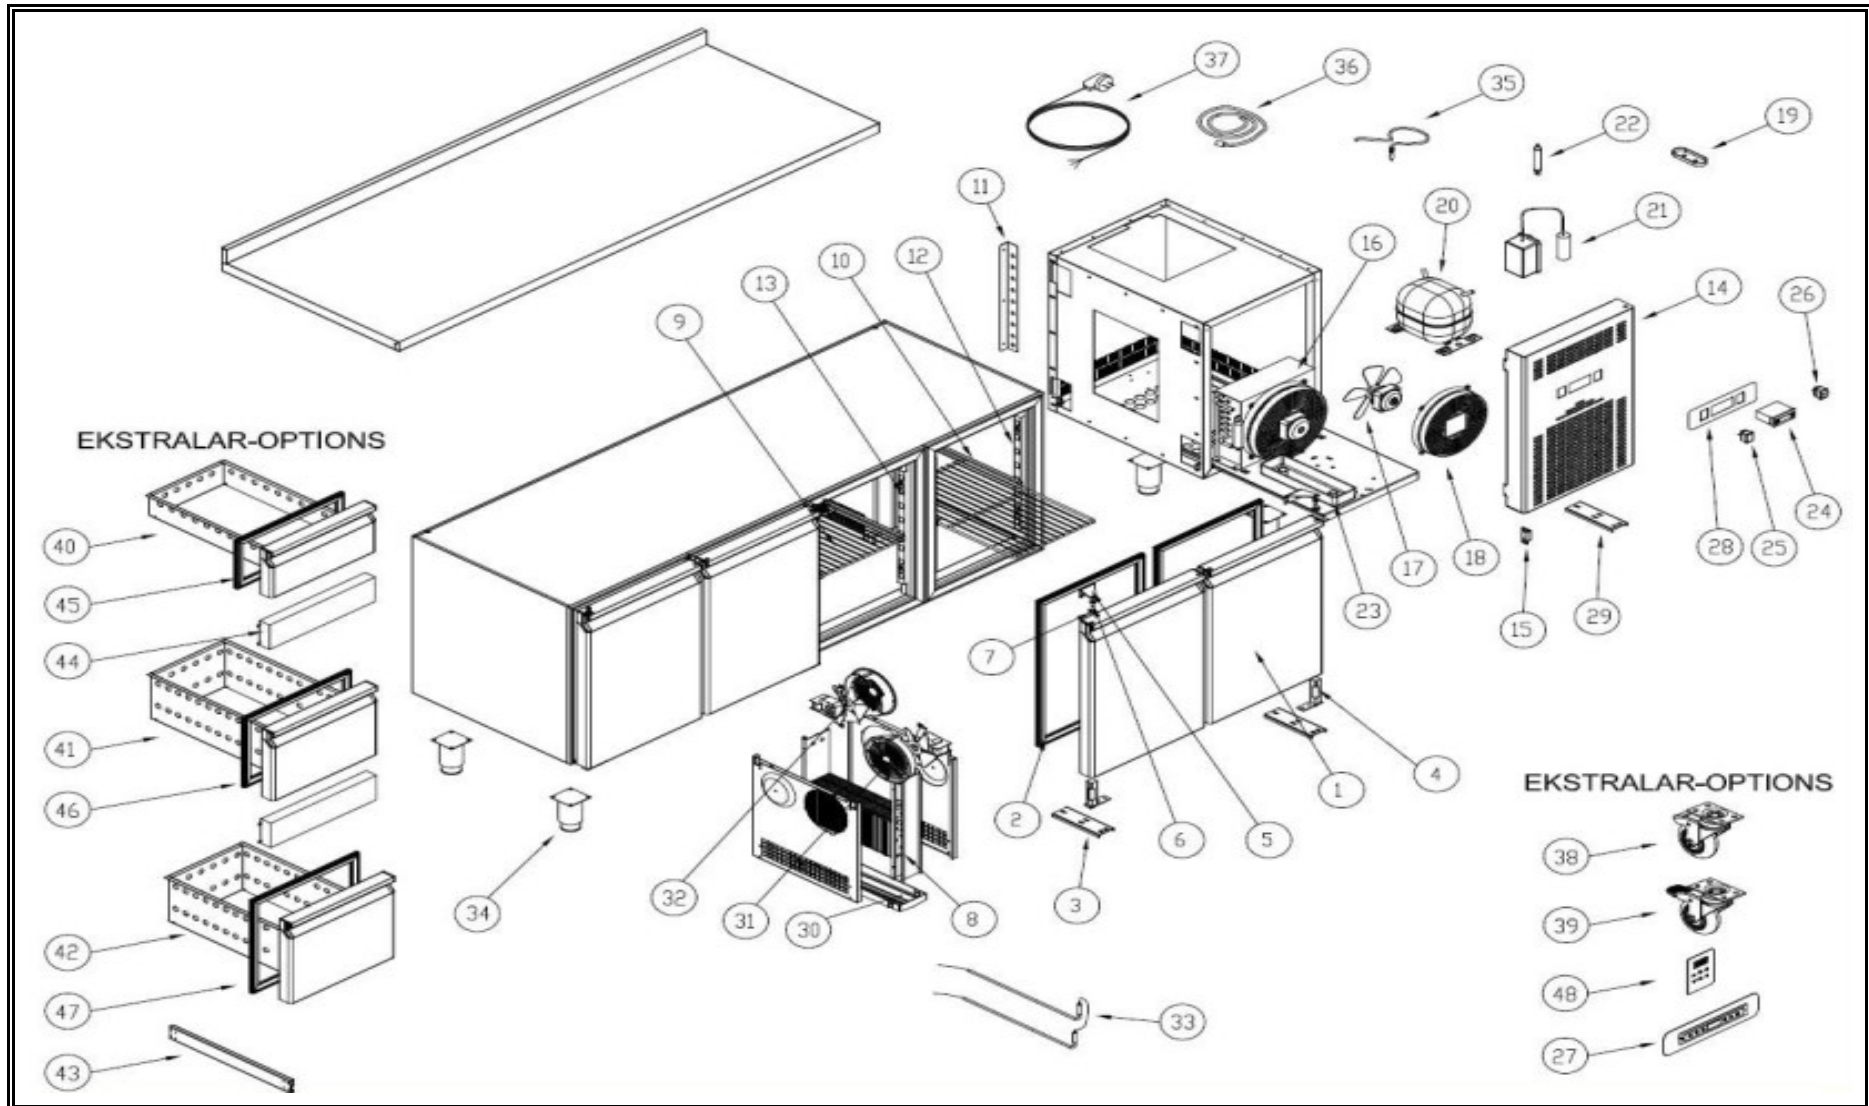

7489.5510

R290

Onderdelen informatie
Erzatzteil information
Spare part information
Information de pièces

<i>POS:</i>	<i>Art.No.:</i>	<i>Omschrijving:</i>	<i>Aantal:</i>
1		DOOR	4
2	CS9113.0035	DOOR GASKET	4
3	CS9113.1810	LOWER HINGE BRACKET	4
4	CS9113.1260	UPRIGHT HINGE AND PARTS	4
5	CS9113.2005	UPPER HINGE	4
6	CS9113.1815	UPPER HINGE PIN	4
7	CS9113.1820	PLASTIC HINGE BUSHING	4
8	CS9113.0250	EVAPORATOR	2
9	CS7489.0506	SHELF-CGN 530X333	4
10	CS7489.0565	SHELF GUIDE - CGN 530m	8
11		SHELF STANDARD- BACK	6
12		SHELF STANDARD- SIDE	4
13		SHELF STANDARD- MIDDLE	6
14		CANOPY	1
15		MAGNETIC HINGES	2
16		1/4 Hp CONDANSER	1
17	CS9113.1525	10W-FAN MOTOR	1
18	CS9113.0230	PLASTIC CONDENSER FAN GRILL	1
19		PROBE COVER	1
20	CS9113.2060	COMPRESSOR--NEU 6210 U (1/2hp)	1
21		RELAY BOX	1
22	CS9113.2410	DRYER	1
23	CS9113.1080	COMPRESSOR DRAIN PAN	1
24	CS9338.3550	TWO PROPED DIGITAL THERMOSTAT (1
24		TWO PROPED DIGITAL THERMOSTAT (1
25	CS9113.0675	POWER SWITCH	1
26	CS9108.0254	ON - OFF SWITCH	1
27		PLASTIC COVER	1
28	CS9113.2300	DIGITAL LABEL	1
29		CANOPY HINGE	1
30	CS9113.1075	EVAPORATOR DRAIN PAN	2
31	CS9113.0225	PLASTIC FAN GRILL	4
32	CS9113.0310	EVAP FAN MOTOR	4
33	CS9113.1045	200W RESISTANCE	2
34	CS9113.0610	STAINLESS STEEL LEG	6
35	CS9181.2051	PROBE	1
36	CS9390.2290	PROBE	1
37		PLUG CABLE	1
38	CS9113.0615	WHEEL WITHOUT BRAKE	4
39	CS9113.0620	WHEEL WITH BRAKE	2
40		1/3 DRAWERS	
41		1/2 DRAWERS	
42		2/3 DRAWERS	

<i>POS:</i>	<i>Art.No.:</i>	<i>Omschrijving:</i>	<i>Aantal:</i>
43	CS9113.0010	DRAWER RAIL	
44	CS9113.2010	DRAWERS MIDDLE BRIDGE	
45	CS9113.0030	1/3 DRAWER GASKET	
46	CS9113.0040	1/2 DRAWER GASKET	
47	CS9113.0050	2/3 DRAWER GASKET	
48		WATER PROOF DIGITAL	1
49		TOUCH CONTROL DIGITAL	1