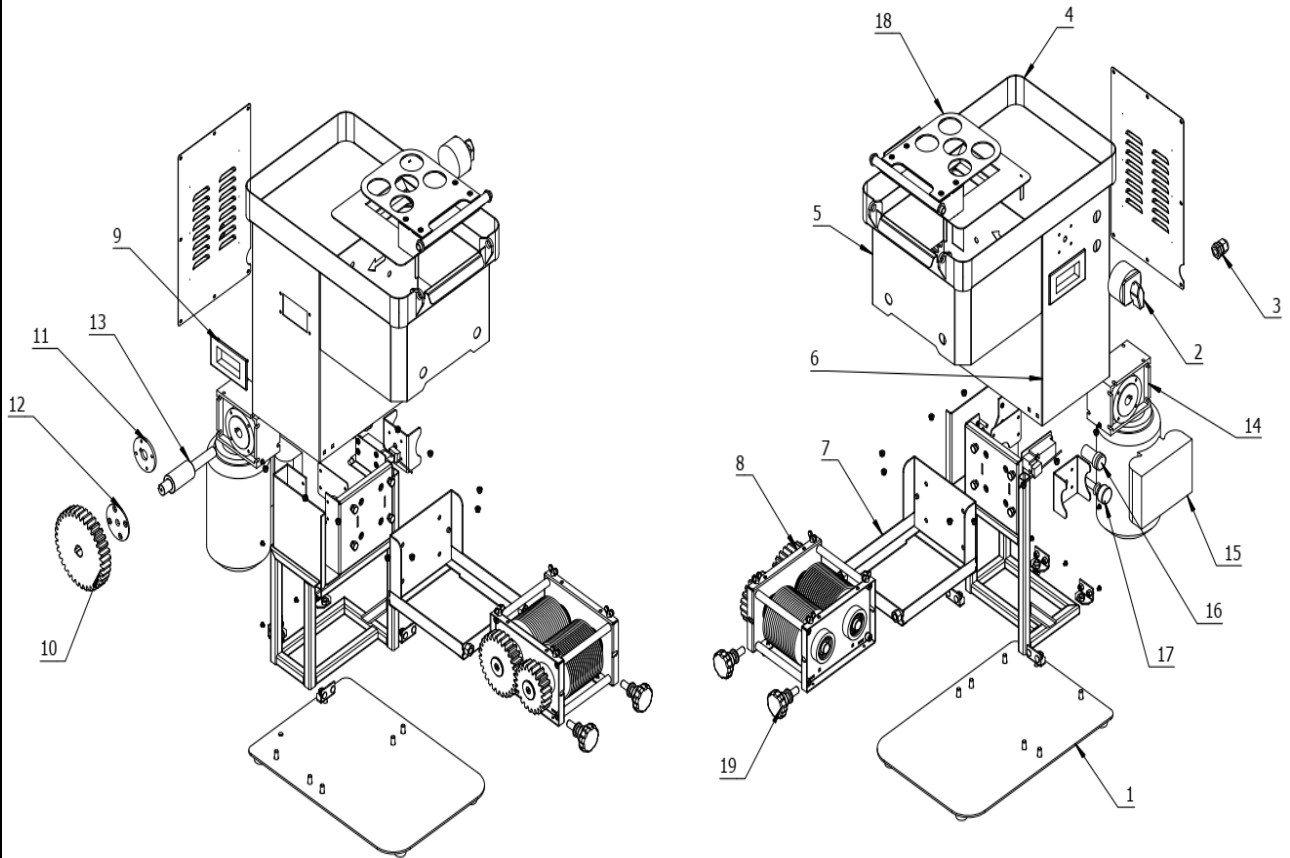

# Spare part information

**7541.0030**

## Spare part list 7541.0030

POS:	Art.No.:	Omschrijving:	Aantal:
01	**	Base	
02	CS9600.0260	Power Switch	
03	**	Outlet	
04	**	Carriage	
05	**	Knife Set Cover	
06	**	Body	
07	**	Knife Set Support	
08	**	Knife Set	
09	**	Knob	
10	**	Gear	
11	**	Gear Stiffeners A	
12	**	Gear Stiffeners B	
13	**	Input Shaft	
14	**	Reducer	
15	**	Motor	
16	CS9600.0262	Indicator Light	
17	CS9600.0264	Emergency Stop Button	
18	**	Safety Guard	
19	CS9600.0266	Handle	
.		** = No article number known, must be requested specifically.	