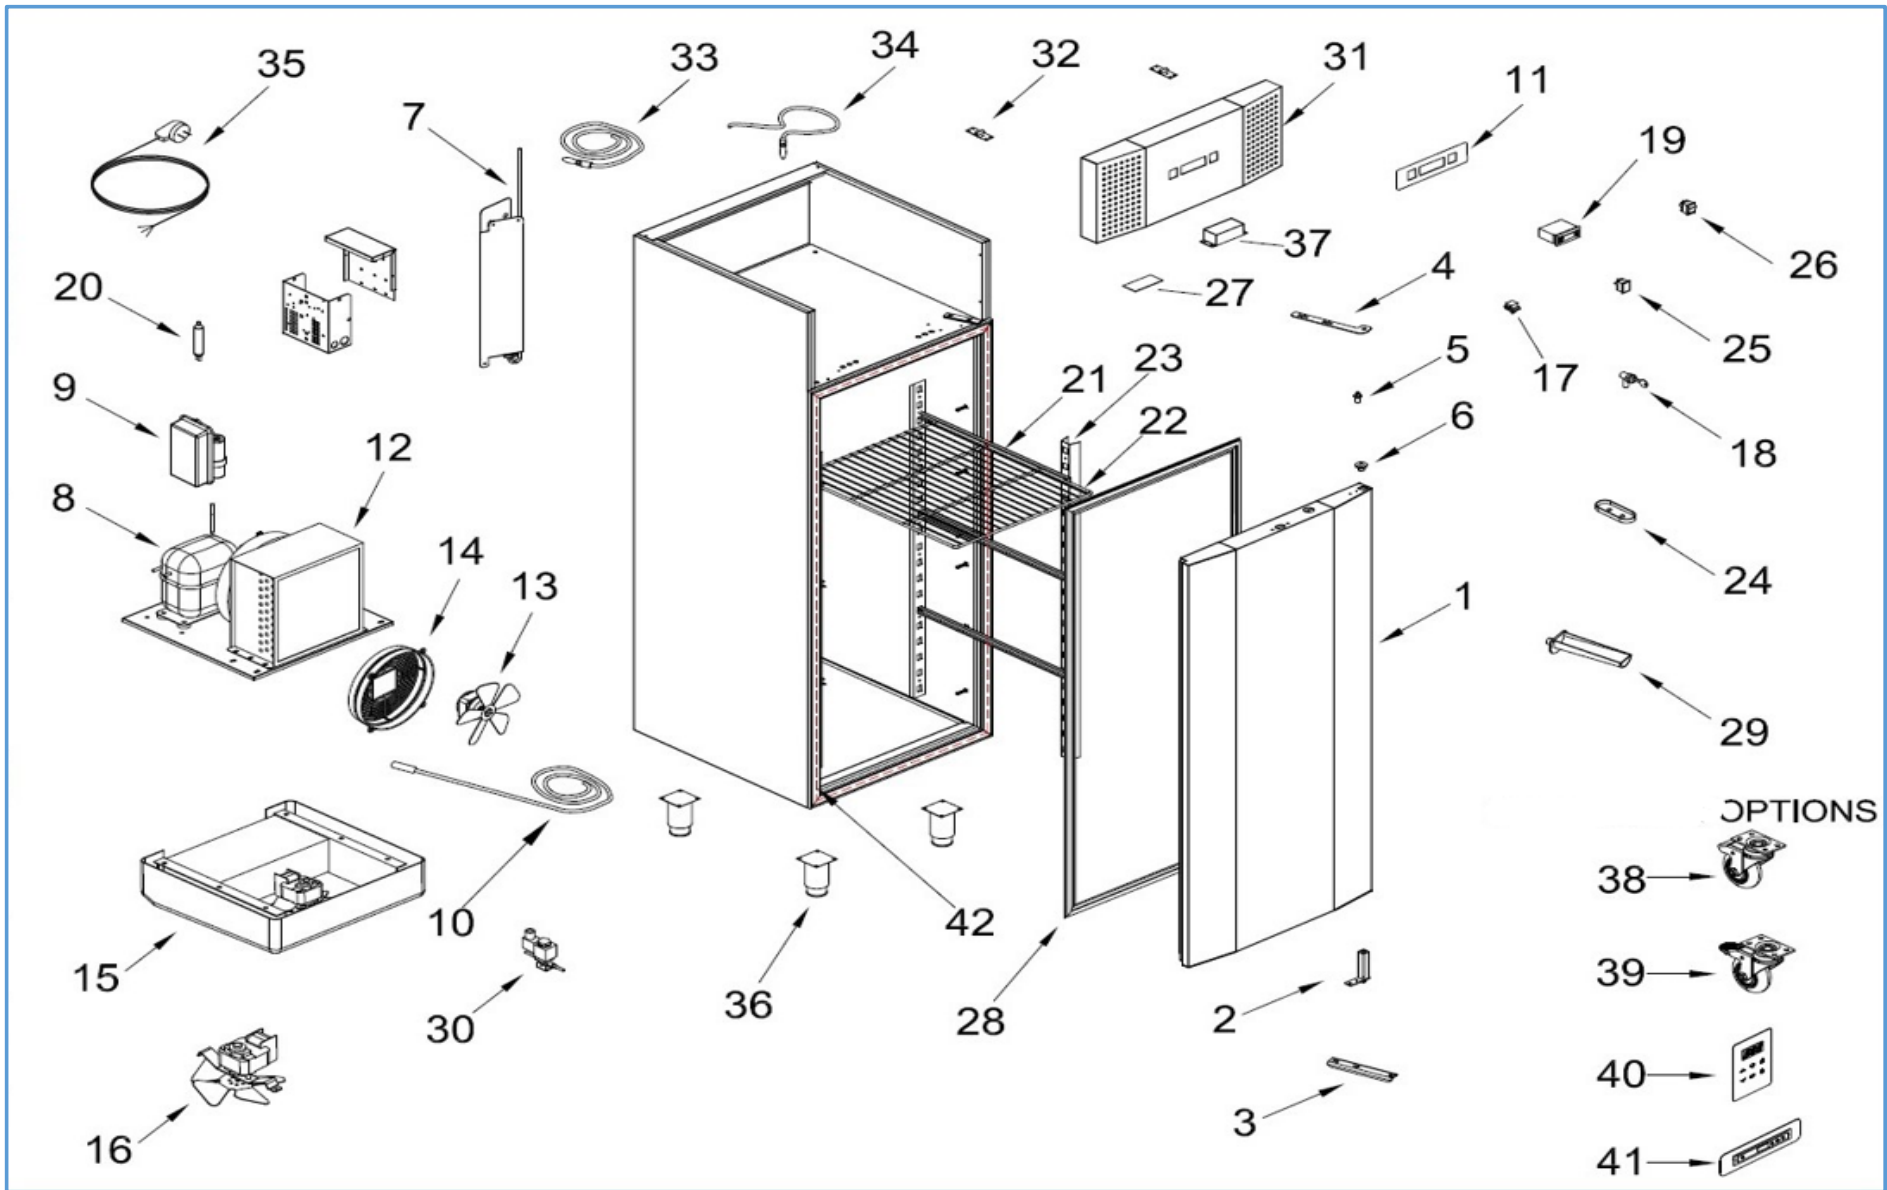

7489.5050

Onderdelen informatie

Erzatzteil information

Spare part information

Information de pièces

Onderdelenlijst 7489.5050

POS:	Art.No.:	Omschrijving:	Aantal:
1		DOOR	1
2	CS9113.1260	UPRIGHT HINGE AND PARTS	1
3	CS9113.1315	LOVER HINGE BRACET	1
4	CS9113.1320	UPPER HINGE BRACET	1
5	CS9113.1265	UPPER HINGE PIM	1
6	CS9113.1270	UPPER HINGE PLASTIC PART	1
7	CS9113.1015	WATER EVAPORATION RESISTOR	1
8	CS9113.0485	COMPRESSOR--NEK 2168 Z (3/4hp)	1
9	CS9113.0490	ROLE BOX	1
10	CS9113.1000	DRENAJ RESISTANCE 2+1	1
11	CS9113.2300	DIGITAL LABEL	1
12	CS9113.1775	CONDANSER - 3/4 HP	1
13	CS9113.1525	10W-FAN MOTOR	1
14	CS9113.0230	CONDANSER FAN PLASTIC	1
15		EVAPARATOR	1
16		EVAP FAN (ABSORPTION)	1
17	CS9113.0700	EVAPOROTOR SWITCH	1
18	CS9113.0820	LOCK	1
19		DIGITAL THERMOSTAT TWO PROPE	1
20	CS9113.2410	DRAYER	1
21		SHELF GUIDE - 600mm	6
22		SHELF 530x565	3
23		SHELF RACKET	4
24		PROP COVER	1
25	CS9113.0675	POWER SWITCH	1
26	CS9108.0254	ON - OFF SWITCH	1
27	CS9113.0870	LIGHT GLASS UPRIGHT	1
28	CS9113.0105	DOOR GASKET UPRIGHT	1
29	CS9113.1085	WATER DISPENSING UNIT	1
30	CS9113.0595	SELONOID VALVE 3/8	1
31		CANOPY	1
32		CANOPY HINGE	2
33	CS9390.2290	PROP	1
34	CS9181.2051	PROP	1
35		PLUG CABLE	1
36	CS9113.0610	STAINLESS STEEL LEG	4
37		LIGHT COVER	1
38	CS9113.0615	WHEELS	2
39	CS9113.0620	WHEELS BRAKE	2
40		WATER PROOF DIJITAL	1
41	CS9993.8627	TOUCH CONTROL DIGITAL	1
42	CS9113.0980	DOOR RESISTANCE 4,7mt	1