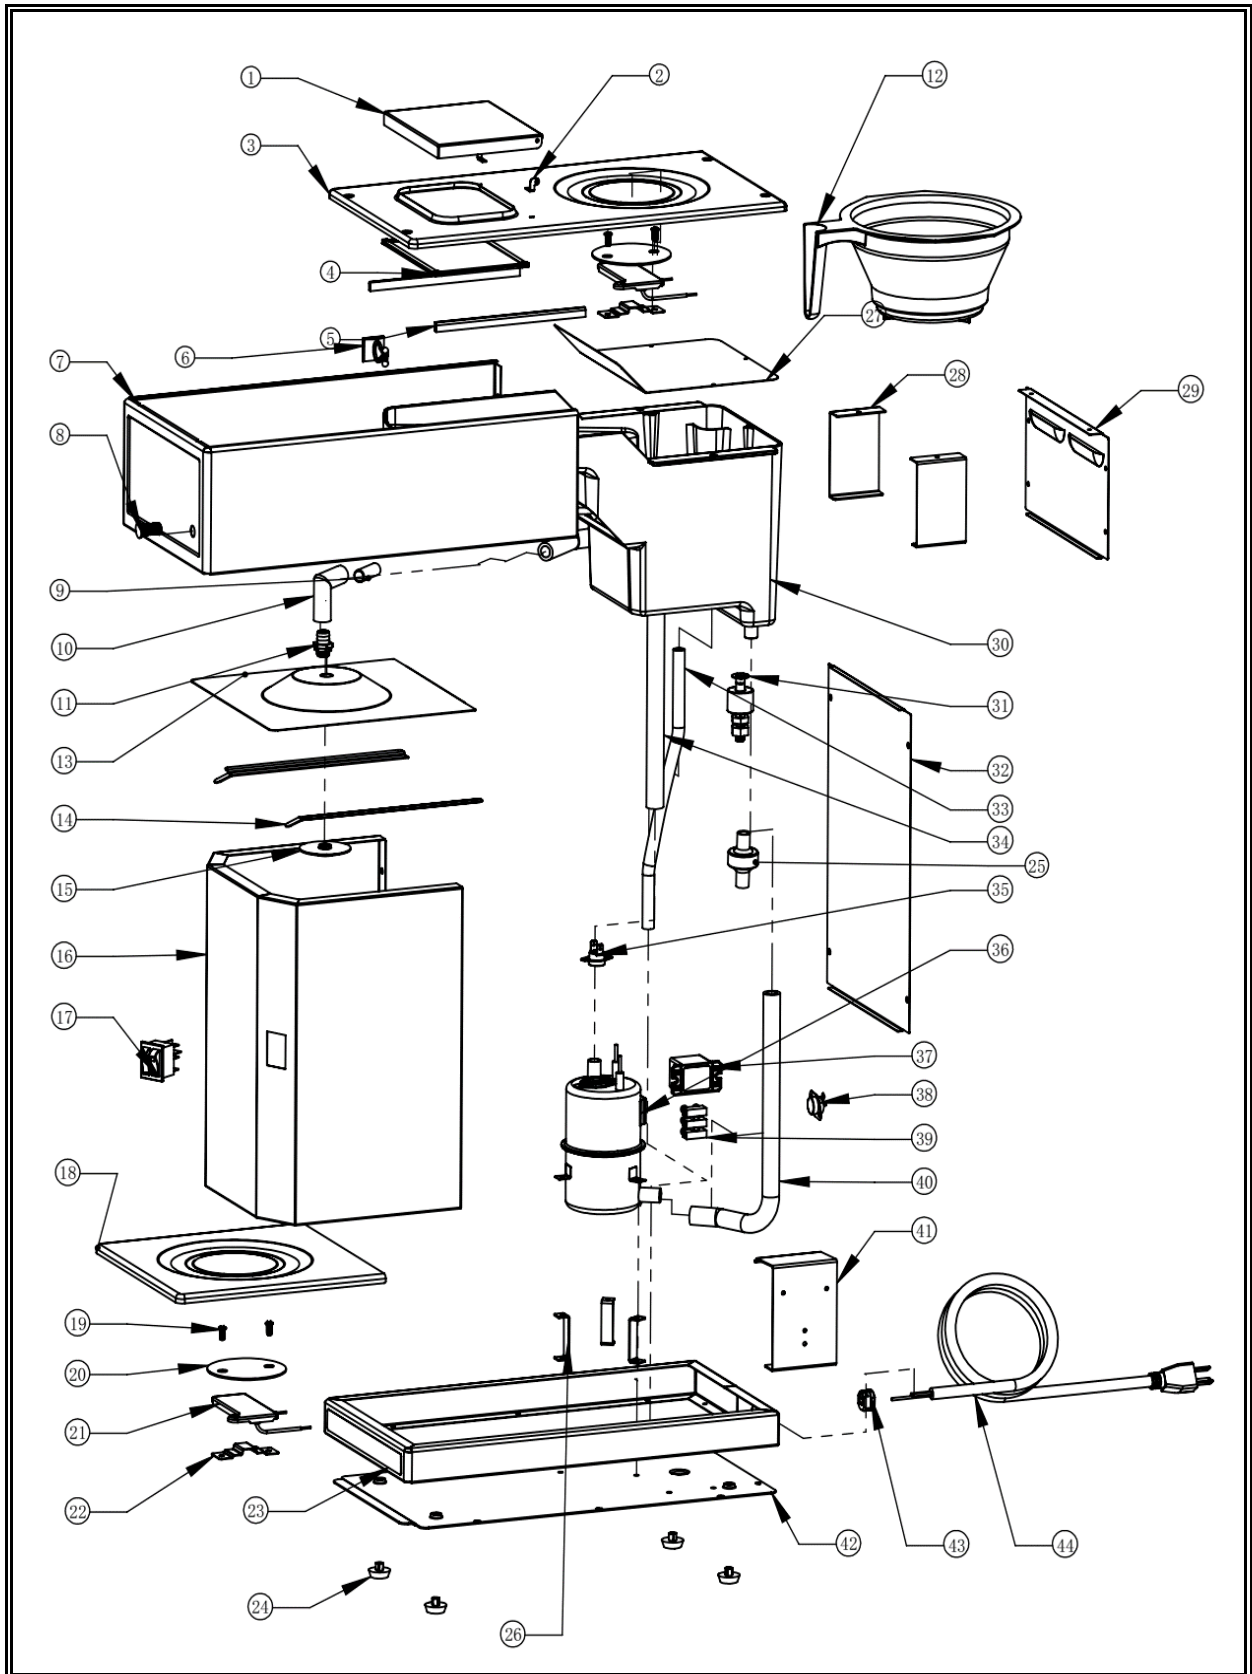

7535.0005

v1.0

Onderdelen informatie
Erzatzteil information
Spare part information
Information de pièces

CombiSteel

7535.0005

Onderdelenlijst 7535.0005

POS:	Art.No.:	Omschrijving:	Aantal:
1	**	Lid Of Water Reservoir	1PC
2A	**	Fixer of Water Inlet (Left)	1PC
2B	**	Fixer of Water Inlet (Right)	1PC
3	**	Reservoir Cover	1PC
4	**	Plastic Net of Water Entrance	1PC
5	**	Sealing Washer of Tank	2PC
6	**	Cord Holder	1PC
7	**	Upper Frame	1PC
8	**	Indication Lamp	1SET
9	**	Tube Connector	1PC
10	**	Pipe of Hot Water	1PC
11	**	Sprinkler Joint with screw	1SET
12	CS7535.0100	Plastic Filter Pan	1PC
13	**	Sprinkler Cover	1PC
14A	**	Guide (Left)	1PC
14B	**	Guide (Right)	1PC
15	CS9332.0616	Sprinkler Set	1PC
16	**	Body Frame	1PC
17	CS9332.0602	Dual Switch	1PC
18	**	Lower Panel	1PC
19	**	M5 X 10 Screw	?PC
20	**	Alu Plate for Keep warm element	1PC
21	CS9332.0610	Mica Warming Plate	2PC
22	**	Mica Warming Plate Holder	2PC
23	**	Base Frame	1PC
24	CS9332.0614	Bottom Heel	1SET
25	CS9332.0606	OneWay Valve	1PC
26	**	Boiler Fixer(3pcs per set)	1SET
27	**	Plate for Water Stop	1PC
28	**	Reservoir Fixer	2PC
29	**	Rear Cover	1PC
30	**	Plastic eservoir	1PC
31	**	Float Switch	1PC
32	**	Back Cover	1PC
33	**	Drain pipe	1PC
34	**	Outflow Pipe	1PC
35	CS9332.0604	Auto Thermostat	1PC
36	CS9332.0620	Heating Element	1PC
37	CS9332.0608	Relay	1PC
38	CS9332.0612	Manual High Temp. Thermostat	1PC
39	**	Terminal Block	1PC
40	**	Inflow silicone pipe	1SET
41	**	Relay Fixer	1PC
42	**	Bottom Cover SUS430	1PC

Onderdelenlijst 7535.0005

POS:	Art.No.:	Omschrijving:	Aantal:
43	**	Cord Clip	1PC
44	**	Plug+Power Cord	1PC
45	**	Glass Decanter	1PC
.		** = No article number known, must be requested specifically.	

7535.0005