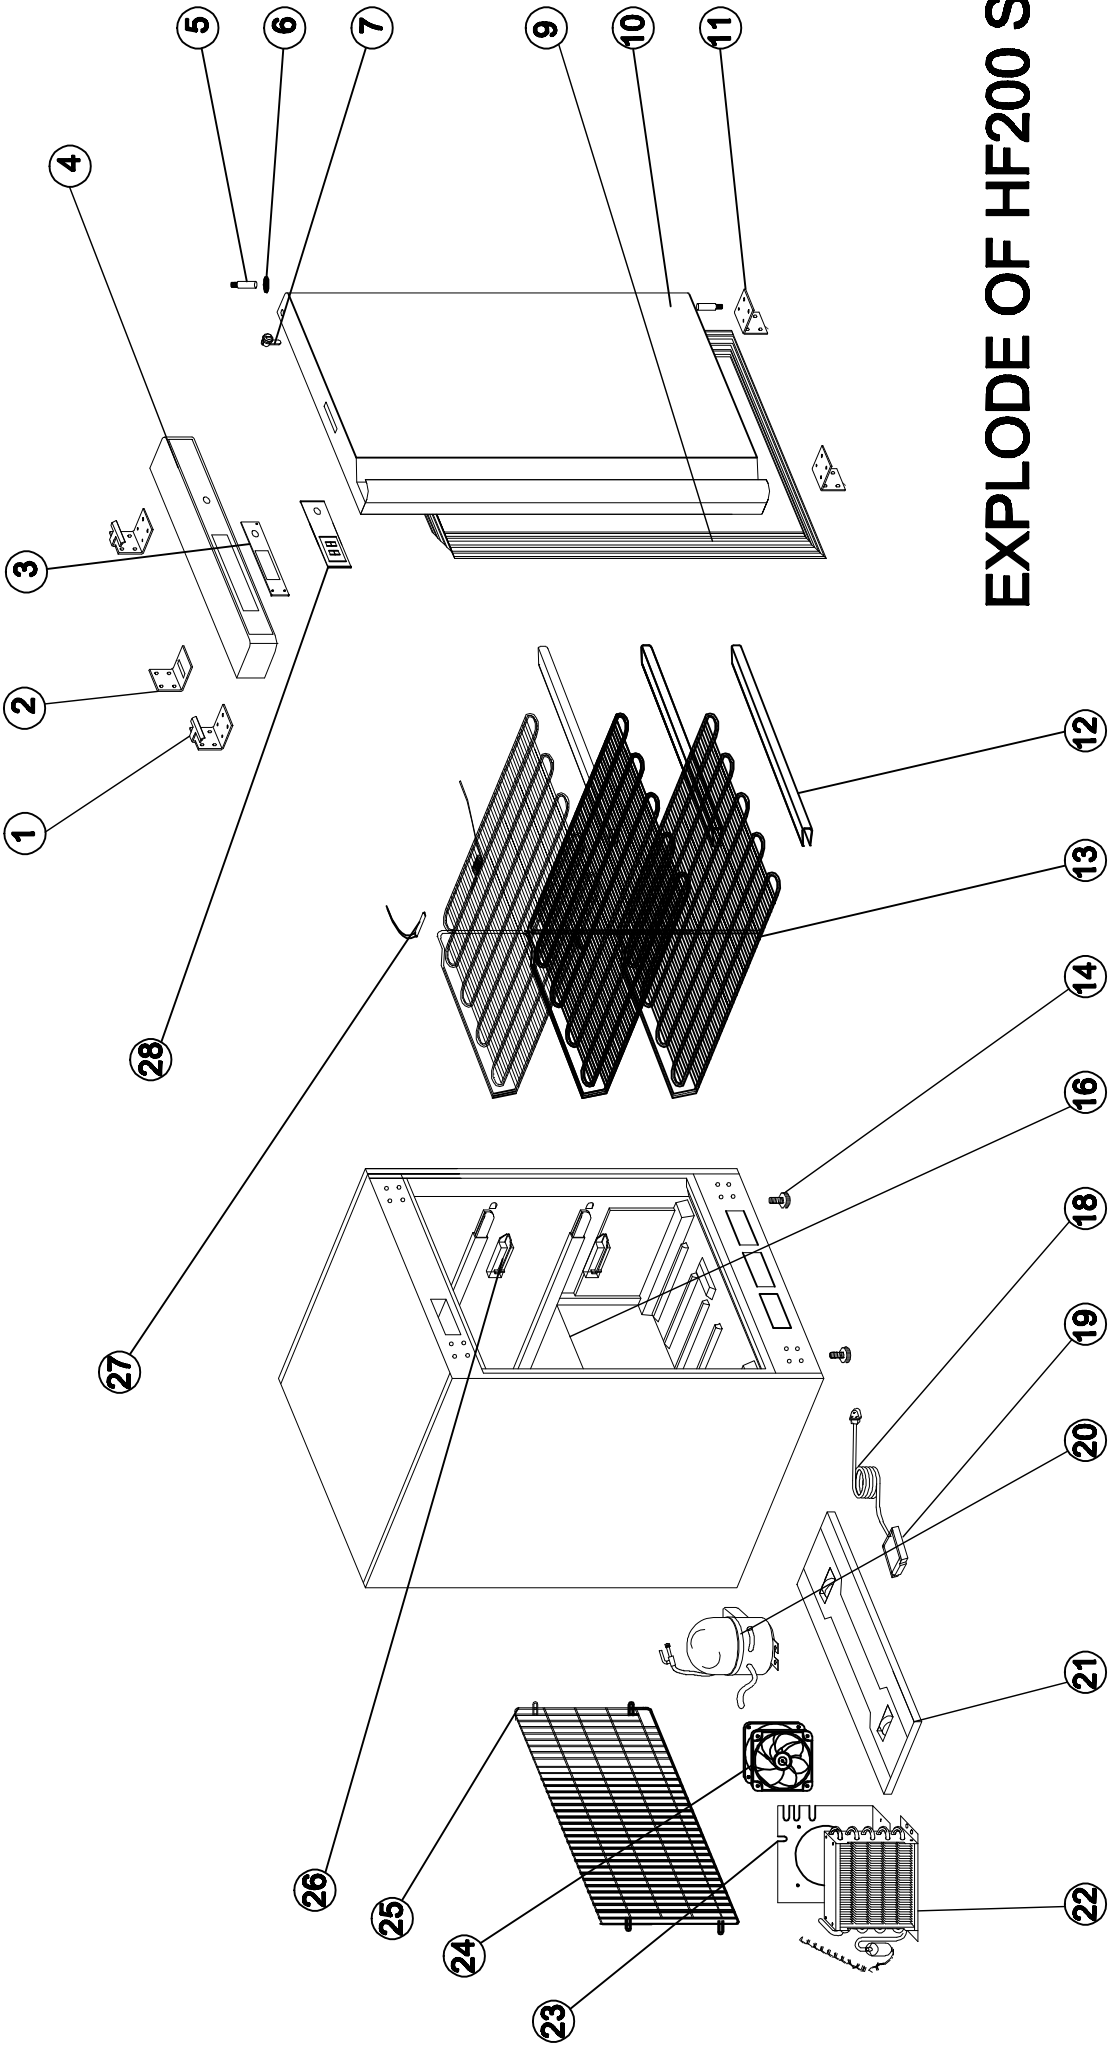

7450.0565

Onderdelen informatie

Erzatzteil information

Spare part information

Information de pièces

EXPLODE OF HF200 SS

SPARE PARTS LIST OF 7450.0565

HF200 SS 2017

NO	CODE	NAME	MODEL	QTY	MATERIAL	REMARK
1	9338.0675	UP HINGE		2PCS	STAINLESS	
2		HOOK OF LOCK		1PC		
3		THERMOSTAT SUPPORT		1PC		
4	9338.0975	FRONT PANEL		1PC	PLASTIC	
5	9338.0670	HINGE AXIS	Φ7	2PCS	STAINLESS	
6	9338.0295	BUSHING		1PC		
7	9338.0300	LOCK		1PC		
9	9338.0980	GASKET		1PC		
10		DOOR		1PC		
11	9338.0665	DOWN HINGE		2PCS		
12		EVAPORATOR SUPPORT		3PCS		
13		EVAPORATOR		1PC		
14	9338.1195	FEET		2PCS		
16		BODY		1PC		
18		PLUG		1PC		
19		JUNCTION BOX		1PC	PLASTIC	
20	9338.1240	COMPRESSOR	OF1033A	1PC		
21		UNITE BOARD		1PC		
22	9338.0291	CONDENSER		1PC		
23		CONDENSER FAN SUPPORT		1PC		
24	9999.0136	CONDENSER FAN	SA1238A2	1PC		
25		UNITE ROOM GRILLS		1PC		
26		EVAPORATOR FIXER		6PAIRS	PLASTIC	
27	9338.0075	SENSOR		1PC		
28	9338.0241	THERMOSTAT		1PC		