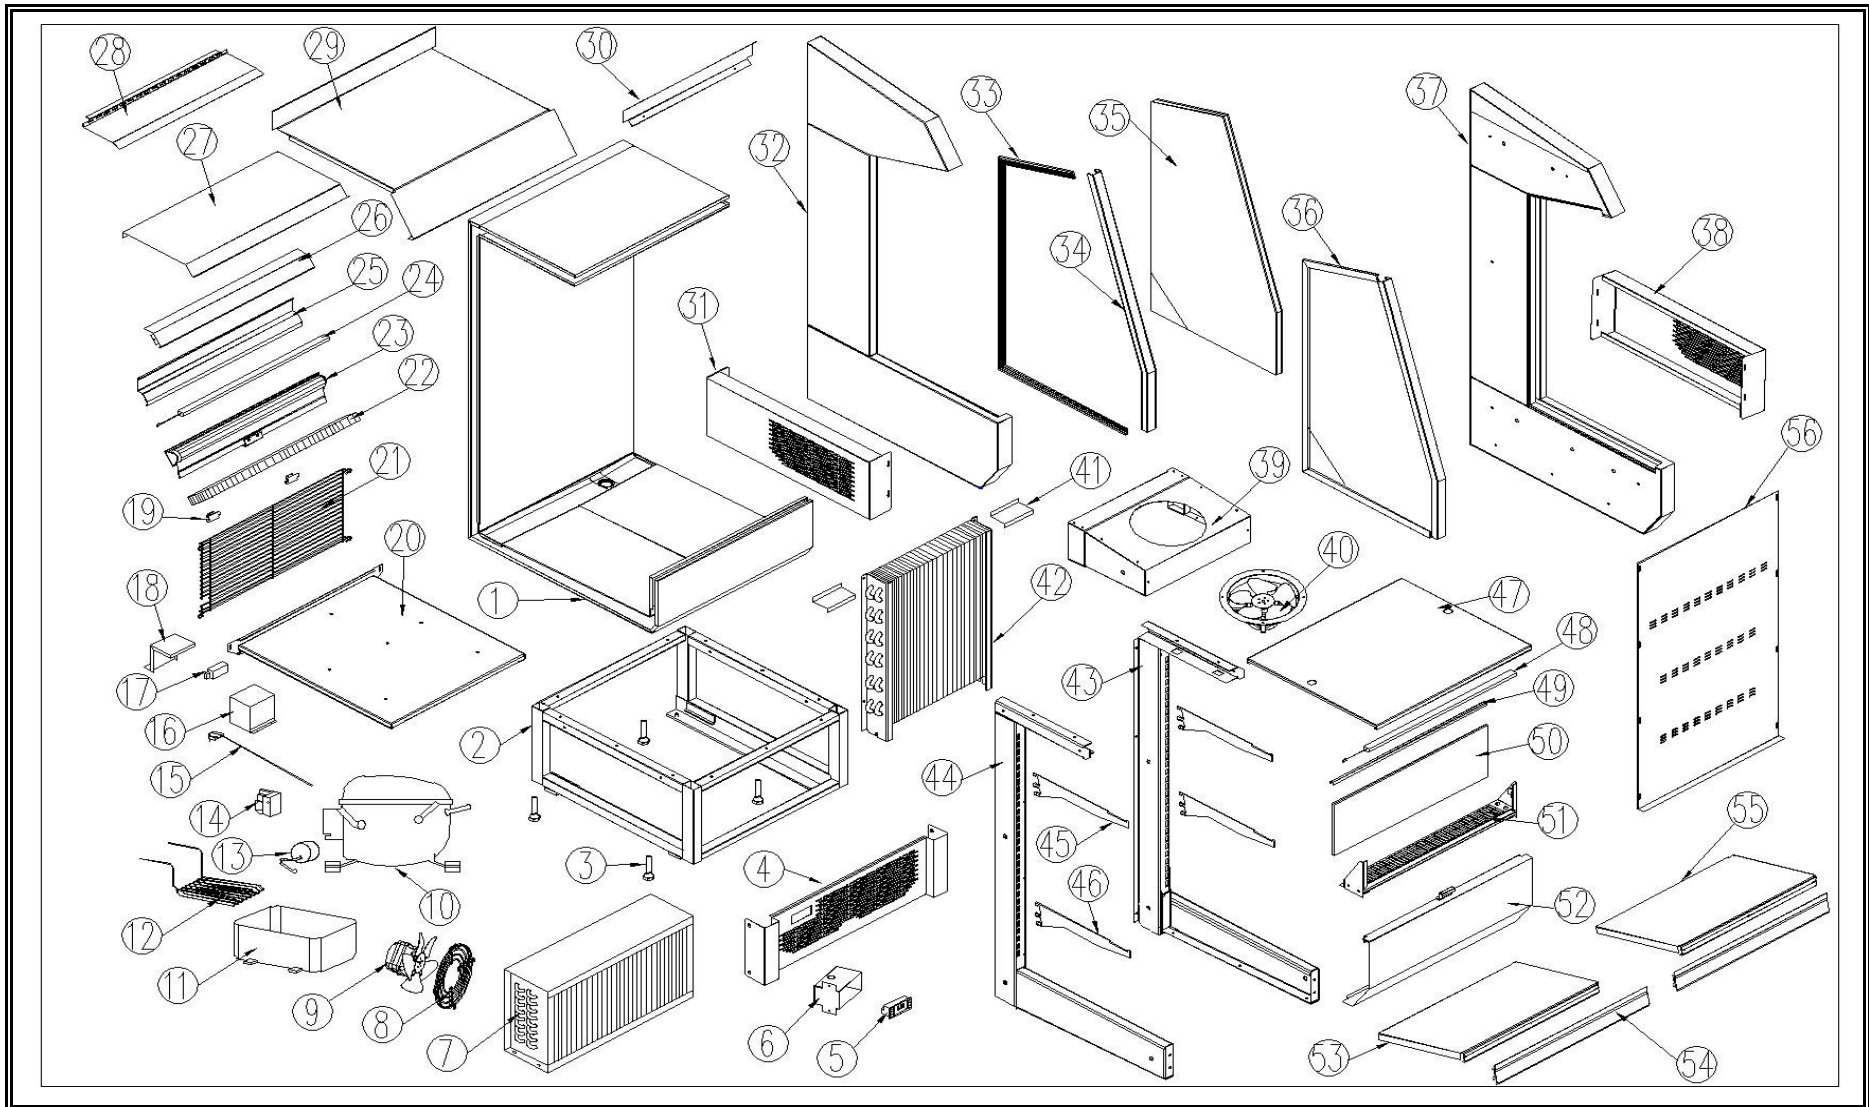

Spare part information

7090.0005

Spare part list 7090.0005

POS:	Art.No.:	Omschrijving:	Aantal:
1	**	Cabinet	1
2	**	cabinet bracket	1
3	**	stone bolt	4
4	**	front grill	1
5	CS9338.8506	thermostat	1
6	**	The thermostat cover	1
7	**	condenser	1
8	**	condenser fan cover	1
9	**	condenser fan	1
10	**	compressor	1
11	**	water drip pan	1
12	**	Evaporation coil	1
13	**	starter capacitor	1
14	**	starter relay	1
15	**	power cord	1
16	**	Electric control box	1
17	**	LED transformer	1
18	**	Electric control box cover	1
19	**	hang line stents	2
20	**	compressor base	1
21	**	Rear compartment grill	1
22	**	wind network	1
23	**	The night curtain	1
24	**	LED light	1
25	**	Light support	1
26	**	wind network support	1
27	**	top wind plate	1
28	**	Wind deflector	1
29	**	decorative of top cover	1
30	**	Guide plate	1
31	**	left grill	1
32	**	left panel	1
33	**	left glass back trim	1
34	**	glass front trim	2
35	**	panel glass	2
36	**	right glass back trim	1
37	**	right panel	1
38	**	right grill	1
39	**	the fan support	1
40	**	evaporator fan	1

Spare part list 7090.0005

POS:	Art.No.:	Omschrijving:	Aantal:
41	**	Wind deflector	2
42	**	evaporator	1
43	**	left support	1
44	**	right support	1
45	**	Shelf support	2
46	**	Shelf support	2
47	**	bottom plate	1
48	**	LED light	1
49	**	glass top trim	1
50	**	front glass	1
51	**	Return air grill	1
52	**	front decorative cover	1
53	**	shelf	2
54	**	Article price support	2
55	**	shelf	2
56	**	rear baffle plate	1
.		## = Parts cannot be ordered separately.	
.		** = No article number known, must be requested specifically.	