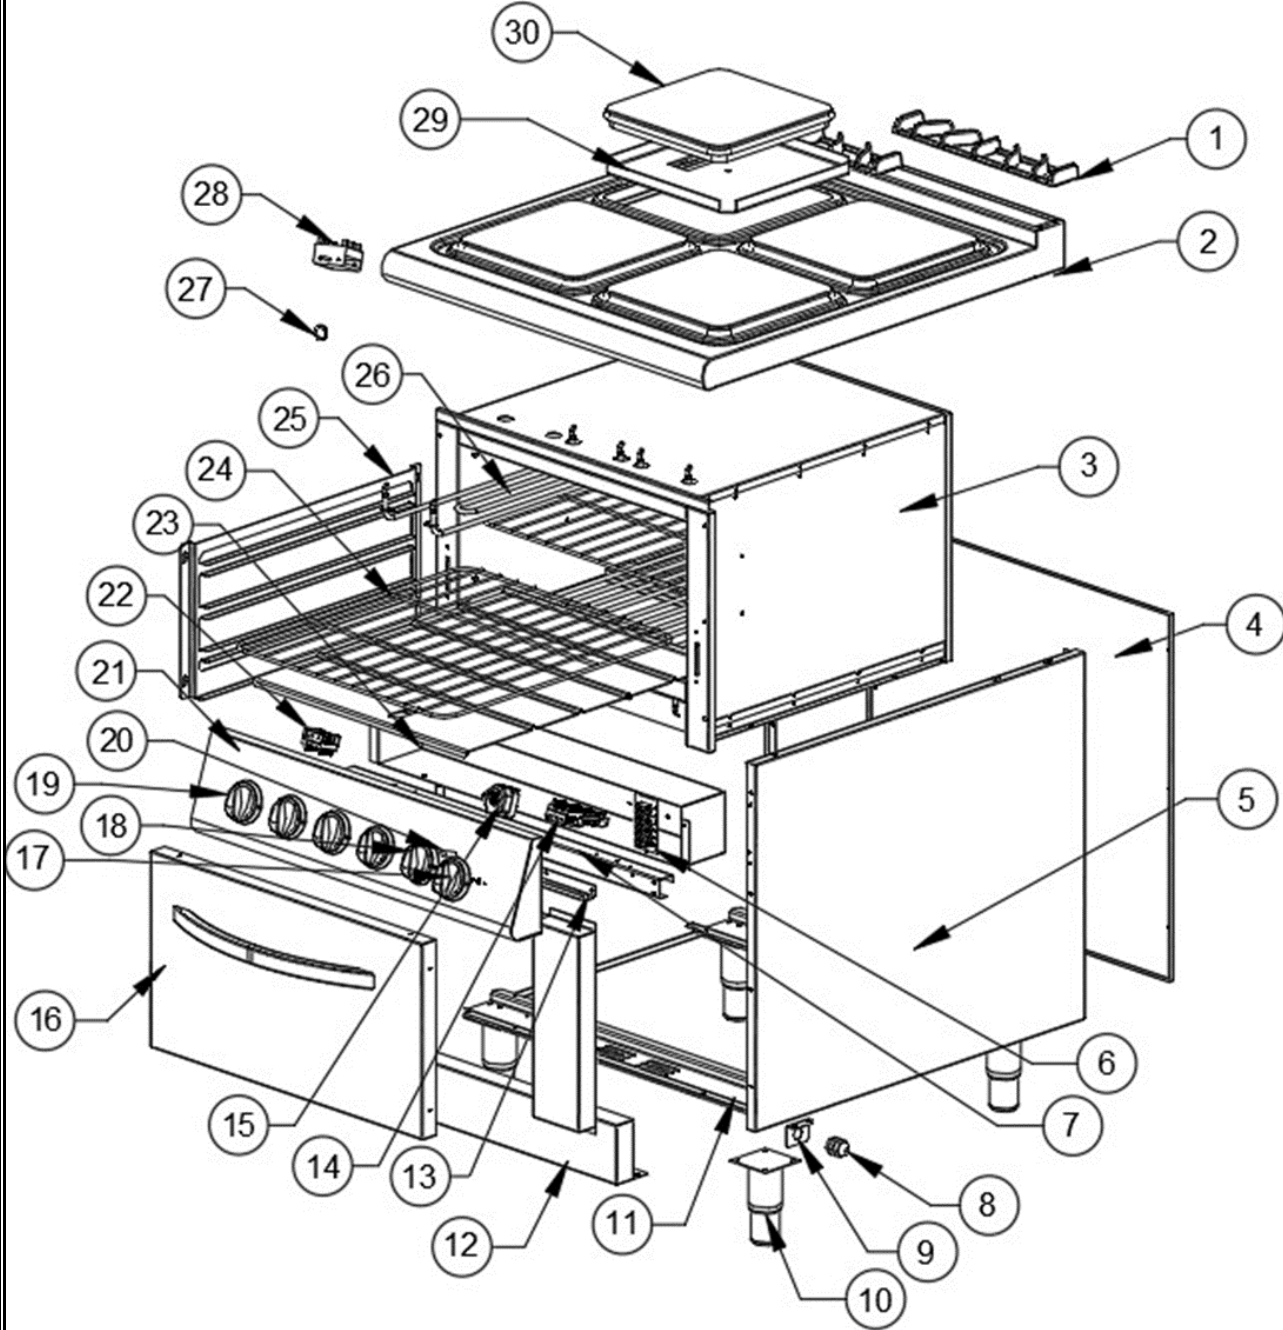

Spare part information

7178.3035

CombiSteel

7178.3035

Spare part list 7178.3035

POS:	Art.No.:	Omschrijving:	Aantal:
1	CS9289.0280	Iron Cast Chimney	2
2	**	Top Table	1
3	**	Oven	1
4	**	Back Panel	1
5	**	Right Side Panel	1
6A	**	Electrical Terminal	1
6B	**	Fiber Elc. Terminal Pad	1
7	**	Front Support	1
8	**	Cable Gland	1
9	**	Cable Fixing Part	1
10	CS9289.0405	Adjustable Legs	4
11	**	Legs Fixing Part	2
12	**	Nether Panel	1
13	CS9289.1190	Front Panel Fixing Part	1
14	**	Commutator Switch	1
15	CS9289.0460	50-300°C Thermostat	1
16	**	1. Module Oven Door	1
17A	CS9289.0650	Ø6 Knob	1
17B	CS9289.0906	Oven Bottom,Top	1
18A	CS9289.0650	Ø6 Knob	1
18B	CS9289.0904	50-300°C Knob Bottom	1
19A	CS9289.0650	Ø6 Knob	4
19B	CS9289.0902	O-6 Knob Bottom	4
20A	CS9289.0135	Green Light Indicator	1
20B	CS9289.0050	Red Light Indicator	1
21	**	Front Panel	1
22	CS9289.0045	Positions Switch	1
23	**	Elc. Instalation Fixing Part	1
24	CS7178.9065	Oven Grate	1
25	**	Oven Grate Sliders	2
26	CS9289.0455	Heaters	6
27	**	Grommet Tire	4
28	CS9289.0045	O-6 Switch	4
29	**	Plate Heaters Fixing Part	4
30	CS9289.1538	Plate Heaters 300x300mm	4
.		## = Parts cannot be ordered separately.	
.		** = No article number known, must be requested specifically.	