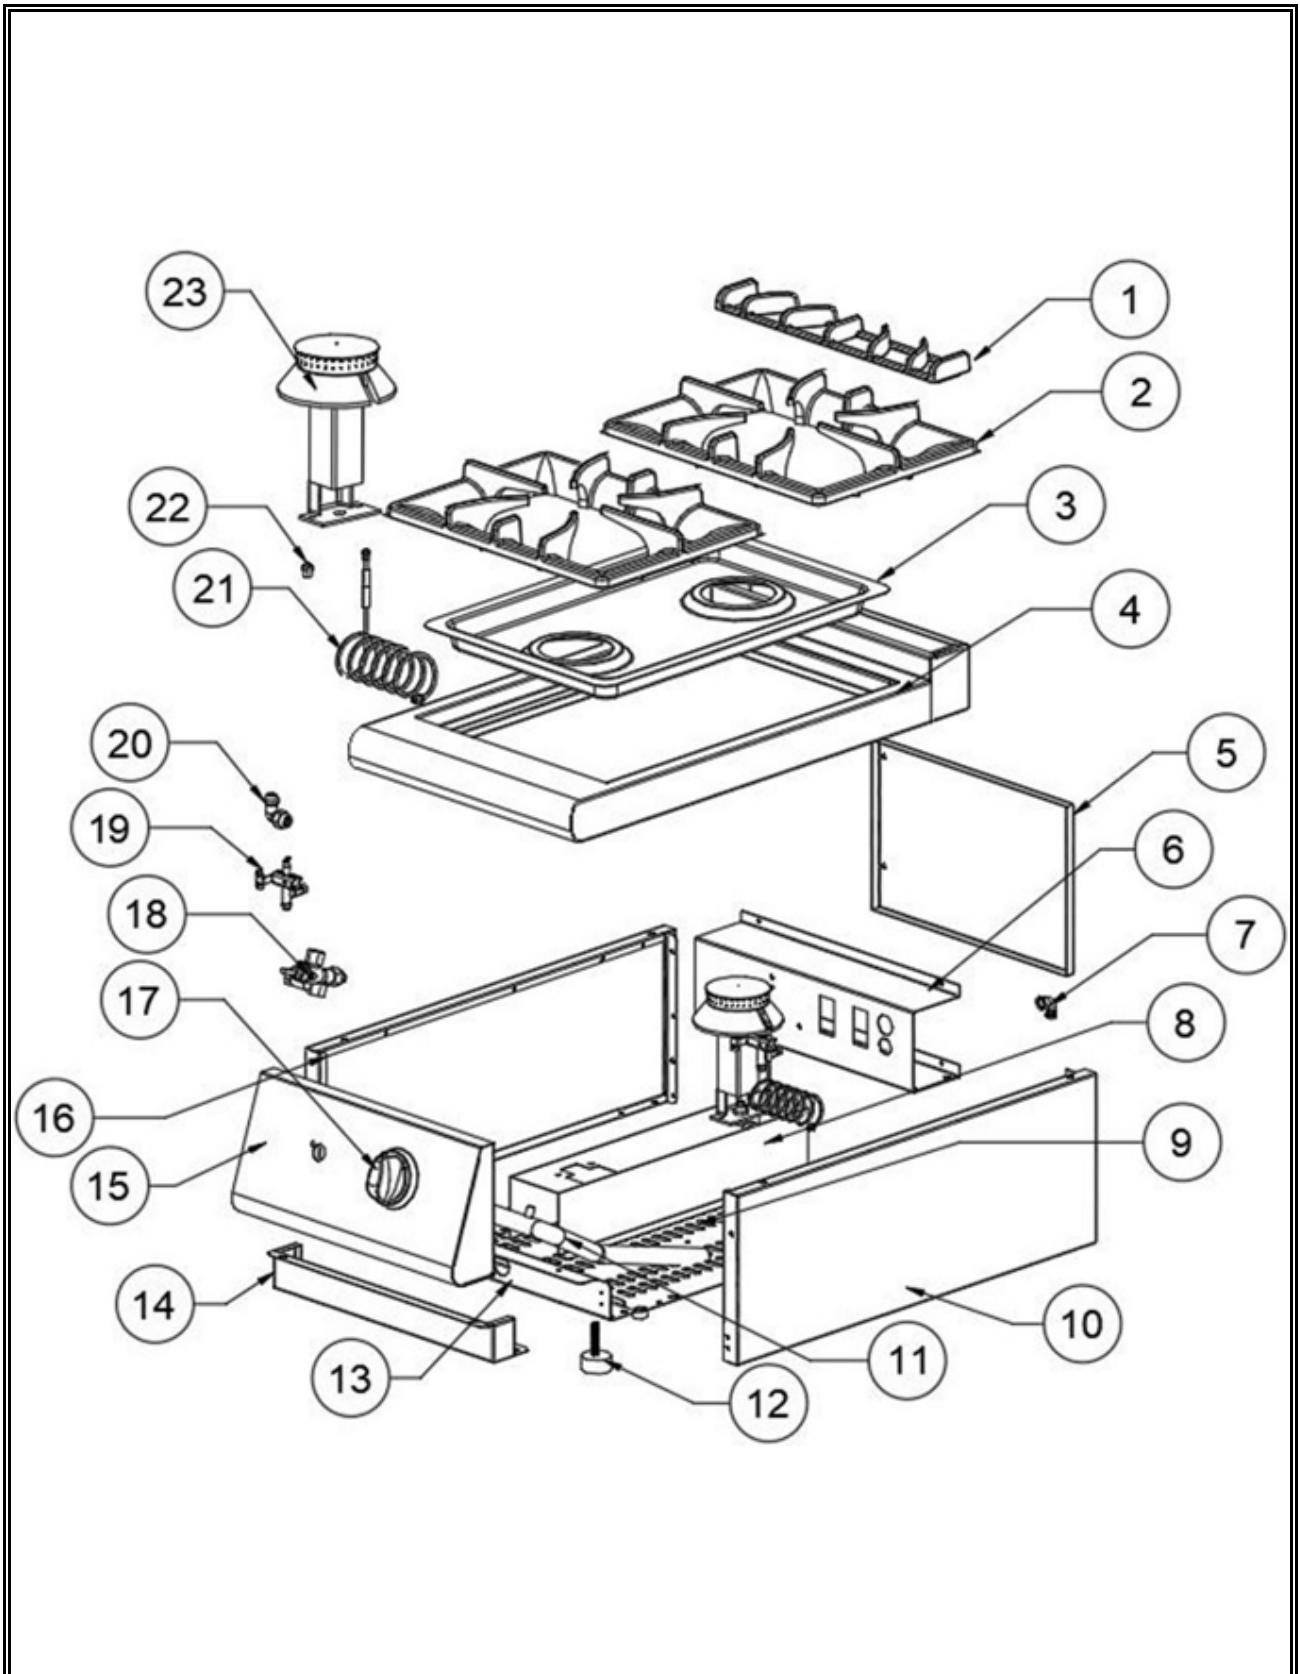

Spare part information

7178.0200

CombiSteel

7178.0200

Spare part list 7178.0200

| POS: | Art.No.: | Omschrijving: | Aantal: |
|------|-------------|---|---------|
| 1 | CS9289.0280 | Iron Cast Chimney | 1 |
| 2 | CS9289.0275 | Top Grate of Cooker | 2 |
| 3 | ** | Oil collector Sheet | 1 |
| 4 | ** | Top Table | 1 |
| 5 | ** | Back Panel | 1 |
| 6 | ** | Installation Part | 1 |
| 7 | ** | Fitting Part | 1 |
| 8 | ** | Burner Fixing Part | 1 |
| 9 | ** | Bottom Panel | 1 |
| 10 | ** | Right Side Panel | 1 |
| 11 | ** | Gas Tank | 1 |
| 12 | CS9289.0030 | Adjustable Legs | 4 |
| 13 | ** | Front Panel Support | 1 |
| 14 | ** | Front Panel Bottom Part | 1 |
| 15 | ** | Front Panel | 1 |
| 16 | ** | Left Side Panel | 1 |
| 17-1 | CS9289.0660 | Ø8 Knob | 2 |
| 17-2 | CS9289.0907 | Knob Bottom With Igniter | 2 |
| 18 | CS9289.0075 | S21 Gas Valve | 2 |
| 19 | CS9289.0720 | Pilot | 2 |
| 20 | CS9289.1035 | L Injector Fitting | 2 |
| 21 | CS9289.1330 | Thermocouple M8 800 mm | 2 |
| 22a | CS9289.0085 | M8 Ø1.20 Inj LPG | 2 |
| 22b | CS9289.0290 | M8 Ø1.90 Inj NG | 2 |
| 23 | ** | HT 70 Burner | 2 |
| . | | ## = Parts cannot be ordered separately. | |
| . | | ** = No article number known, must be requested specifically. | |