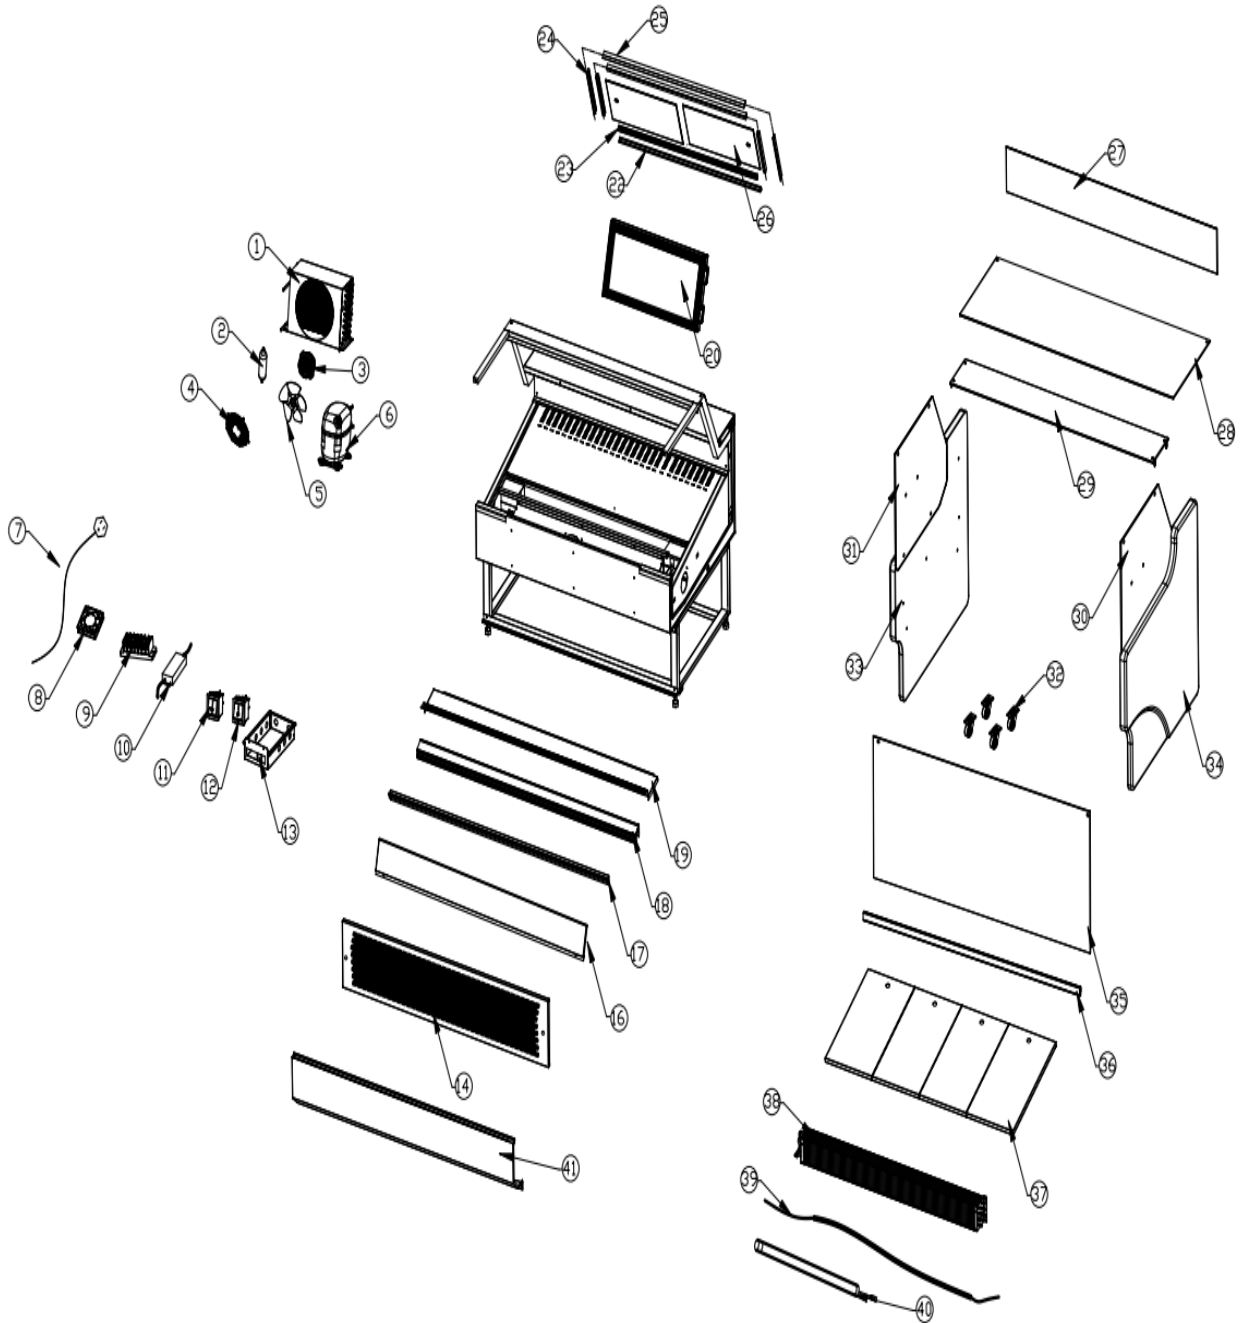

Spare part information

7090.0210

CombiSteel

Picture 7090.0210

Spare part list 7090.0210

POS:	Art.No.:	Omschrijving:	Aantal:
1	**	Condenser	1
2	**	Filter dryer	1
3	**	Condensing fan	1
4	**	Condensing hood	1
5	**	Condensing blade	1
6	**	Compressor	1
7	**	Power cord	1
8	**	Evaporating fan	2
9	**	7-bit terminal	1
10	**	Power supply	1
11	**	Refrigeration switch (green)	1
12	**	Light switch (red)	1
13	**	Electric control box	1
14	**	Left bottom trim	1
15	**	Right bottom trim	1
16	**	Front trim	2
17	**	Front glass support base	1
18	**	Label strip support	1
19	**	Suction grille	1
20	**	Left foam door	1
21	**	Right foam door	1
22	**	Bottom sideway card slot	1
23	**	Bottom sideway	1
24	**	Top sideway card slot	1
25	**	Top sideway	1
26	**	Rear door glass	4
27	**	Return air glass	2
28	**	Top glass	1
29	**	Medium glass	1
30	**	Right side glass	1
31	**	Left side glass	1
32	**	Universal wheel	6
33	**	Left side panel	1
34	**	Right side panel	1
35	**	Front glass	2
36	**	Glass clamp strip	2
37	**	Bottom partition	6
38	**	Evaporator	1
39	**	Heating wire	1
40	**	Lamp tube	2

Spare part list 7090.0210

POS:	Art.No.:	Omschrijving:	Aantal:
41	**	Front trim with dedew	1
42	**	Dedew fan	2
.		## = Parts cannot be ordered separately.	
.		** = No article number known, must be requested specifically.	