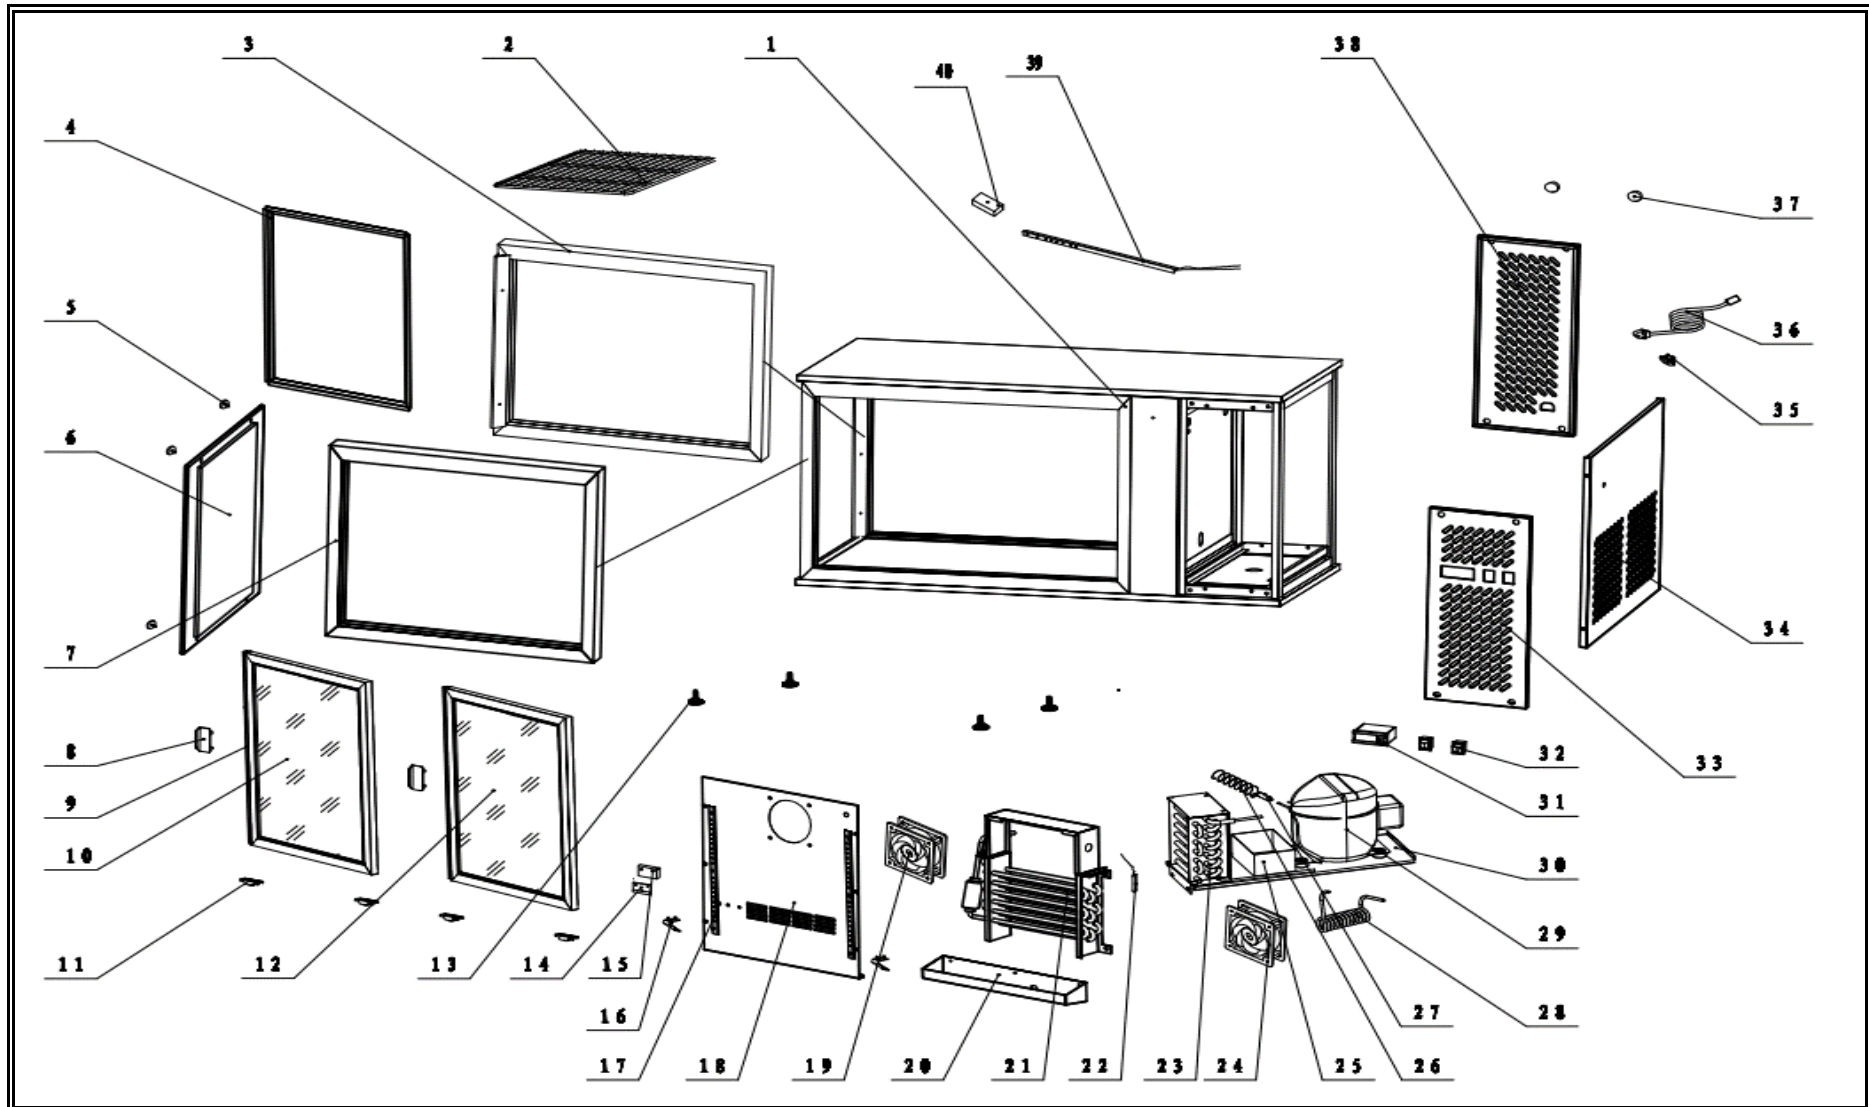

**7450.0600**

**R134A**

Onderdelen informatie  
Erzatzteil information  
Spare part information  
Information de pièces

POS:	Art.No.:	Omschrijving:	Aantal:
01		BODY	
02		SHELF	
03		BACK DOOR FRAME	
04		SEALING PARKS	
05		HEX DOMED CAP NUT	
06		SIDE GLASS	
07		FRONT DOOR FRAME	
08	9338.2712	HANDLE	
09	9338.2082	GASKET	
10		FRONT GLASS DOOR	
11		DOOR WHEEL	
12		BACK GLASS DOOR	
13	9338.1195	FEET	
14	9993.2448	SENSOR FIXED CLIP	
15	9338.1502	PROBE PADDING	
16	9338.0950	SHELF CLIP	
17		SHELF SUPPORT	
18		EVAPORATOR COVER	
19	9999.0136	EVAPORATOR FAN	
20		EVAPORATOR WATER BOX	
21	9338.2080	EVAPORATOR	
22	9181.2050	SENSOR	
23		CONDENSER	
24	9999.0136	CONDENSER FAN	
25		WATER BOX	
26	9338.1970	CAPPILARY	
27		FILTER DRIER	
28		DISCHARGE PIPE	
29	9338.0080	COMPERSOR	
30		UNIT BOARD	
31	9114.0035	THERMOSTAT	
32	9108.0244	SWITCH	
33		FRONT PANEL	
34		RIGHT PANEL	
35		PLUG CONNECTOR	
36		PLUG	
37		PLASTIC PIN	
38		BACK PANEL	
39	9338.2044	LED LAMP	
40		TRANSFORMER	