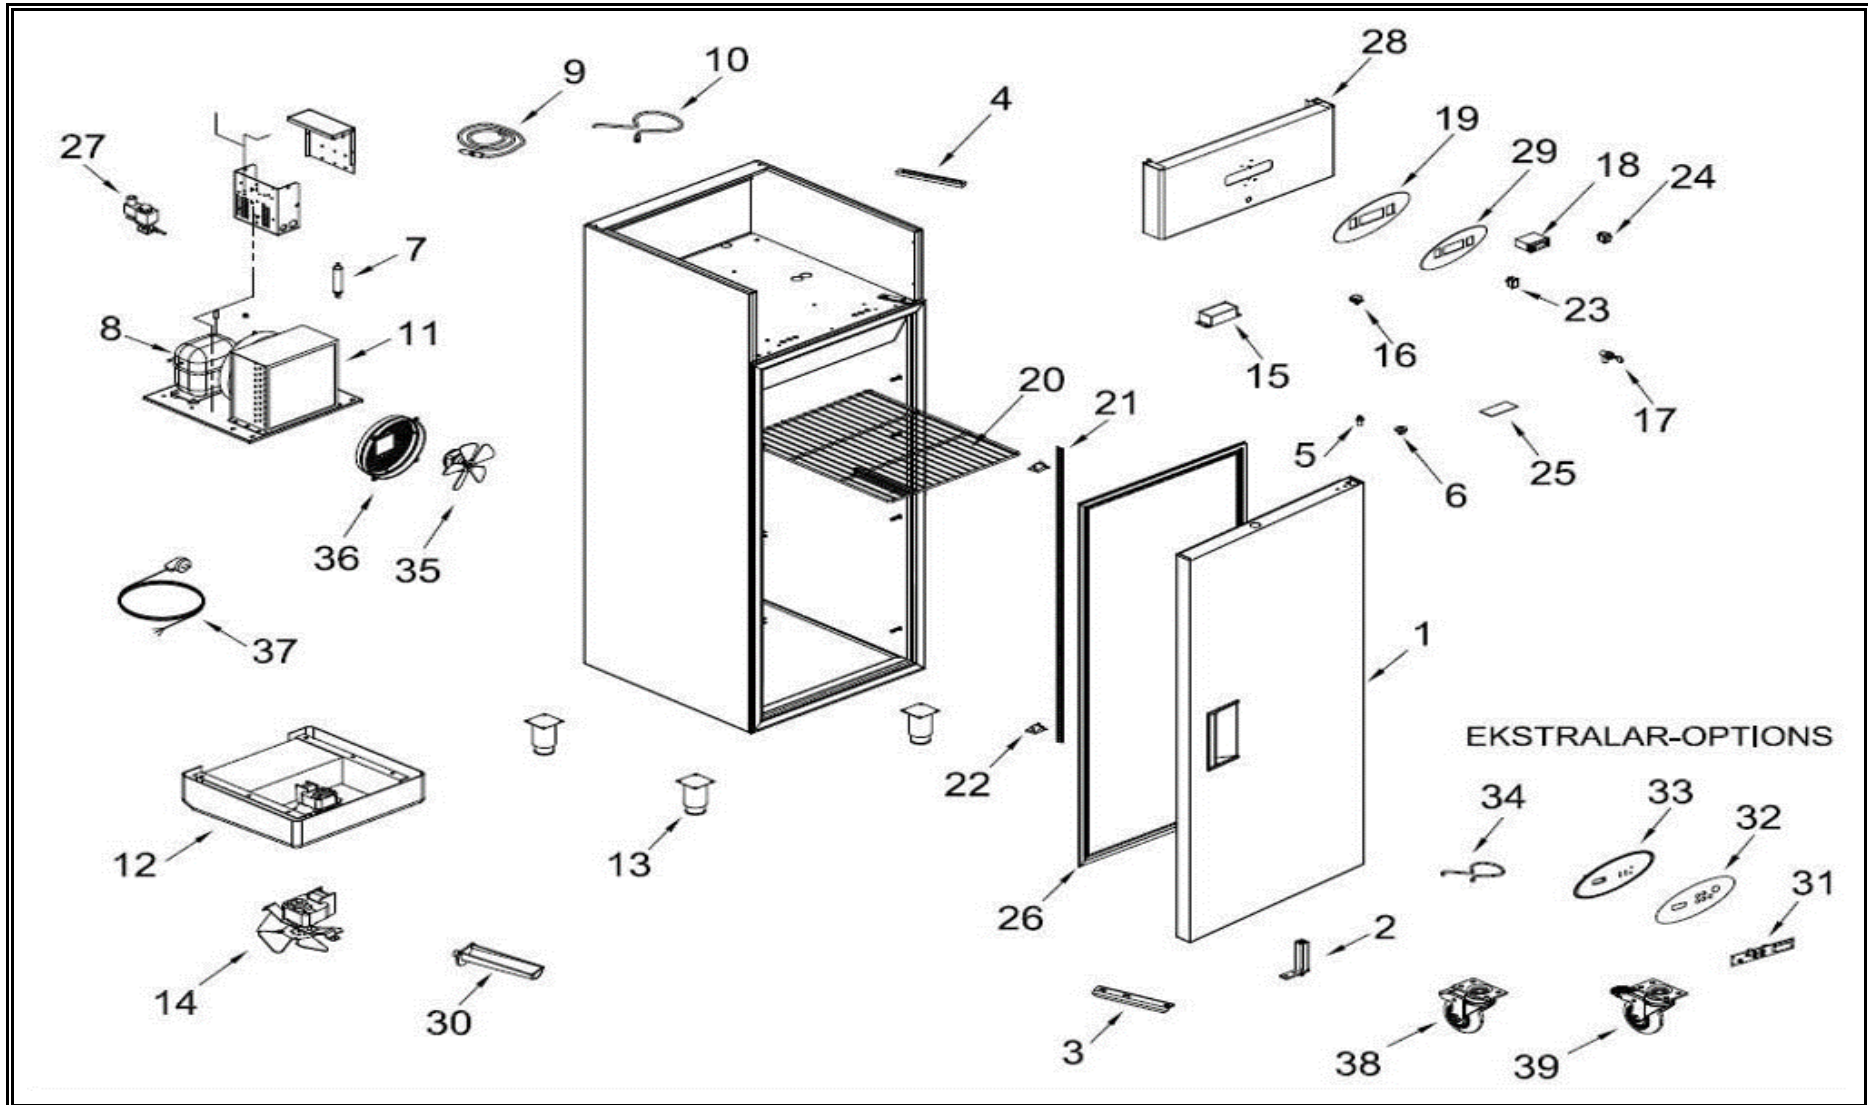

7489.5065

R404a

Onderdelen informatie

Erzatzteil information

Spare part information

Information de pièces

POS:	Art.No.:	Omschrijving:	Aantal:
1		DOOR	1
2	CS9113.1260	UPRIGHT HINGE AND PARTS	1
3	CS9113.1315	LOVER HINGE BRACET	1
4	CS9113.1320	UPPER HINGE BRACET	1
5	CS9113.1265	UPPER HINGE PIM	1
6	CS9113.1270	UPPER HINGE PLASTIC PART	1
7		DRAYER	1
8	CS9113.0510	COMPRESSOR R404a	1
9	CS9390.2290	PROP	1
10	CS9181.2051	PROP	1
11	CS9113.1775	CONDANSER	1
12	CS9113.0555	EVAPARATOR	1
13		EVAP FAN (ABSORPTION)	1
14	CS9113.0610	STAINLESS STEEL LEG	4
15		LIGHT COVER	1
16	CS9113.0700	EVAPORATOR SWITCH	1
17	CS9113.0820	LOCK	1
18	CS9338.3550	DIGITAL THERMOSTAT TWO PROPE(DIXELL)	1
19		PLASTIK COVER	1
20		SHELF	3
21		SHELF RACKET	4
22		SHELF HOLDER	12
23	CS9113.0675	POWER SWITCH	1
24	CS9108.0254	ON - OFF SWITCH	1
25	CS9113.0870	LIGHT GLASS UPRIGHT	1
26	CS9113.0060	DOOR GASKET UPRIGHT	1
27	CS9113.0595	SELONOID VALVE	1
28		CANOPY	1
29	CS9113.2300	DIGITAL LABEL	1
30	CS9113.1085	WATER DISPENSING UNIT	1
31	CS9113.0155	MOTHERBOARD	1
32		MOTHERBOARD LABEL	1
33		MOTHERBOARD PLASTIC	1
34		DISPLAY CONNECTION CABLE	1
35	CS9113.1525	10W-FAN MOTOR	1
36	CS9113.0230	CONDANSER FAN PLASTIC	1
37		PLUG CABLE	1
38	CS9113.0615	WHEELS	2
39	CS9113.0620	WHEELS BRAKE	2