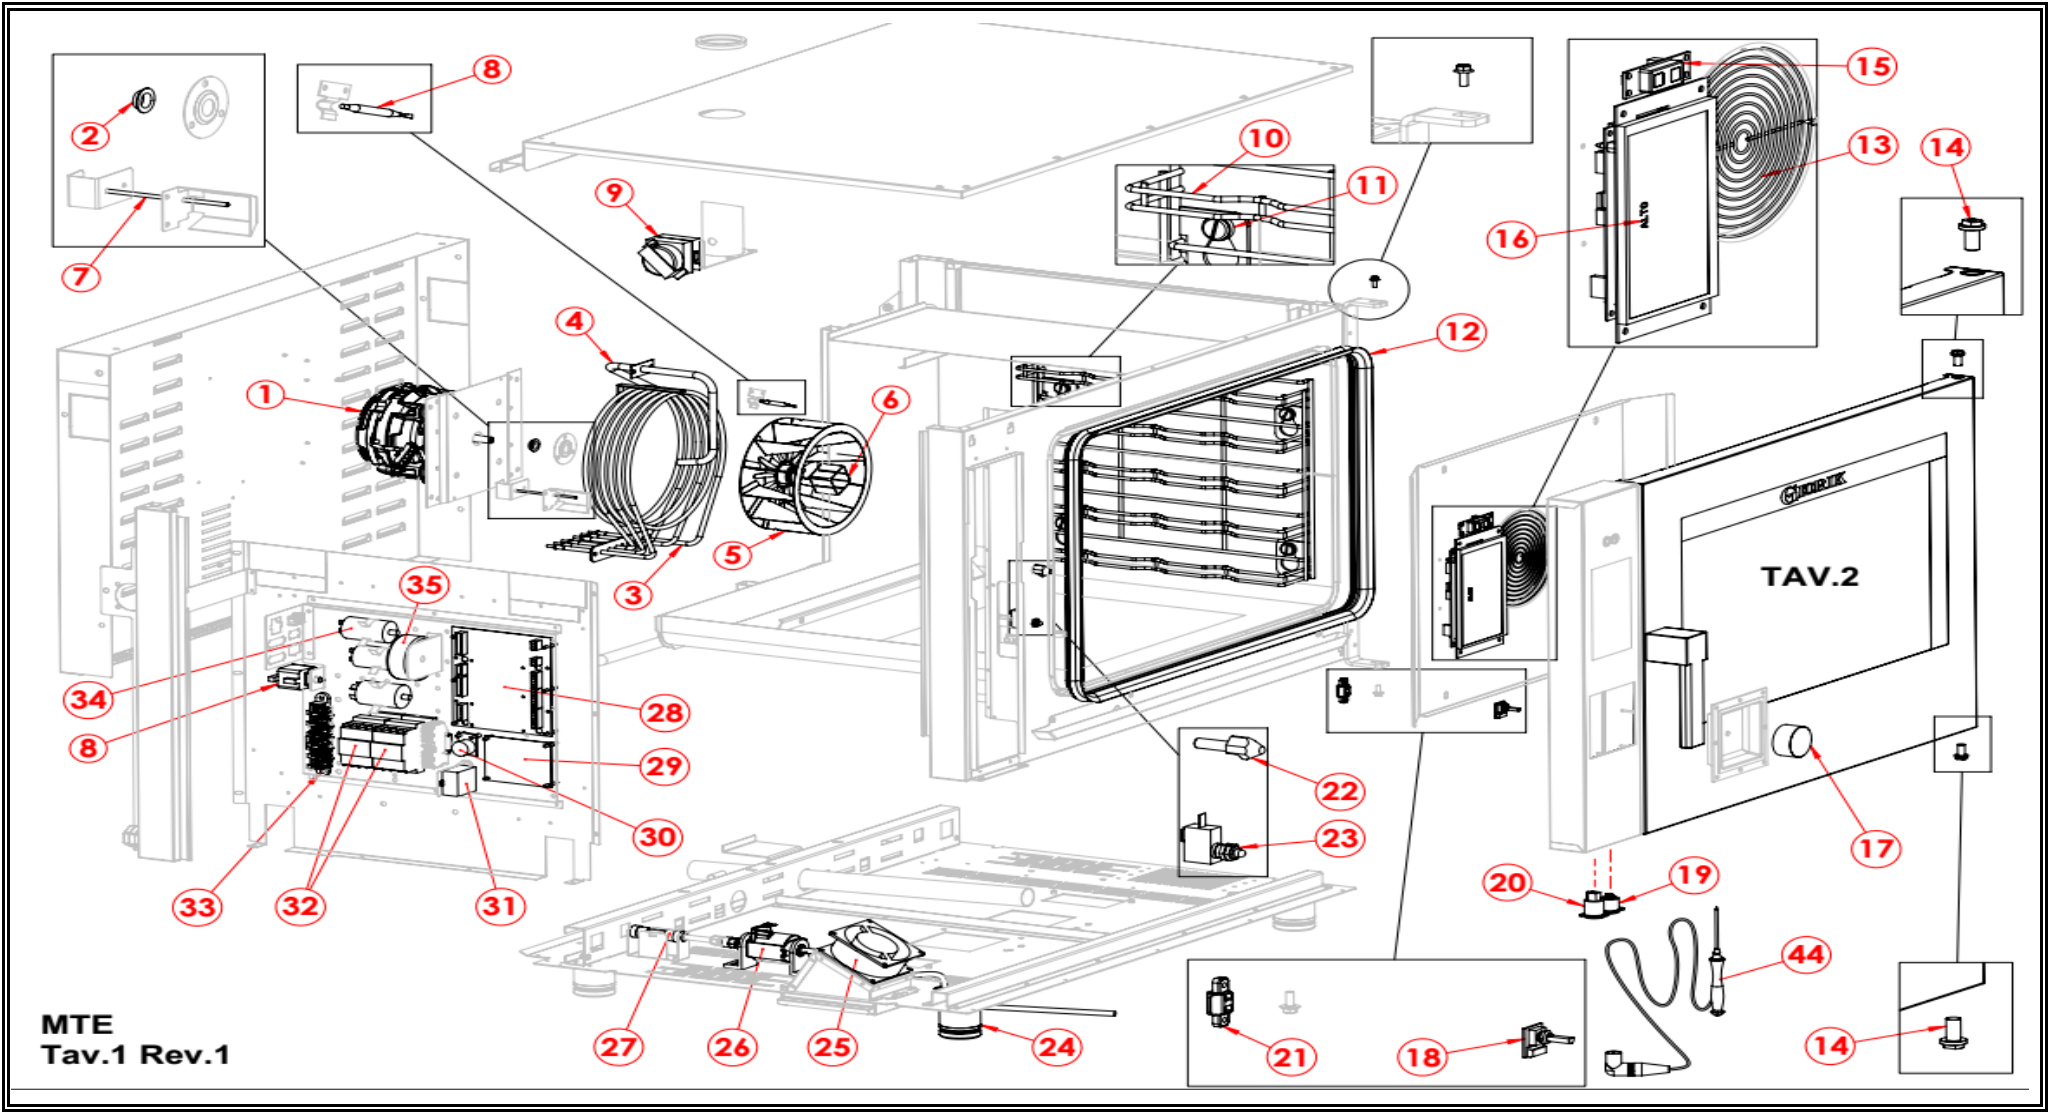

7466.0065

Onderdelen informatie
Erzatzteil information
Spare part information
Information de pièces

MTE
Tav.1 Rev.1

POS:	Art.No.:	Omschrijving:	Aantal:
1		Motor	
2		Motor shaft seal	
3	CS9102.0180	Heating element 6000 W 230V	
4		Humidifier pipe	
5		Oven fan 180x77	
6	CS9102.0410	Injector	
7	CS9089.0340	Temperature probe	
8	CS9089.0075	Safety thermostat	
9	CS9102.0189	Motor for valve	
10		Grids rack	
11	CS9102.0425	Bearing pin for grids rack	
12	CS9089.0200	Black oven seal	
13		Fan guard grid	
14		spindle for door	
15	CS9102.0009	Keyboard ON/OFF	
16		Oven Keyboard	
17		Knob for encoder	
18	CS9102.0244	Encoder push	
19		Core probe connector	
20		USB 2.0	
21		Door light connector	
22		Locking dog	
23	CS9089.0160	Door microswitch	
24	CS9102.0213	Adjustable foot	
25	CS9845.0385	Fan	
26	CS9089.0630	Detergent pump	
27		Double check valve	
28		Oven main board	
29		Fan control board	
30	CS9102.0435	Buzzer	
31		Light transformer	
32	CS9102.0010	Contactator 9A	
33		Terminal block	
34		Motor capacitor 6mF	
35	CS9102.0008	Transformer UL 230V/12+12 35VA	
36a	CS9102.0470	Complete Door Handle	
36b	CS9102.0395	Cap for door microswitch	
36c	CS9102.0405	Galss bumper	
36d	CS9102.0250	Caps for basin	
36e		Door light connector	
36f		Door light	
37		Screen-printed glass panel for oven (assembled)	
38	CS9102.0160	Diffuser washing system	

Onderdelenlijst 7466.0065

POS:	Art.No.:	Omschrijving:	Aantal:
39	CS9102.0161	Nozzle for washing system	
40		Washing locking screw	
41	CS9102.0221	Solenoid valve for water	
42	CS9089.0210	Nozzle for humidifying pipe	
44		Core probe	