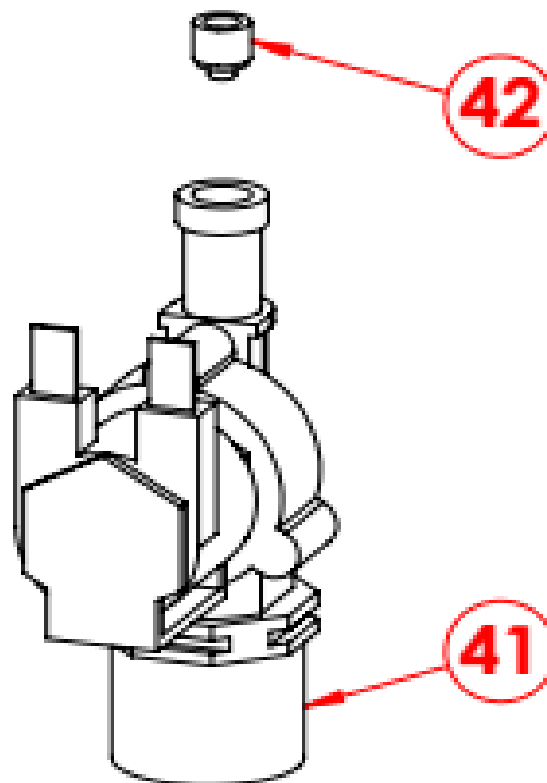

7466.0065

Onderdelen informatie
Erzatzteil information
Spare part information
Information de pièces

MTE
Tav.1 Rev.1

POS:	Art.No.:	Omschrijving:	Aantal:
1		Motor	
2		Motor shaft seal	
3	CS9102.0180	Heating element 6000 W 230V	
4		Humidifier pipe	
5		Oven fan 180x77	
6	CS9102.0410	Injector	
7	CS9089.0340	Temperature probe	
8	CS9089.0075	Safety thermostat	
9	CS9102.0189	Motor for valve	
10		Grids rack	
11	CS9102.0425	Bearing pin for grids rack	
12	CS9089.0200	Black oven seal	
13		Fan guard grid	
14		spindle for door	
15	CS9102.0009	Keyboard ON/OFF	
16		Oven Keyboard	
17		Knob for encoder	
18	CS9102.0244	Encoder push	
19		Core probe connector	
20		USB 2.0	
21		Door light connector	
22		Locking dog	
23	CS9089.0160	Door microswitch	
24	CS9102.0213	Adjustable foot	
25	CS9845.0385	Fan	
26	CS9089.0630	Detergent pump	
27		Double check valve	
28		Oven main board	
29		Fan control board	
30	CS9102.0435	Buzzer	
31		Light transformer	
32	CS9102.0010	Contactator 9A	
33		Terminal block	
34		Motor capacitor 6mF	
35	CS9102.0008	Transformer UL 230V/12+12 35VA	
36a	CS9102.0470	Complete Door Handle	
36b	CS9102.0395	Cap for door microswitch	
36c	CS9102.0405	Galss bumper	
36d	CS9102.0250	Caps for basin	
36e		Door light connector	
36f		Door light	
37		Screen-printed glass panel for oven (assembled)	
38	CS9102.0160	Diffuser washing system	

Onderdelenlijst 7466.0065

POS:	Art.No.:	Omschrijving:	Aantal:
39	CS9102.0161	Nozzle for washing system	
40		Washing locking screw	
41	CS9102.0221	Solenoid valve for water	
42	CS9089.0210	Nozzle for humidifying pipe	
44		Core probe	