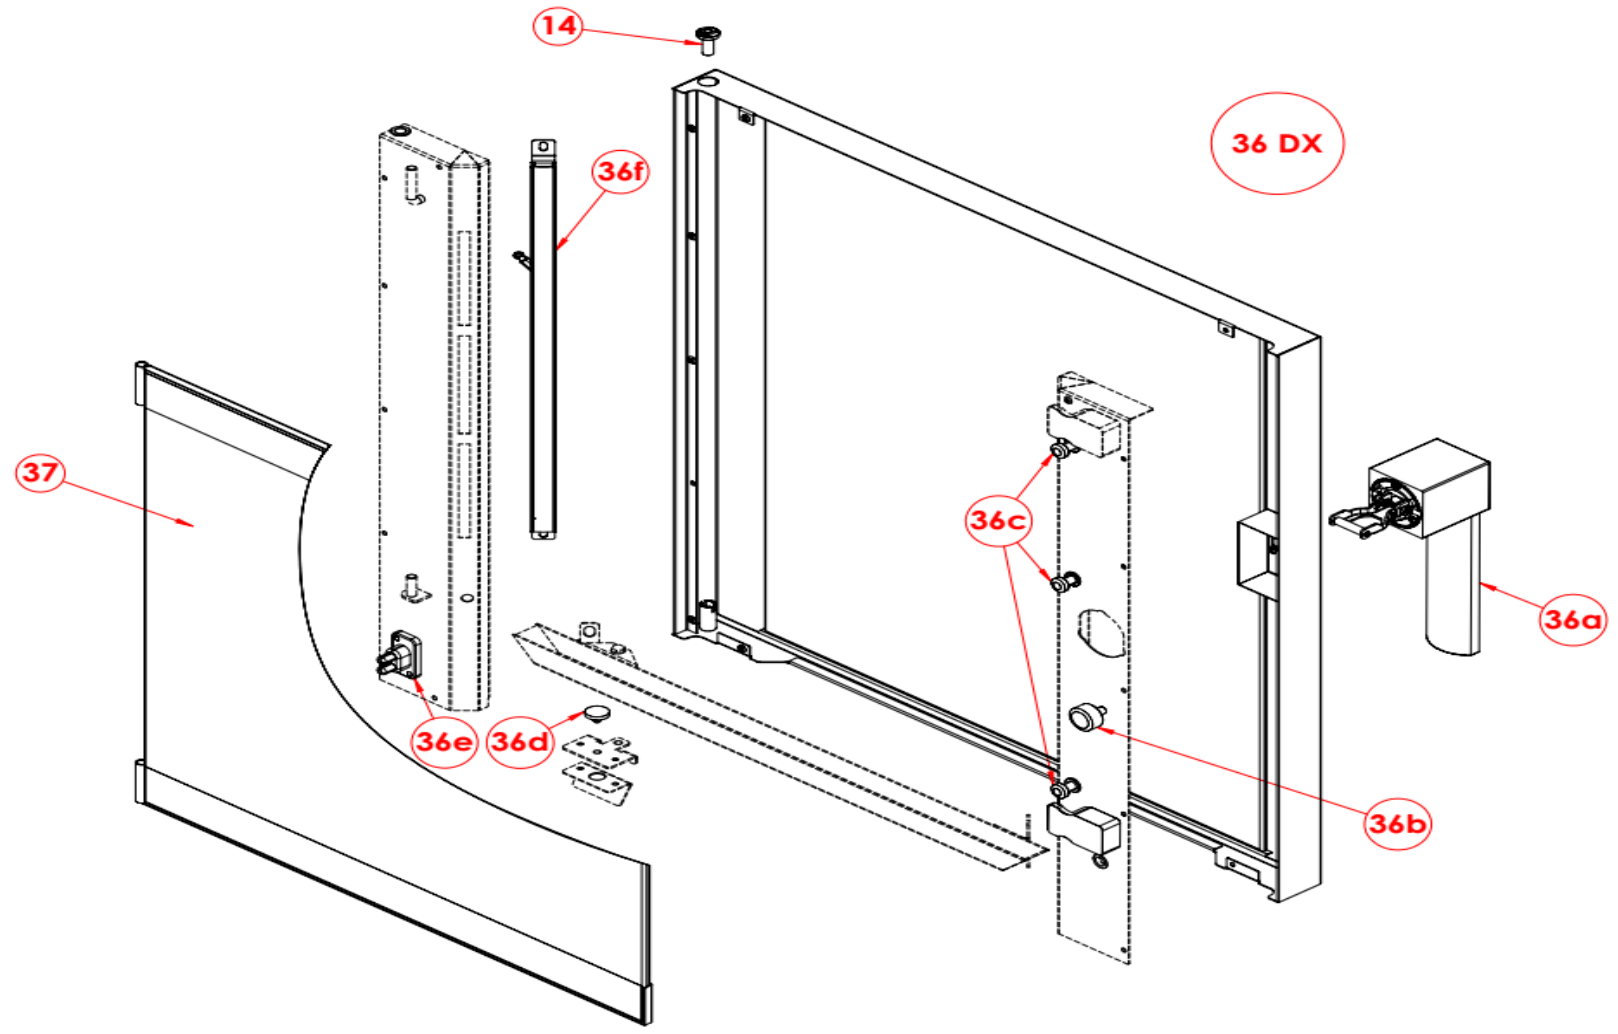

7466.0065

Onderdelen informatie
Erzatzteil information
Spare part information
Information de pièces

MTE
Tav.1 Rev.1

POS:	Art.No.:	Omschrijving:	Aantal:
1		Motor	
2		Motor shaft seal	
3	CS9102.0180	Heating element 6000 W 230V	
4		Humidifier pipe	
5		Oven fan 180x77	
6	CS9102.0410	Injector	
7	CS9089.0340	Temperature probe	
8	CS9089.0075	Safety thermostat	
9	CS9102.0189	Motor for valve	
10		Grids rack	
11	CS9102.0425	Bearing pin for grids rack	
12	CS9089.0200	Black oven seal	
13		Fan guard grid	
14		spindle for door	
15	CS9102.0009	Keyboard ON/OFF	
16		Oven Keyboard	
17		Knob for encoder	
18	CS9102.0244	Encoder push	
19		Core probe connector	
20		USB 2.0	
21		Door light connector	
22		Locking dog	
23	CS9089.0160	Door microswitch	
24	CS9102.0213	Adjustable foot	
25	CS9845.0385	Fan	
26	CS9089.0630	Detergent pump	
27		Double check valve	
28		Oven main board	
29		Fan control board	
30	CS9102.0435	Buzzer	
31		Light transformer	
32	CS9102.0010	Contactator 9A	
33		Terminal block	
34		Motor capacitor 6mF	
35	CS9102.0008	Transformer UL 230V/12+12 35VA	
36a	CS9102.0470	Complete Door Handle	
36b	CS9102.0395	Cap for door microswitch	
36c	CS9102.0405	Galss bumper	
36d	CS9102.0250	Caps for basin	
36e		Door light connector	
36f		Door light	
37		Screen-printed glass panel for oven (assembled)	
38	CS9102.0160	Diffuser washing system	

Onderdelenlijst 7466.0065

POS:	Art.No.:	Omschrijving:	Aantal:
39	CS9102.0161	Nozzle for washing system	
40		Washing locking screw	
41	CS9102.0221	Solenoid valve for water	
42	CS9089.0210	Nozzle for humidifying pipe	
44		Core probe	