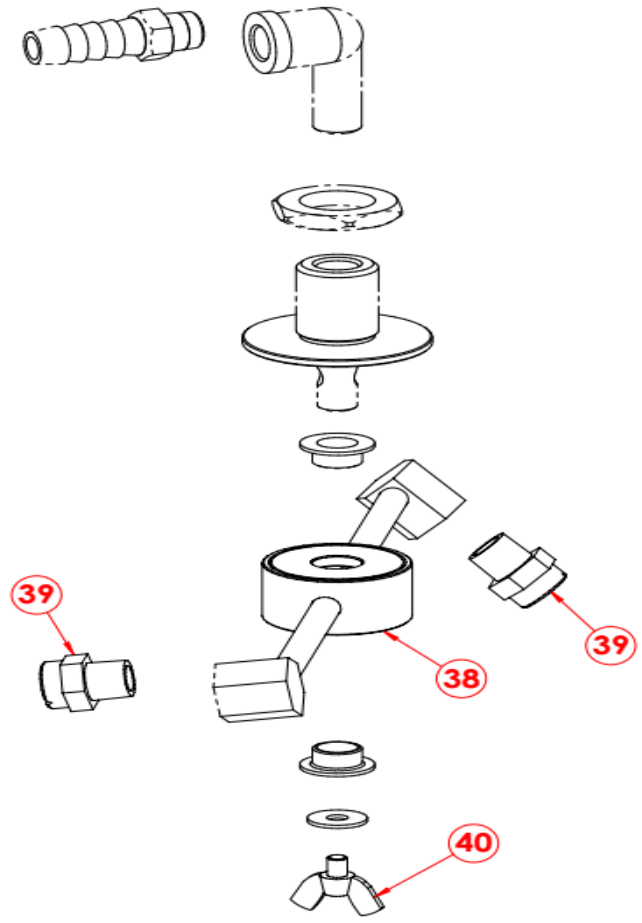

7466.0065

Onderdelen informatie
Erzatzteil information
Spare part information
Information de pièces

MTE
Tav.1 Rev.1

POS:	Art.No.:	Omschrijving:	Aantal:
1		Motor	
2		Motor shaft seal	
3	CS9102.0180	Heating element 6000 W 230V	
4		Humidifier pipe	
5		Oven fan 180x77	
6	CS9102.0410	Injector	
7	CS9089.0340	Temperature probe	
8	CS9089.0075	Safety thermostat	
9	CS9102.0189	Motor for valve	
10		Grids rack	
11	CS9102.0425	Bearing pin for grids rack	
12	CS9089.0200	Black oven seal	
13		Fan guard grid	
14		spindle for door	
15	CS9102.0009	Keyboard ON/OFF	
16		Oven Keyboard	
17		Knob for encoder	
18	CS9102.0244	Encoder push	
19		Core probe connector	
20		USB 2.0	
21		Door light connector	
22		Locking dog	
23	CS9089.0160	Door microswitch	
24	CS9102.0213	Adjustable foot	
25	CS9845.0385	Fan	
26	CS9089.0630	Detergent pump	
27		Double check valve	
28		Oven main board	
29		Fan control board	
30	CS9102.0435	Buzzer	
31		Light transformer	
32	CS9102.0010	Contactator 9A	
33		Terminal block	
34		Motor capacitor 6mF	
35	CS9102.0008	Transformer UL 230V/12+12 35VA	
36a	CS9102.0470	Complete Door Handle	
36b	CS9102.0395	Cap for door microswitch	
36c	CS9102.0405	Galss bumper	
36d	CS9102.0250	Caps for basin	
36e		Door light connector	
36f		Door light	
37		Screen-printed glass panel for oven (assembled)	
38	CS9102.0160	Diffuser washing system	

Onderdelenlijst 7466.0065

POS:	Art.No.:	Omschrijving:	Aantal:
39	CS9102.0161	Nozzle for washing system	
40		Washing locking screw	
41	CS9102.0221	Solenoid valve for water	
42	CS9089.0210	Nozzle for humidifying pipe	
44		Core probe	