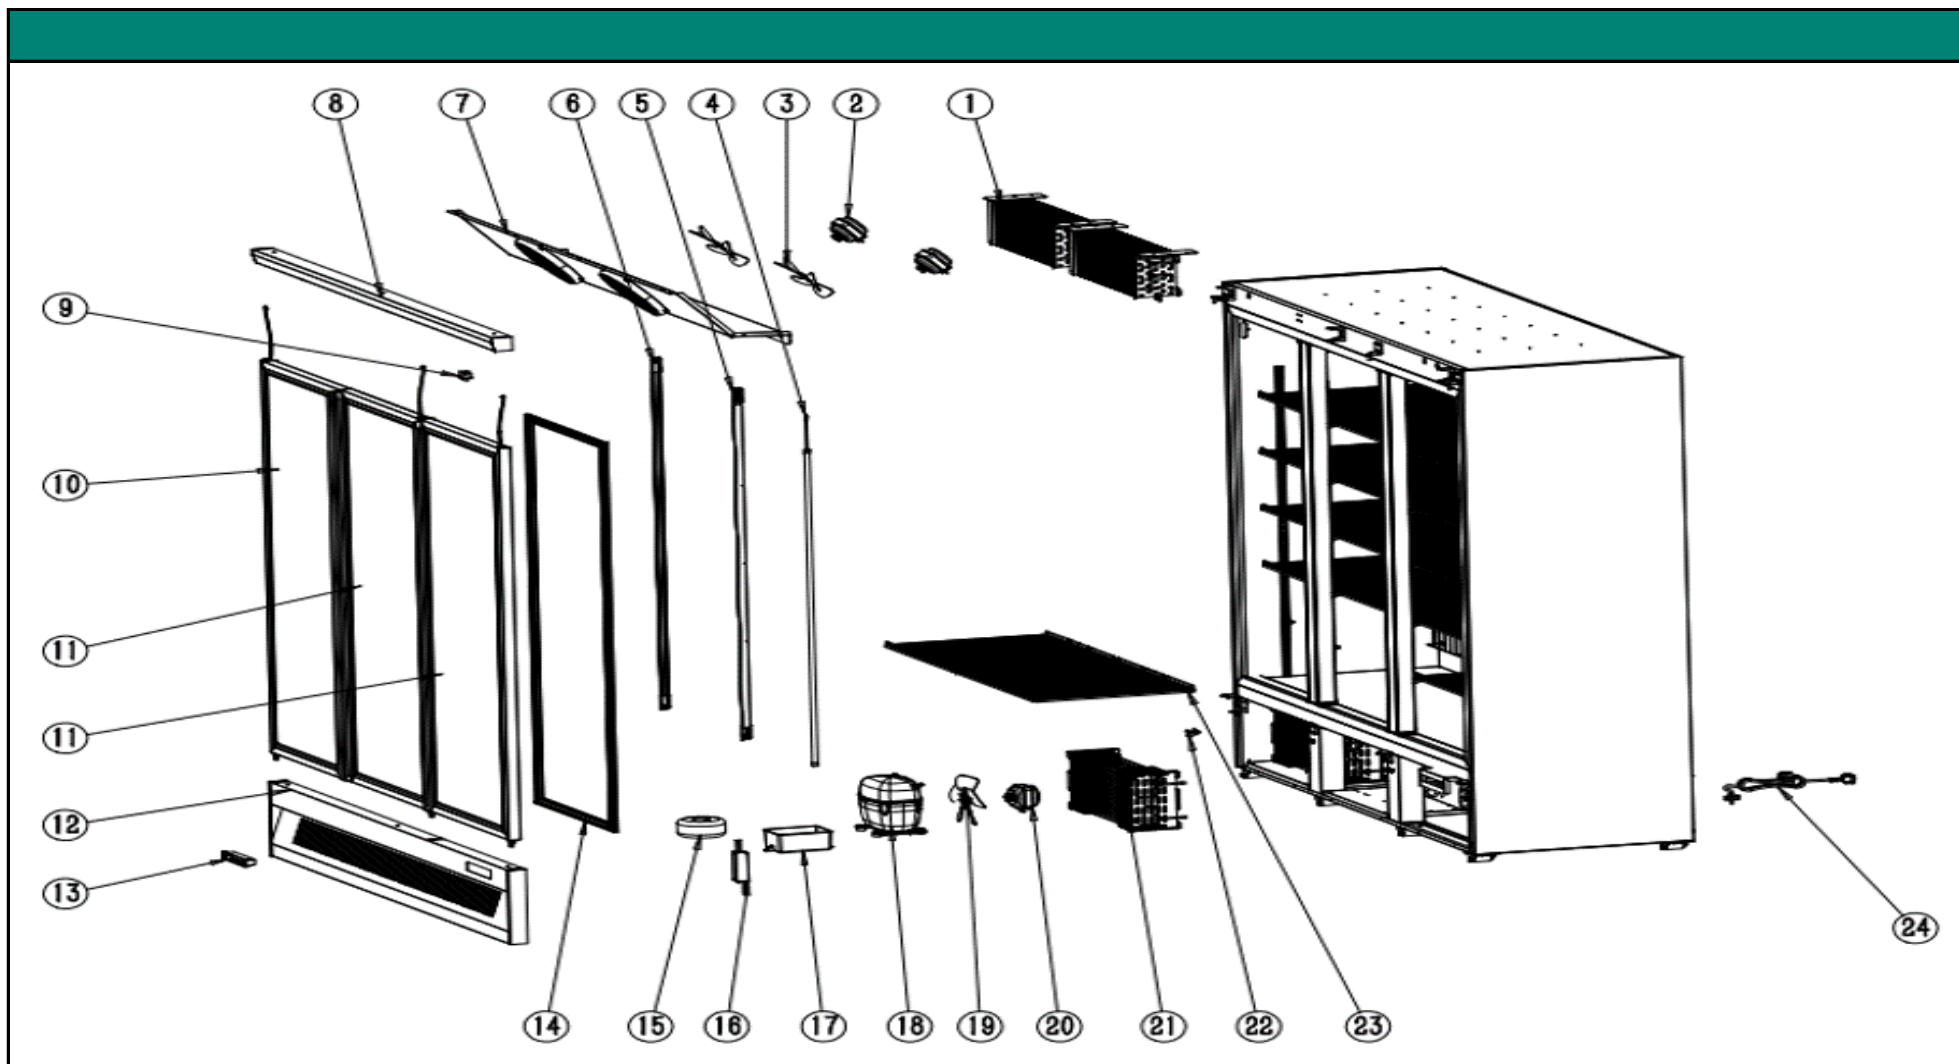

**7455.2920**

R290A

Onderdelen informatie  
Erzatzteil information  
Spare part information  
Information de pièces

POS:	Art.No.:	Omschrijving:	Aantal:
1	CS9338.2796	Evaporator	2
2	CS9390.1425	Evaporator fan motor	2
3	CS9338.1885	Evaporator fan blade	2
4	CS9338.2262	Middle mullion LED light	2
5	CS9338.2264	LED light right	1
6	CS9338.2260	LED light left	1
7		Evaporator fan motor cover panel	1
8		Top decoration panel	1
9	CS9338.2764	Fan switch	3
10	CS7455.2992	Glass door left	1
11	CS7455.2993	Glass door right	2
12	CS7455.2996	Front grill	1
13	CS9390.2405	Carel controller	1

POS:	Art.No.:	Omschrijving:	Aantal:
14	CS9338.2306	Door gasket	3
15		Transformer	1
16	CS9338.2254	LED driver	1
17	CS9338.2906	Water tray	2
18	CS9338.3430	Compressor	2
19	CS9338.1885	Condenser fan blade	2
20	CS9390.1425	Condenser fan motor	2
21	CS9338.2252	Condenser	2
22	CS7455.2225	Kclip	65
23	CS7455.2228	Shelf lateral	10
23a	CS7455.2229	Shelf middle	5
24	CS9392.0830	Power plug	1