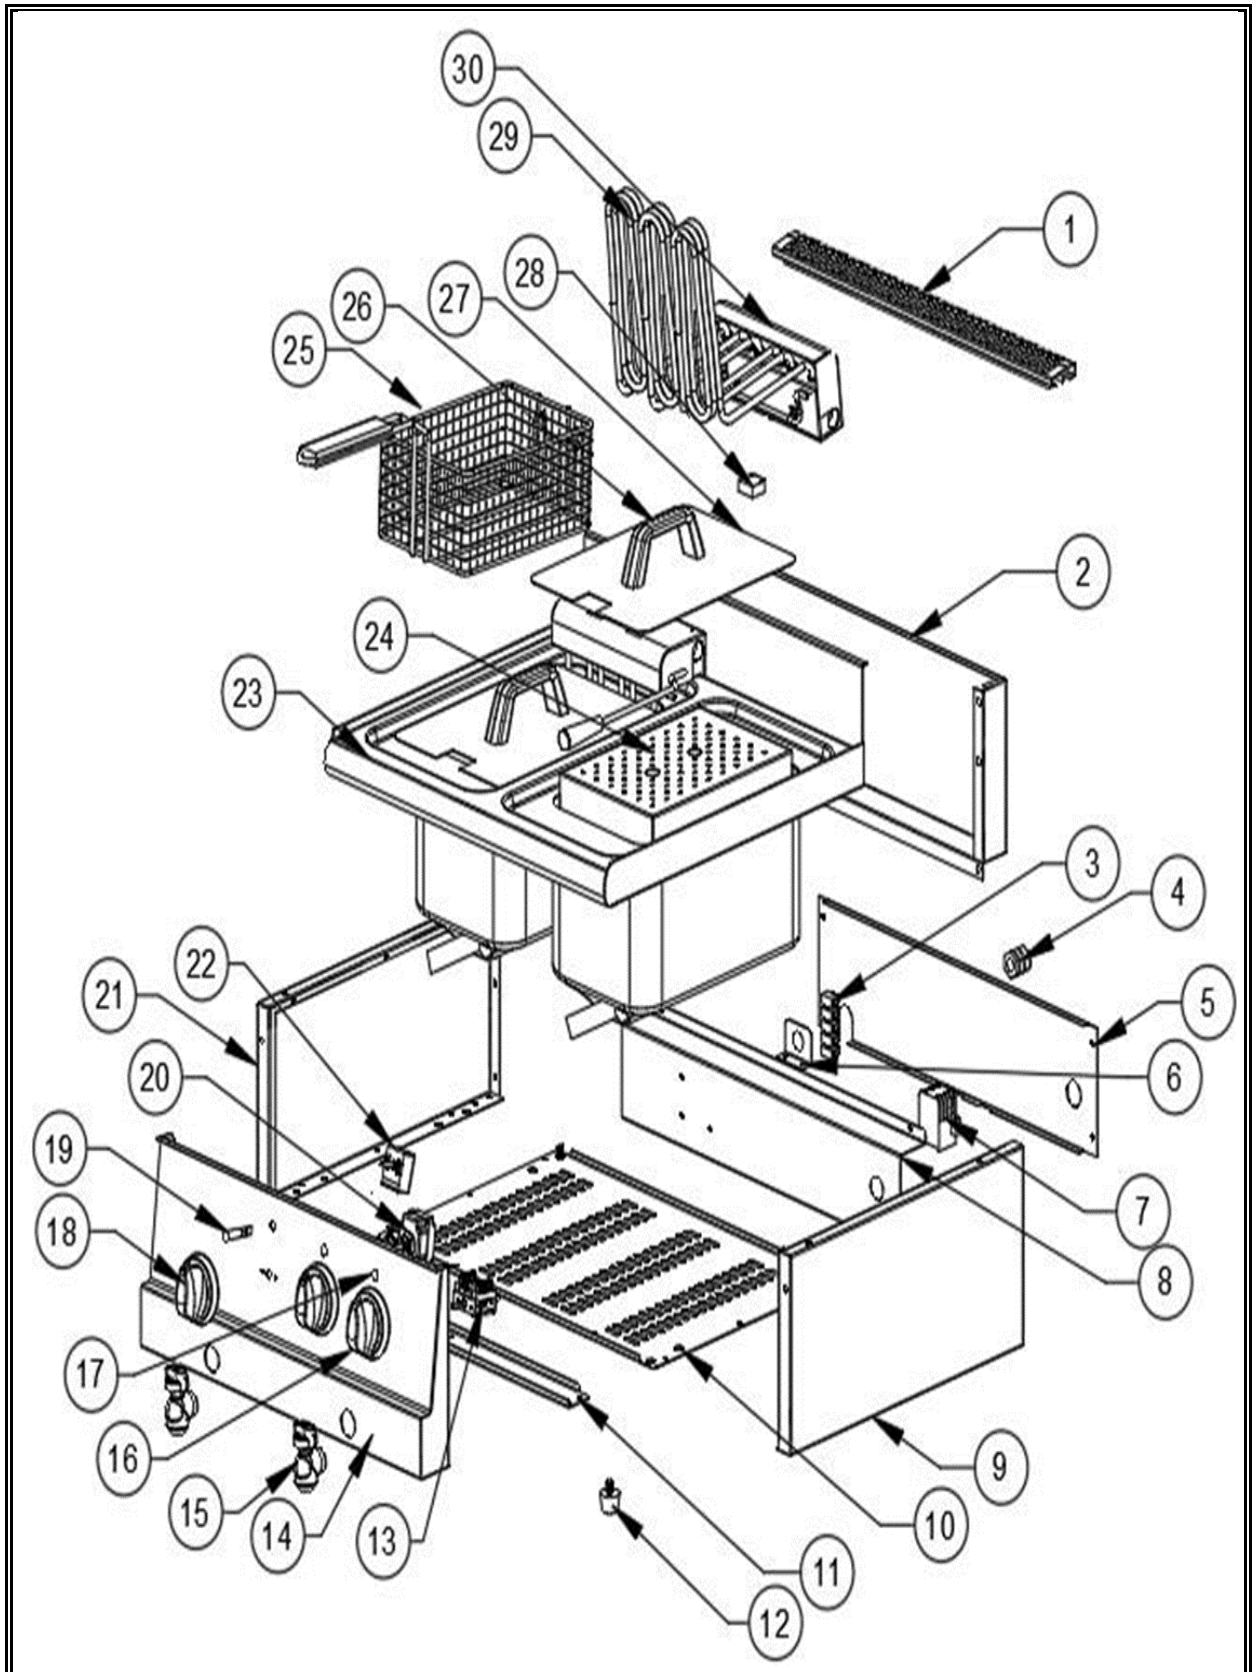

# CombiSteel

**7178.0095**

From:

S#: G20230000004712-01

Onderdelen informatie  
Erzatzteil information  
Spare part information  
Information de pièces

**CombiSteel**

7178.0095

## Onderdelenlijst 7178.0095

POS:	Art.No.:	Omschrijving:	Aantal:
1	CS9289.1050	Chimney	1
2		Worktop Back Part	1
3	CS9289.0735	Electrical Terminal No:2/12	1
4	CS9289.0055	Cable Gland PG 16	1
5		Back Panel	1
6		Cable Fixing Part	1
7	CS9289.0140	Contactoer 5.5 kW	1
8		Elc. Instalation Fixing Part	1
9		Right Side Panel	1
10		Bottom Table	1
11		Front Support	1
12	CS9289.0030	Adjustable Legs	4
13	CS9162.0181	0-1 Switch Monophase	1
14		Front Panel	1
15	CS9289.0865	Drain Valve 3/4"	1
16	CS9289.0650	Ø6 Knob	1
16A	CS9289.0901	0-1 Knob Bottom	1
17	CS9289.0135	Green Light Indicator	1
18	CS9289.0650	Ø 6 Knob	1
18A	CS9289.0900	100-180°C Knob Bottom	1
19	CS9289.0050	Red Light Indicator	1
20	CS9162.1756	Thermostat 187°C	1
21		Left Side Panel	1
22	CS9289.1175	Limit Thermostat 235°C (55.32545.030)	1
23		Top Table	1
24		Basket Hanger Part	2
25	CS7178.9005	Basket 195x245x130mm	2
26	CS9289.0205	Bakalite Handle No:2	2
27		Lid	2
28	CS9289.0220	Safety Switch BS1012	2
29	CS9289.0210	Heaters 7.5kW	2
30		Heaters Fixing Part	2