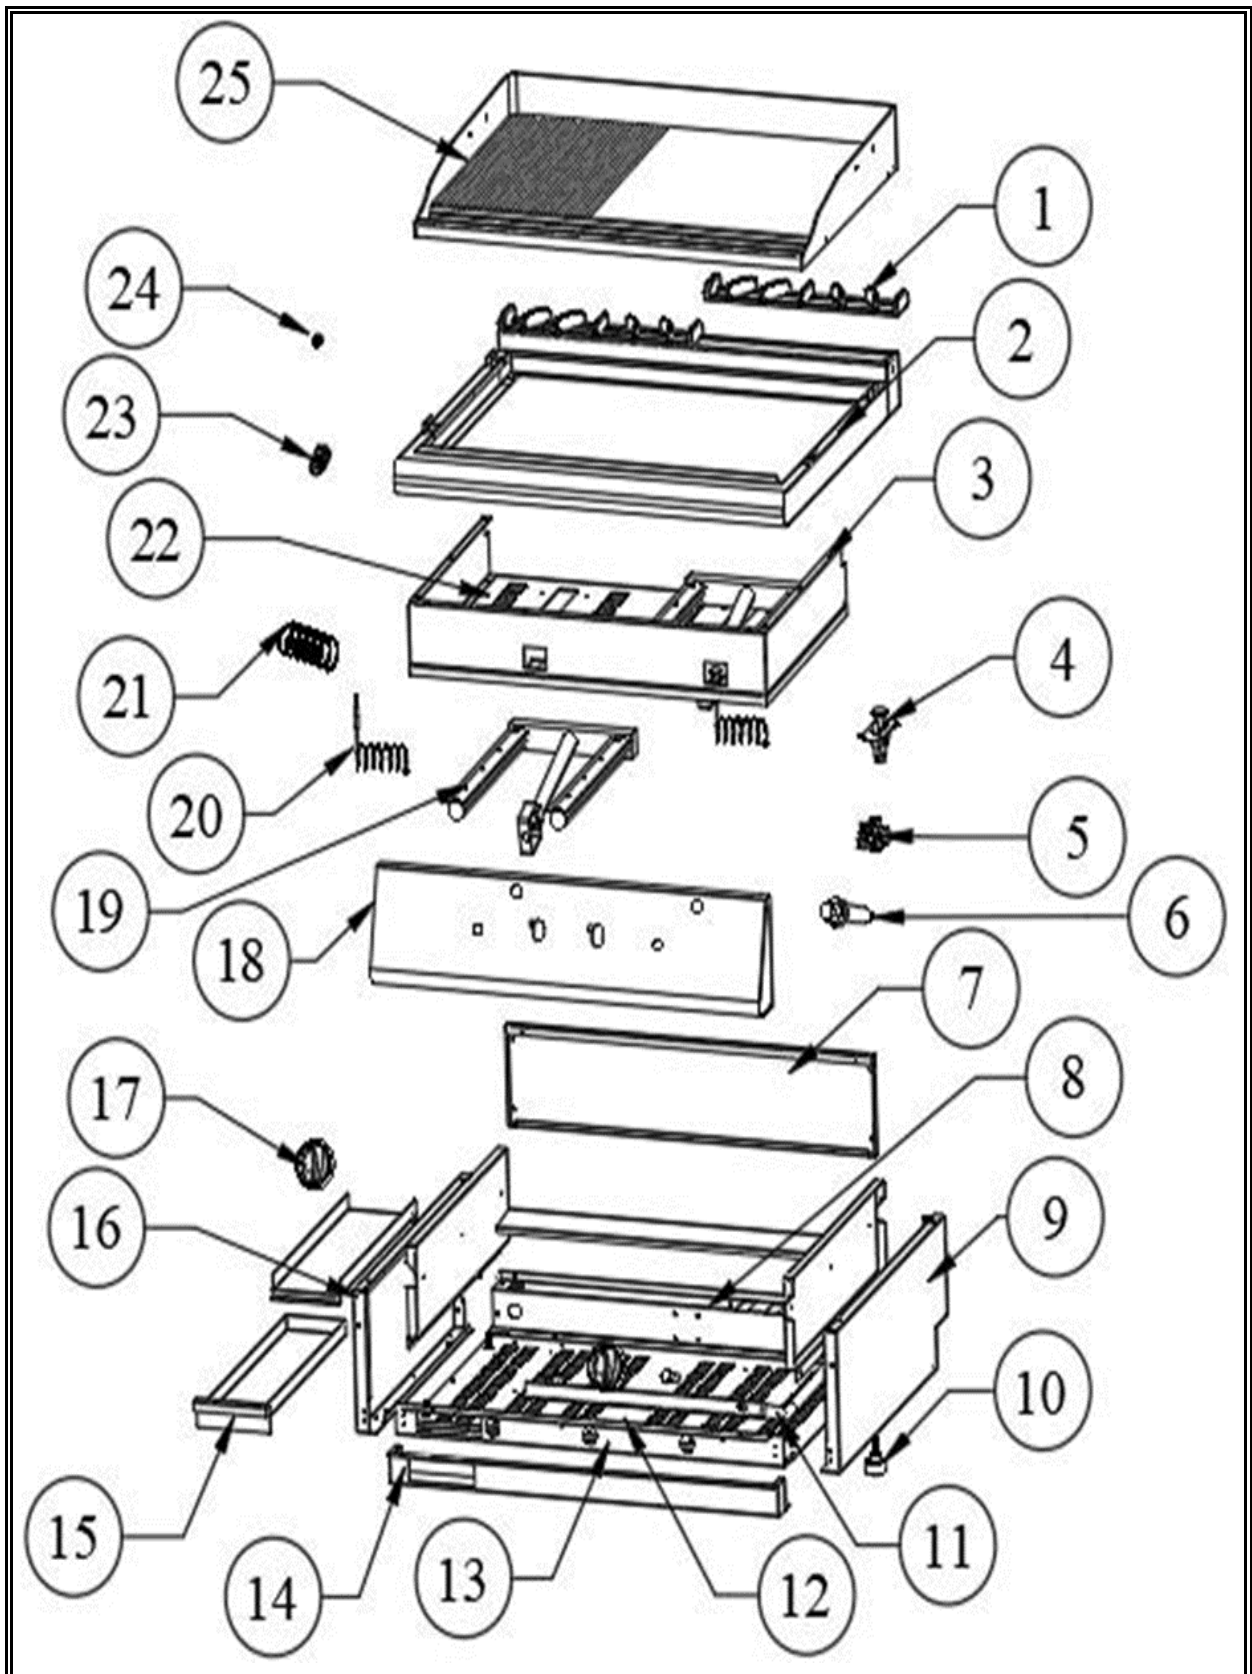

CombiSteel

7178.0262

v1.0

Onderdelen informatie
Erzatzteil information
Spare part information
Information de pièces

CombiSteel

7178.0262

Onderdelenlijst 7178.0262

POS:	Art.No.:	Omschrijving:	Aantal:
1	CS9289.0280	Iron Cast Chimney	1
2		Top Table	1
3		Side Combustion Chamber	1
4	CS9289.0655	Aluminized Pilot	2
5	CS9289.0075	Gas Valve	2
6	CS9289.0665	Piezo Igniter	2
7		Back Panel	1
8		Electrical Installation Fixing Part	1
9		Right Side Panel	1
10	CS9289.0030	Adjustable Legs	4
11	CS9289.0330	Gas Tank	1
12		Bottom Table	1
13		Front Support	1
14		Bottom Support	1
15		Oil Drawer	1
16		Left Side Panel	1
17	CS9289.0660	Ø8 Knob	2
17A	CS9289.0907	Knob Pad with Igniter	2
18		Front Panel	1
19	CS9289.0315	Burner	2
20	CS9401.0402	M8 Thermocouple 80cm	2
21	CS9289.1330	Igniter Cable 80cm	2
22		Combustion Chamber Bottom	1
23	CS9289.0880	Reduction 5/16" - 3/8"	2
24	CS9289.0105	M8 Inj LPG Ø 1.40mm	2
24A	CS9289.0325	M8 Inj NG Ø 2.20mm	2
25		1/2 Chrome Ribbed Plate	1