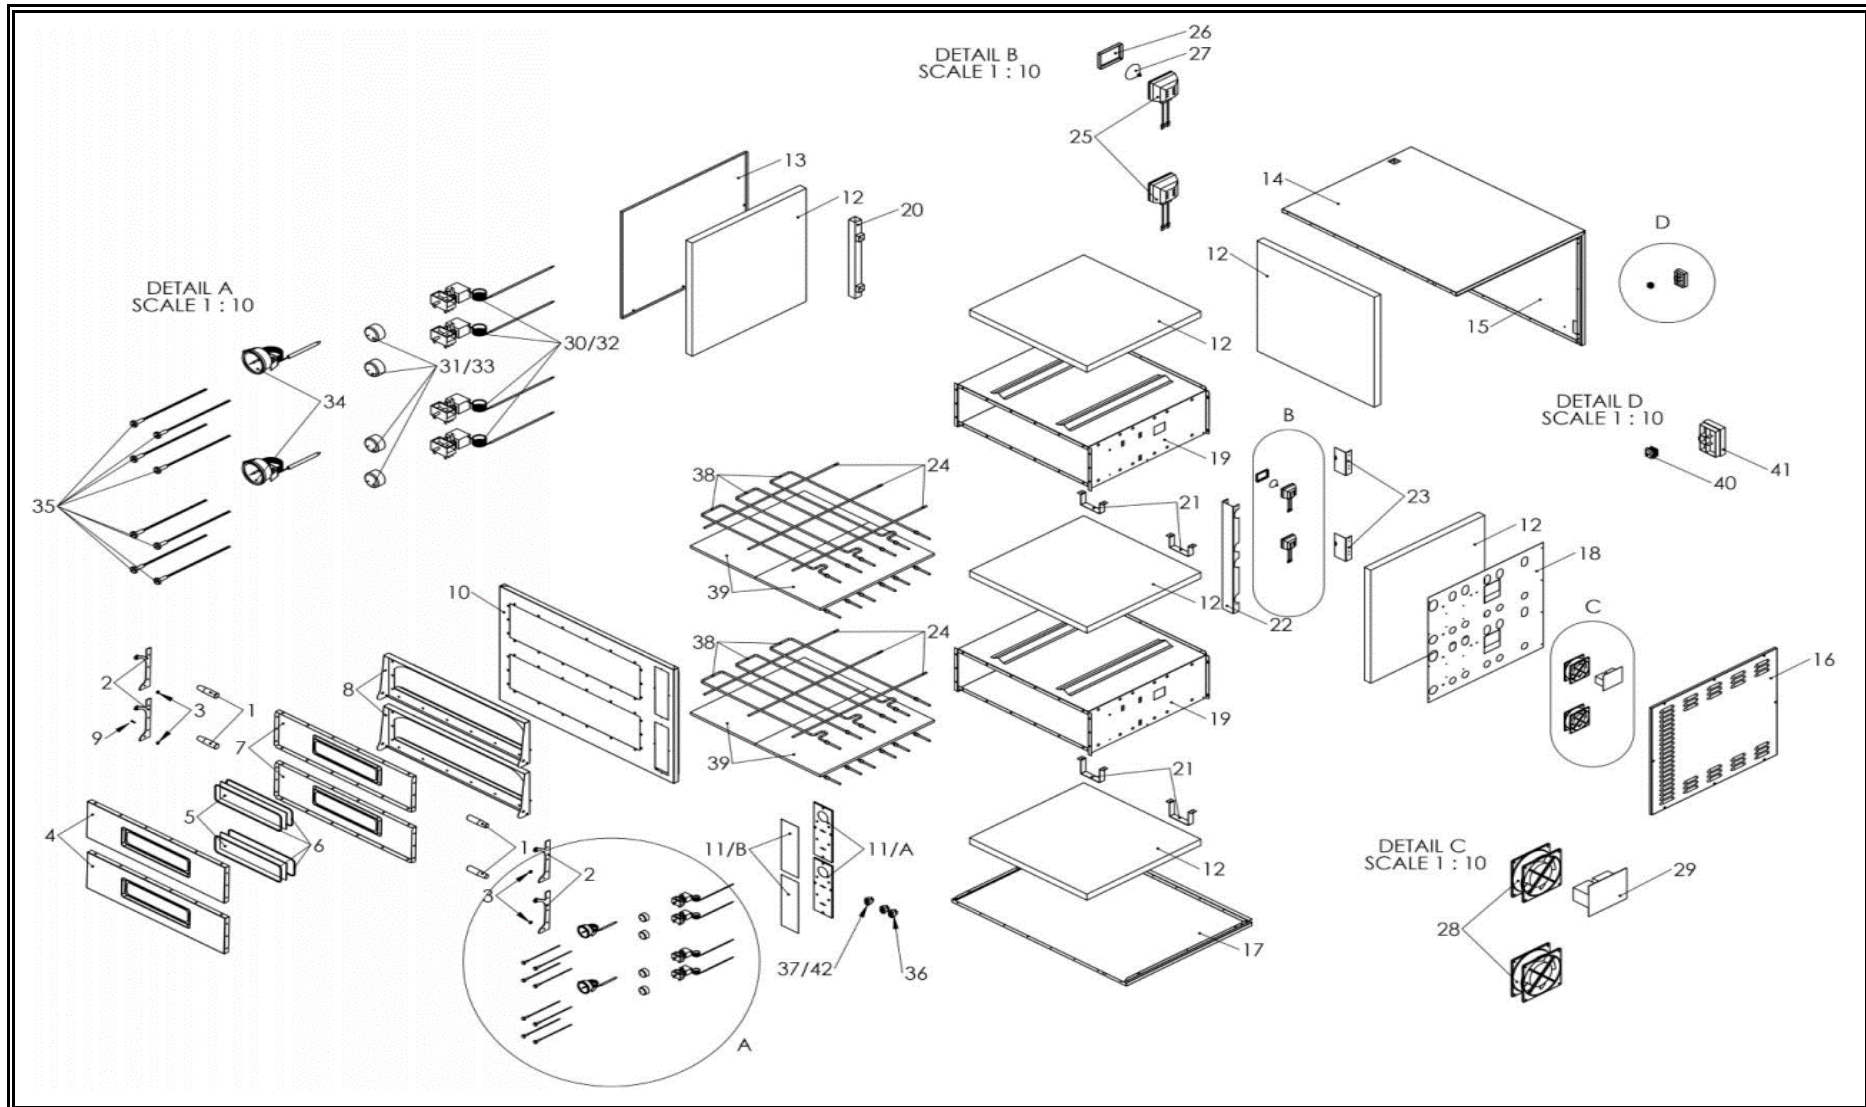

**7482.0025**

Onderdelen informatie  
Erzatzteil information  
Spare part information  
Information de pièces

POS:	Art.No.:	Omschrijving:	Aantal:
1/A		Door Handle	
1/B		Small lateral door handles	
2/A	9094.0380	Door supporting plate (right)	
2/B		Door supporting plate (left)	
3		Washer	
4		Door	
5	9094.0370	Door Glass	
6	9094.0375	Door glass gasket	
7		Counterdoor	
8		Door Frame	
9	9338.1266	Plate fixing screws	
10		Frontage	
11/A		Control panel frame	
11/B		Control panel label	
12		Insulating material	
13		Left covering panel	
14		Top covering panel	
15		Back covering panel	
16		Right covering panel	
17		Bottom covering pannel	
18		Jacket	
19		Cooking chamber	
20		Chimney	
24		Heating elements supporting frame	
25	9095.1505	Lamp holder	
26	9998.0444	Lamp glass	
27	9392.7350	Lamp	
29		Circuit brakers board	
30	9094.0290	Thermostat	
31		Thermostat knob	
34	9094.0665	Thermometer	
35		Heating element's warning light	
36	9162.9805	Heating element's switch	
37	9993.4039	Chamber light switch	
38	9094.0465	Heating element	
39	9094.0470	Refractory stone	
41		Terminal box	