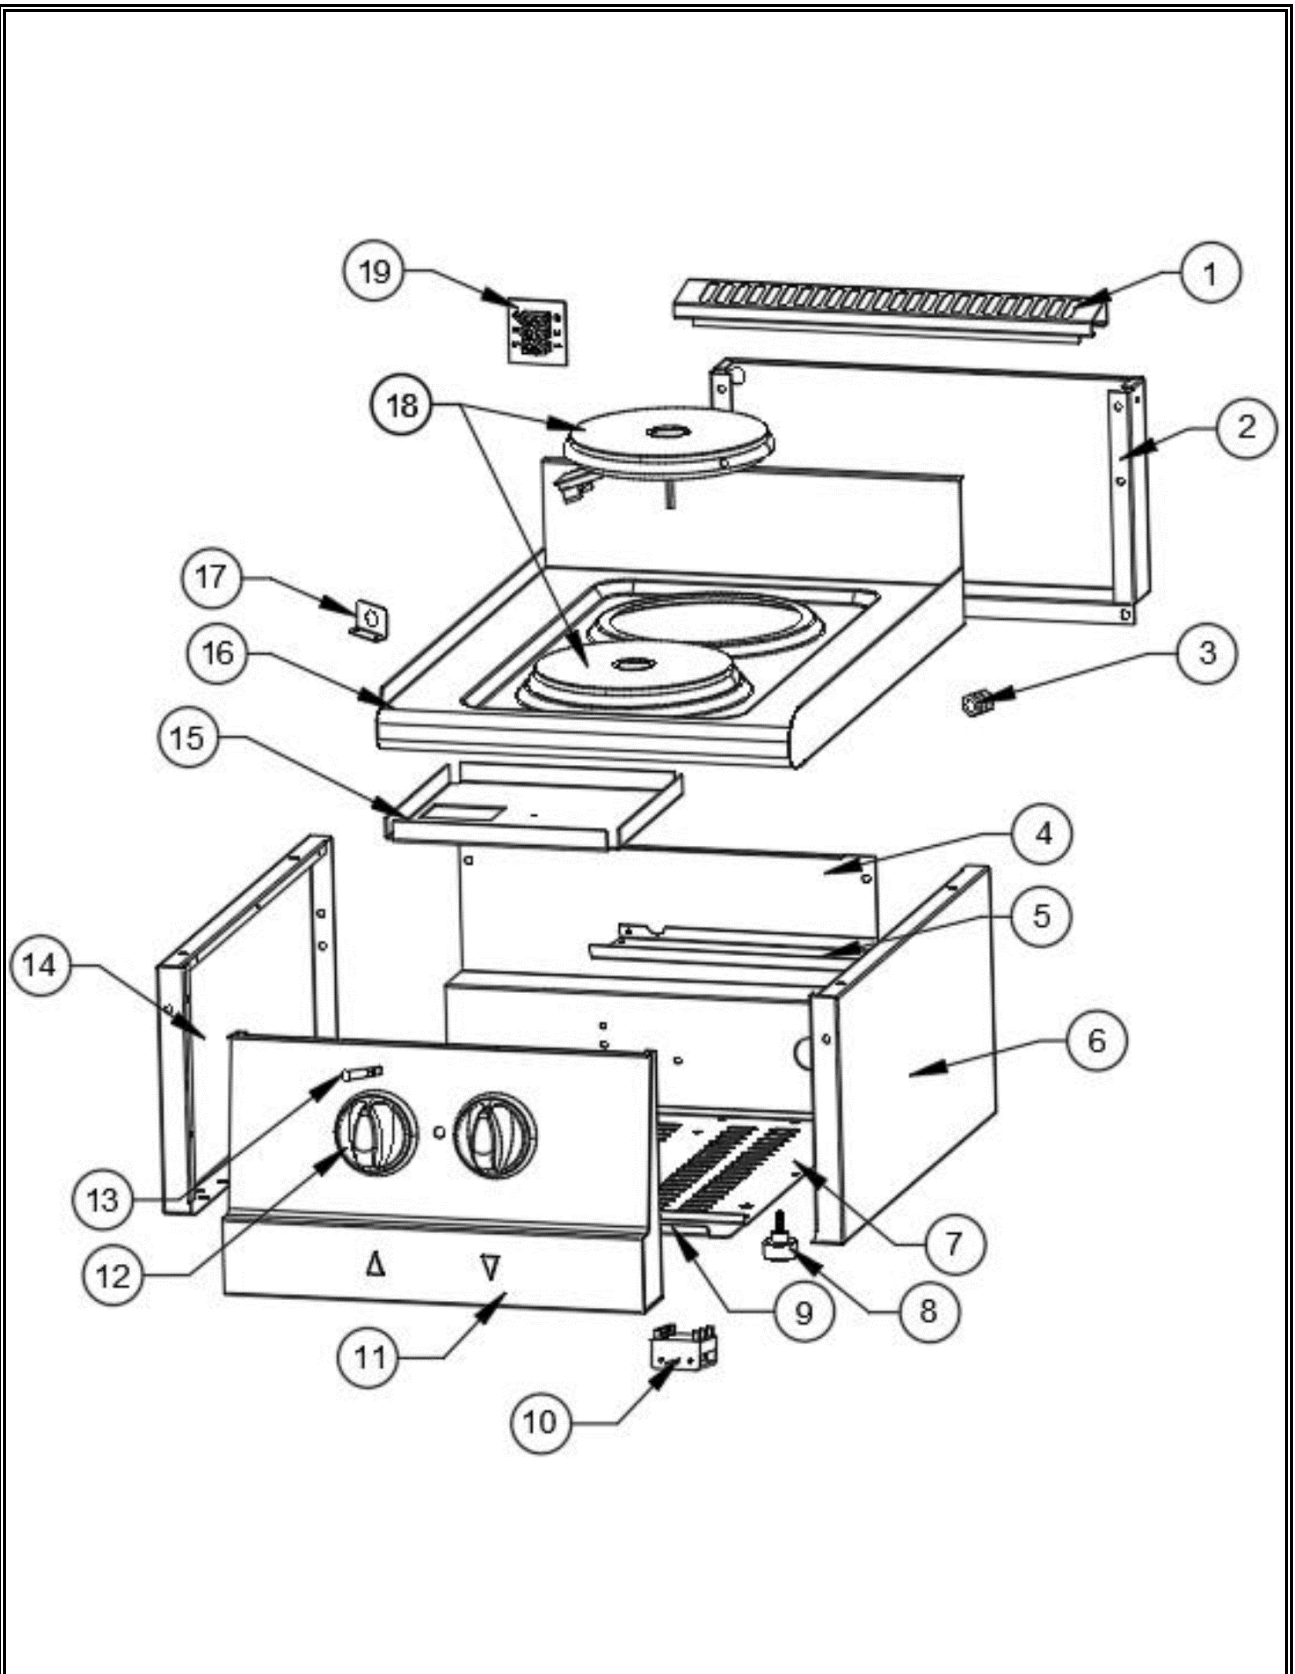

Spare part information

7178.0015

CombiSteel

7178.0015

Spare part list 7178.0015

POS:	Art.No.:	Omschrijving:	Aantal:
1	CS9289.1074	Chimney	1
2	**	Upper Back Panel	1
3	CS9289.0240	Cable Gland PG13,5	1
4	**	Back Panel	1
5	**	Instalation Part	1
6	**	Right Side Panel	1
7	**	Bottom Table	1
8	CS9289.0030	Adjustable Legs	4
9	**	Front Support	1
10	CS9289.0045	O-6 Position Switch	2
11	**	Front Panel	1
12A	CS9289.0650	Ø6 Knob	2
12B	CS9289.0902	O-6 Knob Bottom	2
13	CS9289.0050	Red Light Indicator	1
14	**	Left Side Panel	1
15	**	Plate Heaters Fixing Part	2
16	**	Top Table	1
17	**	Cable Fixing Part	1
18	CS9380.0250	Plate Heaters Ø180	2
19A	CS9289.0735	Elc. Terminal No:2/12	1
19B	**	Fiber Elc. Terminal Pad	1
.		## = Parts cannot be ordered separately.	
.		** = No article number known, must be requested specifically.	