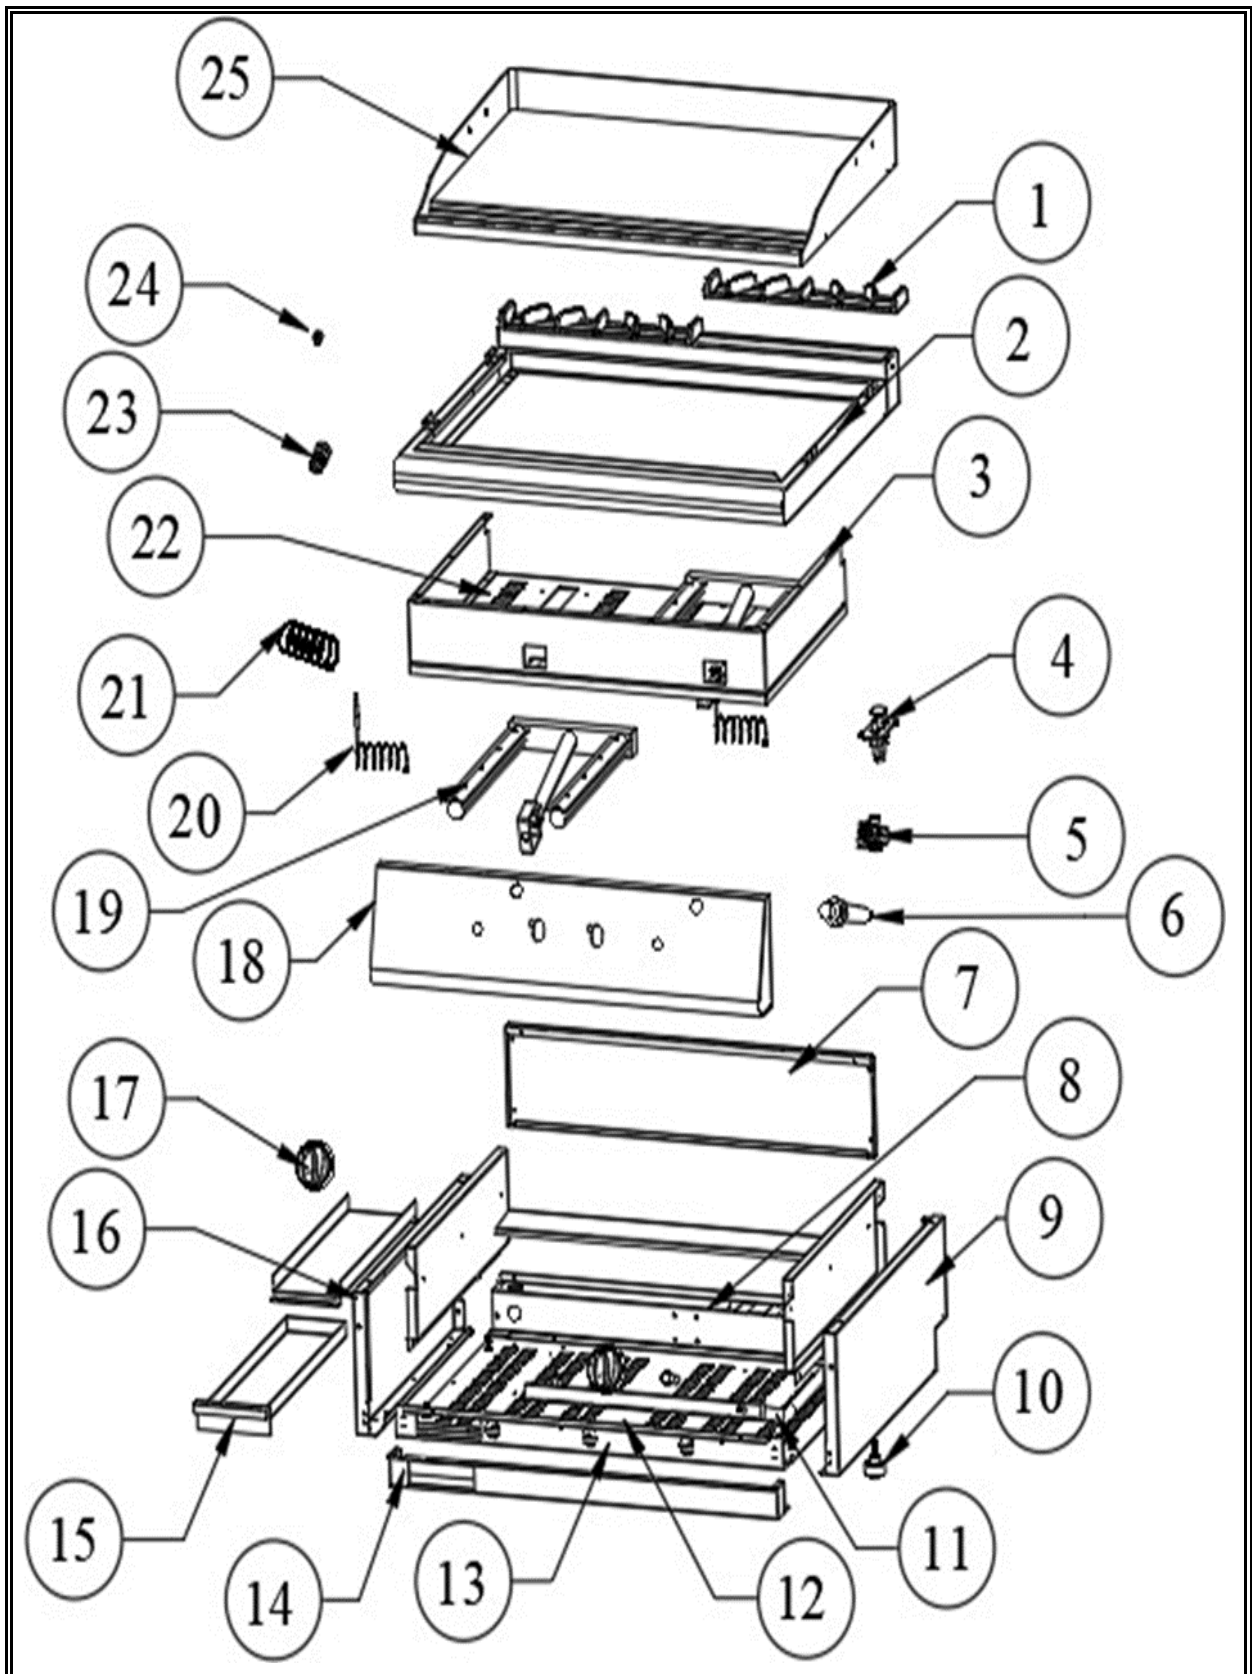

CombiSteel

7178.0230

v1.0

Onderdelen informatie
Erzatzteil information
Spare part information
Information de pièces

CombiSteel

7178.0230

Onderdelenlijst 7178.0230

POS:	Art.No.:	Omschrijving:	Aantal:
1	CS9289.0280	Iron Cast Chimney	1
2	**	Top Table	1
3	**	Side Combustion Chamber	1
4	CS9289.0655	Aluminized Pilot	2
5	CS9289.0075	Gas Valve	2
6	CS9289.0665	Piezo Igniter	2
7	**	Back Panel	1
8	**	Electrical Installation Fixing Part	1
9	**	Right Side Panel	1
10	CS9289.0030	Adjustable Legs	4
11	CS9289.0330	Gas Tank	1
12	**	Bottom Table	1
13	**	Front Support	1
14	**	Bottom Support	1
15	CS9289.1420	Oil Drawer	1
16	**	Left Side Panel	1
17	CS9289.0660	Ø8 Knob	2
17A	CS9289.0907	Knob Pad with Igniter	2
18	**	Front Panel	1
19	CS9289.0315	Burner	2
20	CS9289.0402	M8 Thermocouple 80cm	2
21	CS9289.1330	Igniter Cable 80cm	2
22	**	Combustion Chamber Bottom	1
23	CS9289.0880	Reduction 5/16" - 3/8"	2
24A	CS9289.0105	M8 Inj LPG Ø 1.40mm	2
24B	CS9289.0325	M8 Inj NG Ø 2.20mm	2
25A	**	Plate (7178.0230)	1
25B	**	Chrome Plate (7178.0260)	1
		** = No article number known, must be requested specifically.	