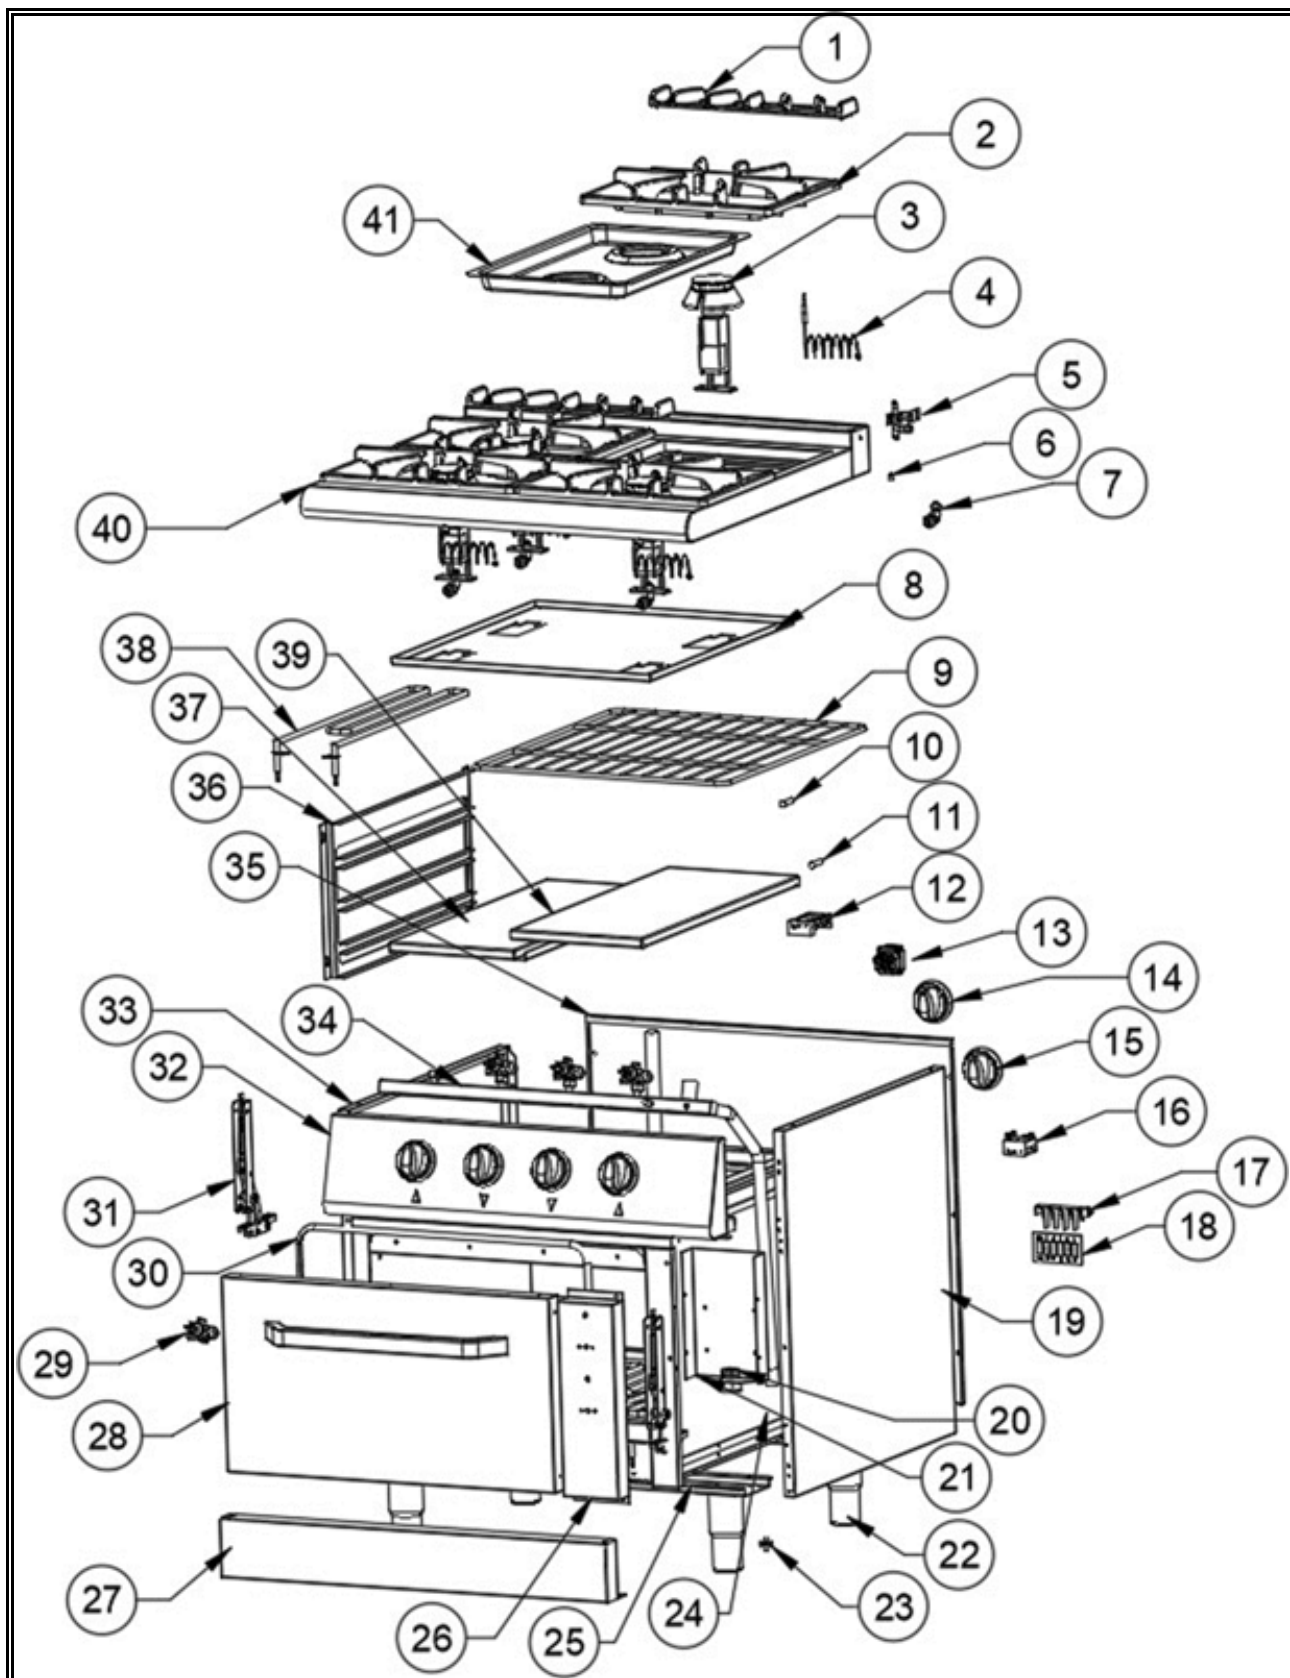

Spare part information

7178.3020

CombiSteel

7178.3020

Spare part list 7178.3020

POS:	Art.No.:	Omschrijving:	Aantal:
1	CS9289.0280	Iron Cast Chimney	2
2	**	Top Grate of Cooker	4
3	CS9289.0715	Burner	4
4	CS9289.1330	Thermocouple 80 cm	4
5	CS9289.0720	HT Pilot	4
6A	CS9289.0355	M8 Ø 1.60mm Inj LPG	4
6B	CS9289.0325	M8 Ø 2.20mm Inj NG	4
7	CS9289.1035	L Injector Fitting Part	4
8	**	Burner Fixed Part	1
9	CS7178.9065	GN 2/1 Oven Grate	1
10	CS9289.0135	Green Light Indicator	1
11	CS9289.0050	Red Light Indicator	1
12	CS9289.0465	Commutator Switch	1
13	CS9289.0460	300°C Thermostat	1
14A	CS9289.0650	Ø6 Knob	1
14B	CS9289.0906	Oven Up-Down Knob Bottom	1
15A	CS9289.0650	Ø6 Knob	1
15B	CS9289.0904	50-300°C Knob Bottom	1
16	CS9925.0018	0-1 Switch 3N	1
17	CS9289.0685	5x3 Electrical Terminal	1
18	**	Fiber Elc. Terminal Pad	1
19	**	Right Side Panel	1
20	**	PG 21 Cable Gland	1
21	**	Installation Part	1
22	CS9289.0405	Adjustable Legs	4
23	**	Grounding Terminal	1
24	**	2/1 Elc. Oven Block	1
25	**	Legs Fixing Part	2
26	**	Door Side Panel	1
27	**	Front Bottom Panel	1
28	**	1 Module Oven Door	1
29	CS9289.0075	S21 Gas Valve	4
30	**	1 Module Oven Gasket	1
31	CS9289.0445	Soft Hinge	2
32	**	Front Panel	1
33	**	Left Side Panel	1
34	**	Gas Tank	1
35	**	Back Panel	1
36	**	Front Side Panel	1
37	**	Oven Bottom Plate Left	1

Spare part list 7178.3020

POS:	Art.No.:	Omschrijving:	Aantal:
38	CS9289.0455	Oven Resistance 1,5kW	6
39	**	Oven Bottom Plate Right	1
40	**	Top Table	1
41	**	Oil Collector Sheet	2
.		## = Parts cannot be ordered separately.	
.		** = No article number known, must be requested specifically.	