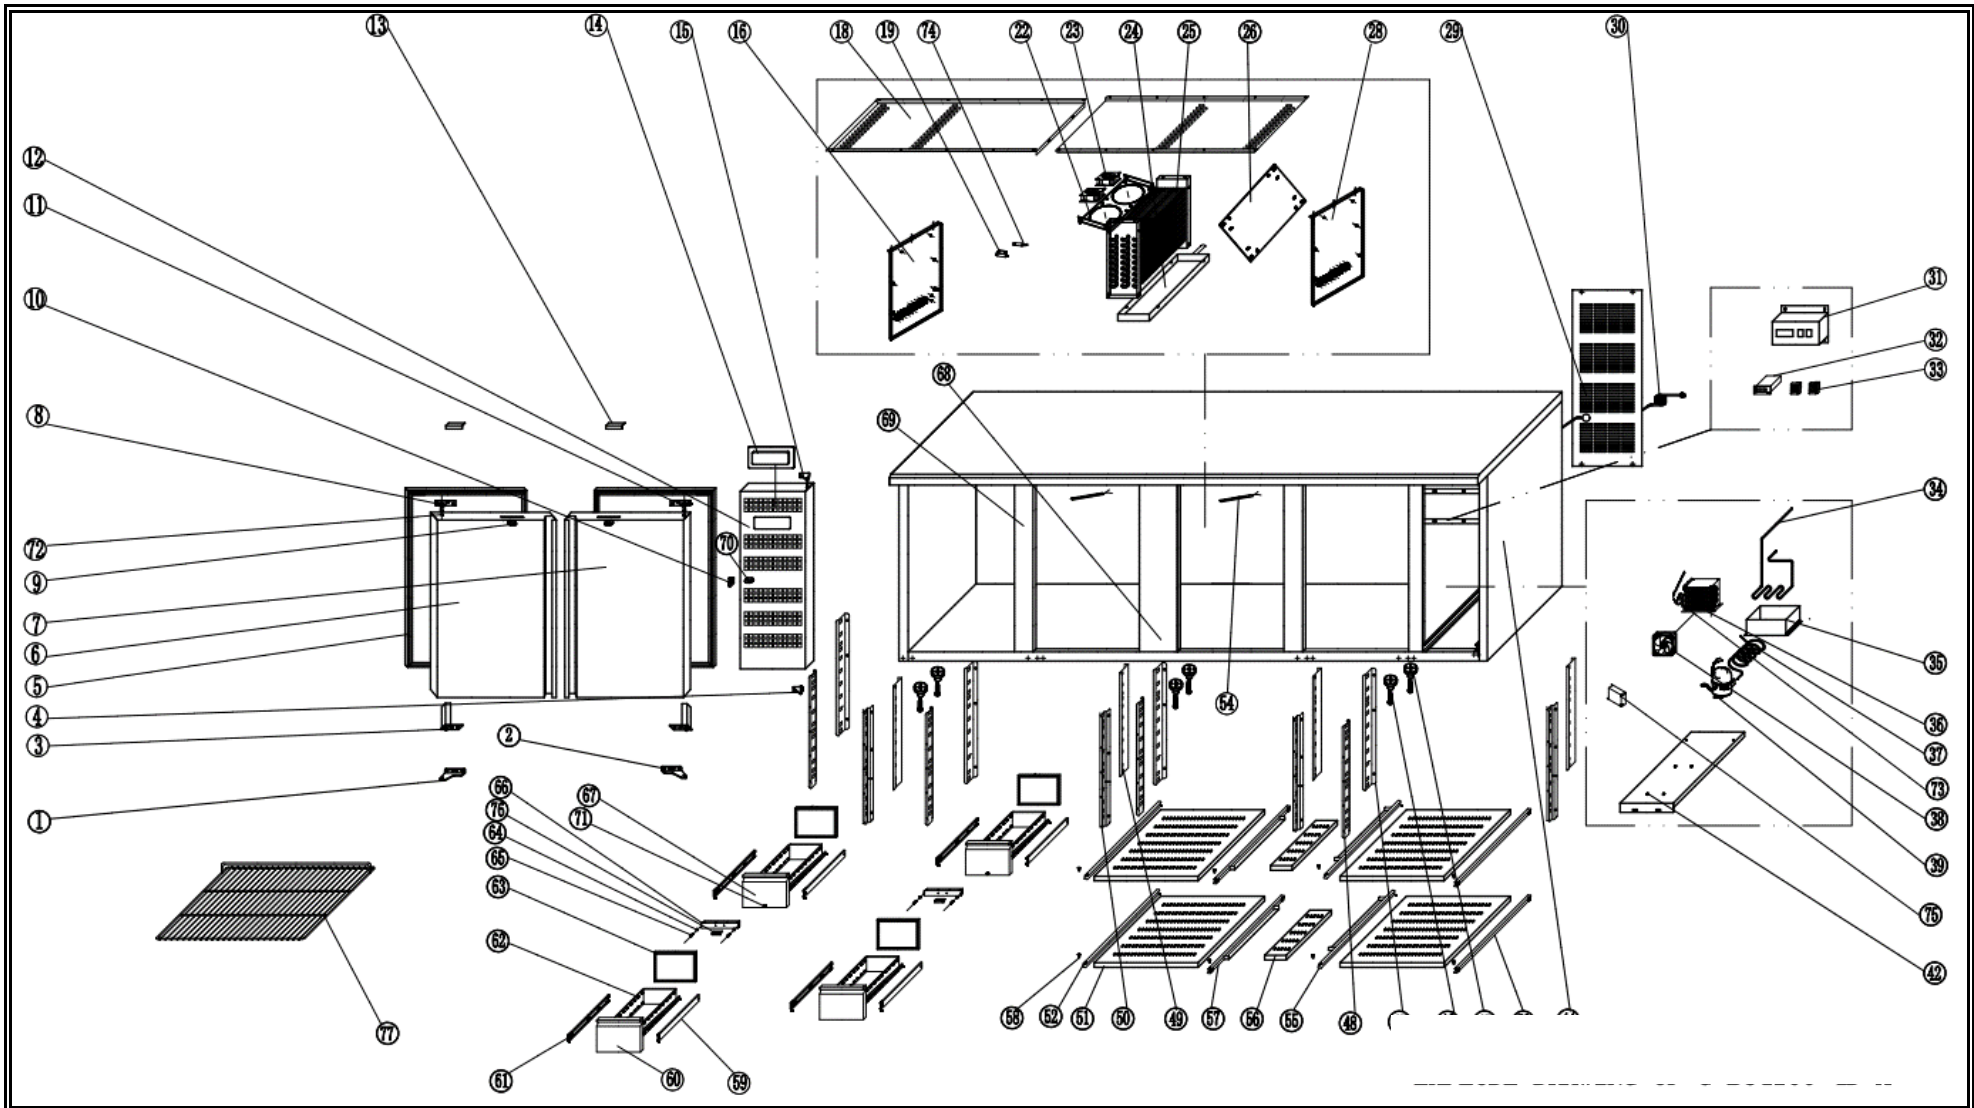

# Spare part information

**7450.0327**

7450.0327

**Spare part list 7450.0327**

<b>POS:</b>	<b>Art.No.:</b>	<b>Omschrijving:</b>	<b>Aantal:</b>
1	CS9338.1300	Down Hinge Left	2
2	CS9338.1301	Down Hinge Right	2
3	**	Spring Hinge	2
4	**	Front Panel Hinge Down	1
5	CS9338.1175	Door Seal	2
6	**	Door Left	1
7	**	Door Right	1
8	CS9338.2278	Up Hinge Left	1
9	CS9338.1325	Lock & Key	#####
10	**	Front Panel Lock Hook	1
11	CS9338.2276	Up Hinge Right	1
12	**	Front Panel	1
13	CS9338.1908	Look Hook for Door	2
14	**	Thermostat Cover	1
15	**	Front Panel Hinge Up	1
16	**	Evaporator Cover Left	1
18	**	Air Flow Conduct Left	1
19	CS9993.2448	Sensor Fixed box	1
22	**	Fan Fixed Board	1
23	CS9999.0136	Evaporator Fan	2
24	CS9338.0915	Evaporator Water Pan	1
25	CS9338.0340	Evaporator	1
26	**	Evaporator Fixed Board	1
27	**	Air Flow Conduct Right	1
28	**	Evaporator Cover Right	1
29	**	Unit Room Cover	1
30	CS9338.2208	EU Plug	1
31	**	Front Thermostat Support	1
31	**	Front Thermostat Support	1
31	**	Rear Thermostat Support	1
32	CS9338.4876	Thermostat	1
33	CS9108.0244	Main Switch/Lamp Switch	2
34	**	Discharge Pipe	1
35	CS9338.0918	Water Box	1
36	CS9338.0280	Condenser	1
37	**	Suction Pipe	1
38	CS9999.0136	Condenser Fan	1
39	CS9390.2771	Compressor (R600a)	1
42	**	Unit Board	1
44	**	Body	1