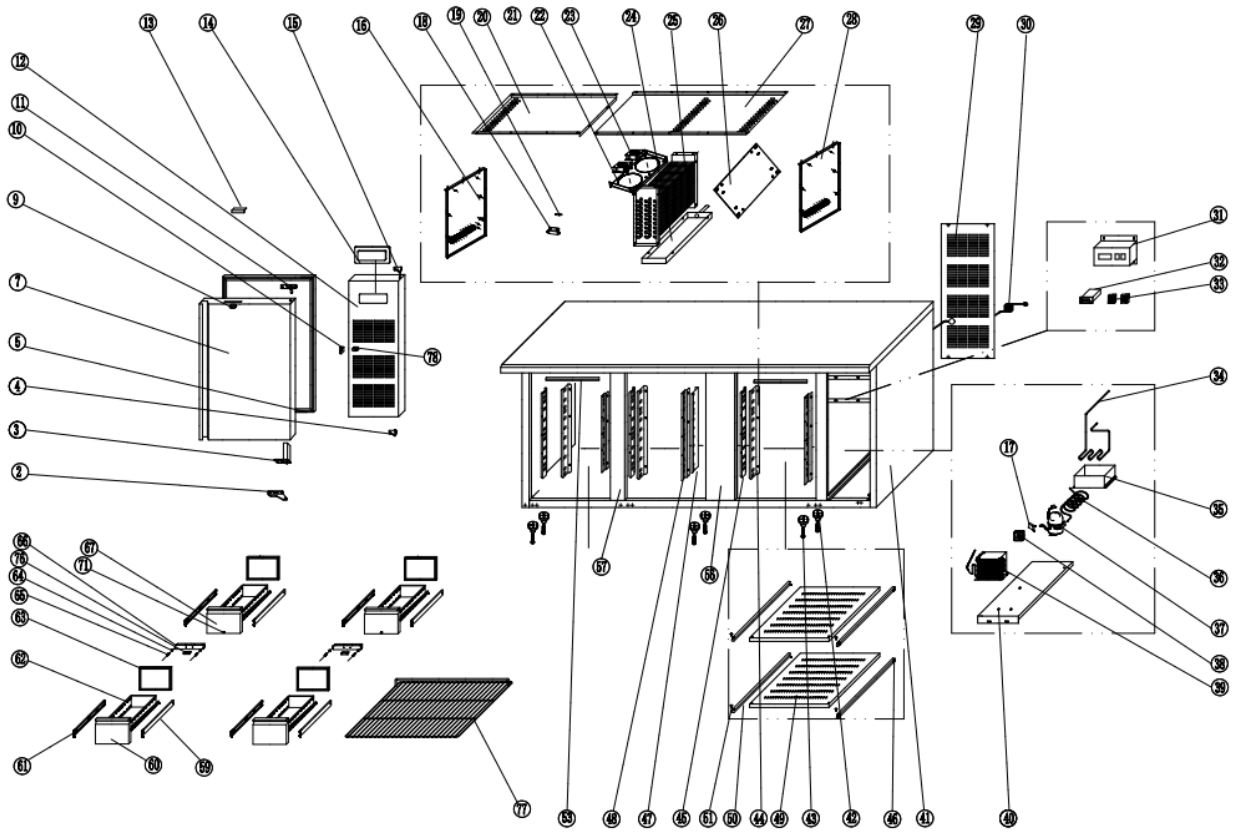

Spare part information

7450.0322

CombiSteel

7450.0322

Spare part list 7450.0322

POS:	Art.No.:	Omschrijving:	Aantal:
2	CS9338.1301	Down Hinge Right	1PC
3	CS9635.0150	Spring Hinge	1PC
4	**	Front Pannel Hinge Down	1PC
5	CS9338.1175	Door Seal	1PC
7	**	Door Right	1PC
9	**	Door Lock	1PC
10	CS9338.2078	Front Pannel Lock	1PC
11	CS9338.2276	Up Hinge Right	1PC
12	**	Front Pannel	1PC
13	CS9338.1908	Look Hook	1PC
14	**	Thermostat Cover	1PC
15	**	Front Pannel Hinge Up	1PC
16	**	Evaporator Cover Left	1PC
17	**	Transformer for LED Lamp	1PC
18	CS9993.2448	SENSOR FIXED BOX	1PC
19	CS9338.1502	SENSOR	1PC
20	**	Air Filow Conduct Board Left	1PC
21	**	Evaporator Fixed Board Left	1PC
19a	**	Fan Fixed Board	1PC
23	CS9999.0136	Evaporator Fan	2PCS
24	CS9338.0915	Evaporator Water Pan	1PC
25	CS9338.0340	Evaporator	1 PC
26	**		1
27	**	Air Flow Conduct Right	1PC
28	**	Evaporator Cover Right	1PC
29	**	Unit Room Cover	1PC
30	CS9338.2208	Plug	1PC
31	**	Thermostat Support	1PC
32	**	Thermostat	1PC
33	CS9108.0244	Main Switch	2PC
34	**	Dischange Pipe	1PC
35	CS9338.0918	Water Box	1PC
36	**	Suction Pipe	1PC
37	CS9390.2771	Compressor	1PC
38	CS9999.0136	Condenser Fan	1PC
39	CS9338.0280	Condenser	1PC
40	**	Unit Board	1PC
41	**	Body	1PC
42	**	Feet	6PCS
43	CS9338.1531	Adjust Bolt	6PCS