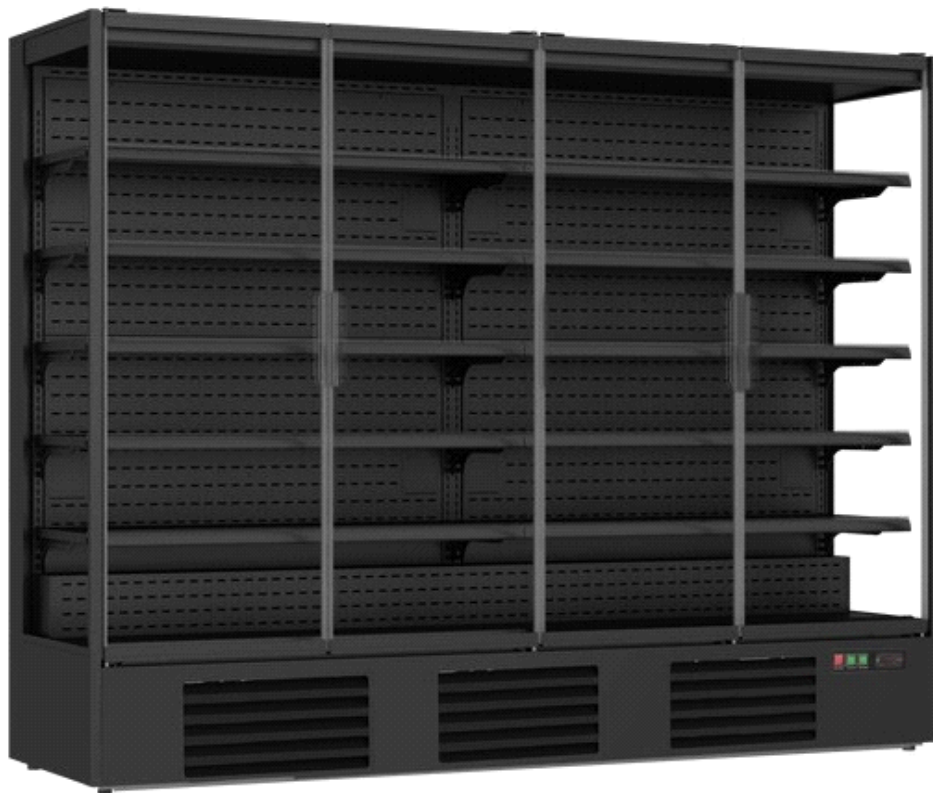

# Spare part information

**7455.3110**

**CombiSteel**

7455.3110

## Spare part list 7455.3110

POS:	Art.No.:	Omschrijving:	Aantal:
5	**	C-internal circlips	4
8	CS9338.5474	Door gasket transparent	4
9	CS9338.5474	Door gasket transparent	8
10	**	C-handle	4
12	CS9338.5460	Glass door	4
13	CS9338.5474	Door gasket transparent	4
14	**	Right-side plate(black)	1
16	**	Glass	2
17	CS9338.5458	Front grill(black)	1
18	CS9390.2410	controller	1
19	**	Power plug	1
22	CS9338.5476	LED driver	1
23	**	relay	1
24	CS9338.5448	LED driver	1
25	**	condenser	2
27	CS9338.1885	fan motor	8
28	**	motor	8
29	CS9338.2246	compressor	2
30	**	subcondenser	2
31	**	Water pan	2
32	**	Dry filter	2
33	**	stopper	4
35	**	Torsion spring stopper	4
36	**	Torsion spring fastener	4
37A	CS9338.5452	torsional spring right	3
37B	CS9338.5454	torsional spring left	1
41	CS9338.5456	supporting leg(black)	6
43	**	Left side plate(black)	1
45	**	Bottom shelf(black)	4
46	**	Vertical evaporator	2
47	**	Universal support arm(black)	20
48	**	D type LED light(white)	12
49	**	Price bar(black)	10
51	**	Narrow cabinet shelf(black)	10
.		## = Parts cannot be ordered separately.	
.		** = No article number known, must be requested specifically.	