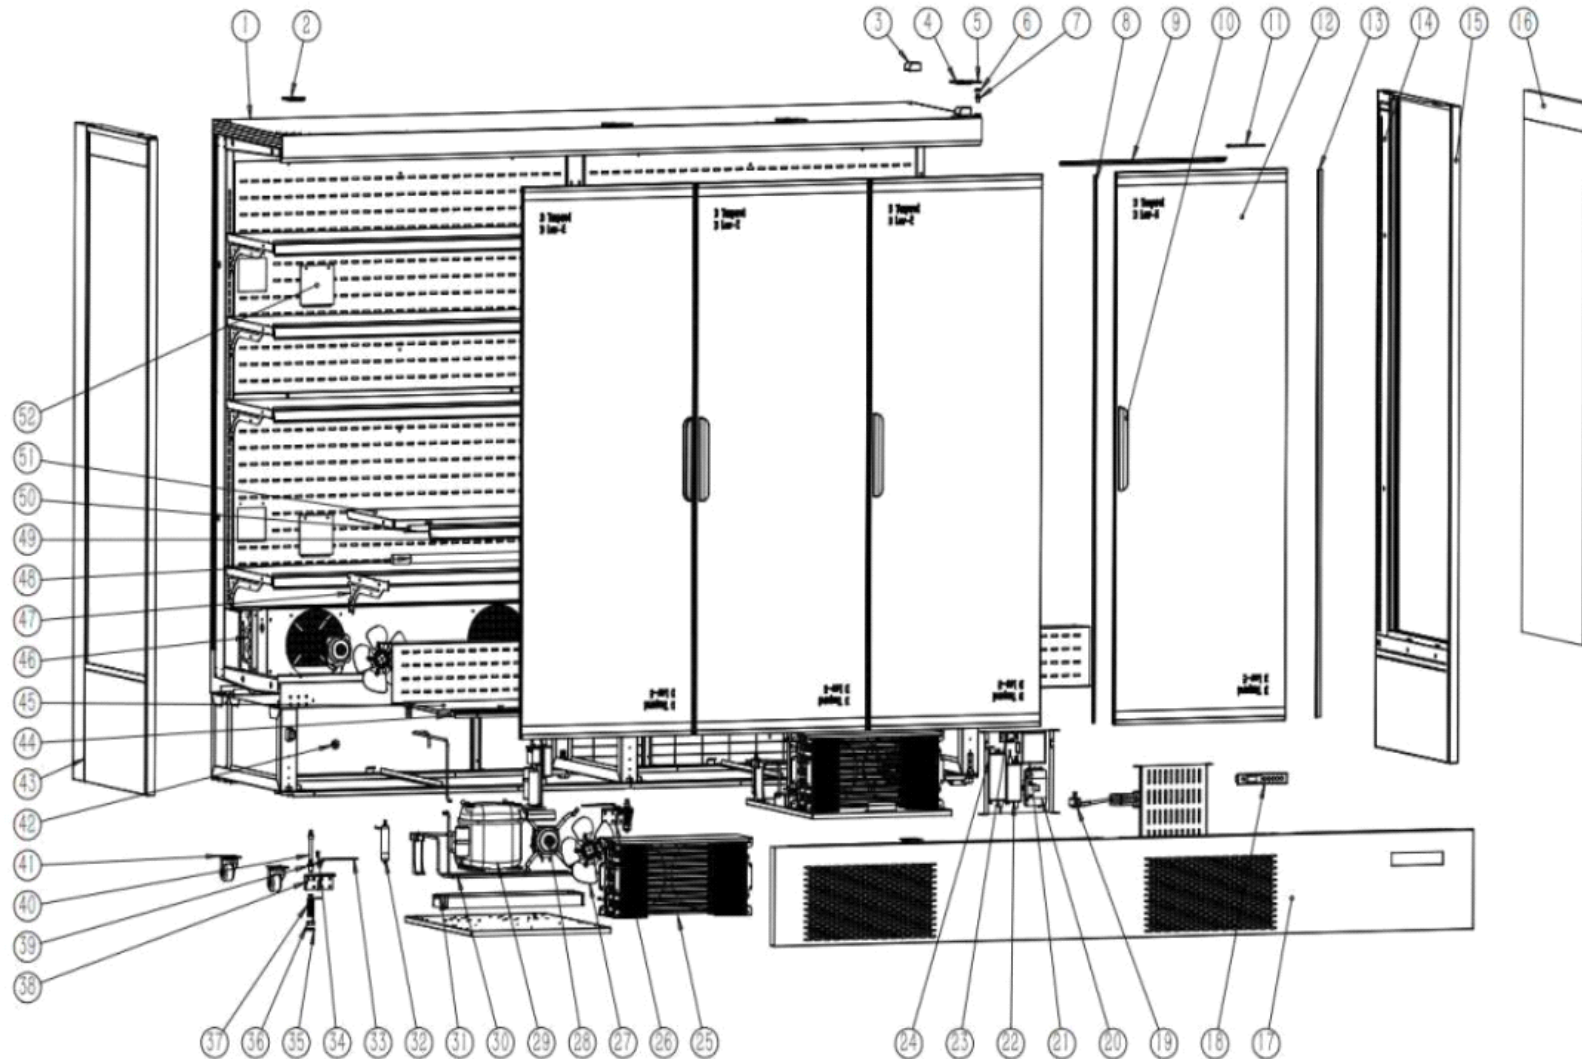

# Spare part information

**7455.3110**

**CombiSteel**

7455.3110

## Spare part list 7455.3110

POS:	Art.No.:	Omschrijving:	Aantal:
5	**	C-internal circlips	4
8	CS9338.5474	Door gasket transparent	4
9	CS9338.5474	Door gasket transparent	8
10	**	C-handle	4
12	CS9338.5460	Glass door	4
13	CS9338.5474	Door gasket transparent	4
14	**	Right-side plate(black)	1
16	**	Glass	2
17	CS9338.5458	Front grill(black)	1
18	CS9390.2410	controller	1
19	**	Power plug	1
22	CS9338.5476	LED driver	1
23	**	relay	1
24	CS9338.5448	LED driver	1
25	**	condenser	2
27	CS9338.1885	fan motor	8
28	**	motor	8
29	CS9338.2246	compressor	2
30	**	subcondenser	2
31	**	Water pan	2
32	**	Dry filter	2
33	**	stopper	4
35	**	Torsion spring stopper	4
36	**	Torsion spring fastener	4
37A	CS9338.5452	torsional spring right	3
37B	CS9338.5454	torsional spring left	1
41	CS9338.5456	supporting leg(black)	6
43	**	Left side plate(black)	1
45	**	Bottom shelf(black)	4
46	**	Vertical evaporator	2
47	**	Universal support arm(black)	20
48	**	D type LED light(white)	12
49	**	Price bar(black)	10
51	**	Narrow cabinet shelf(black)	10
.		## = Parts cannot be ordered separately.	
.		** = No article number known, must be requested specifically.	