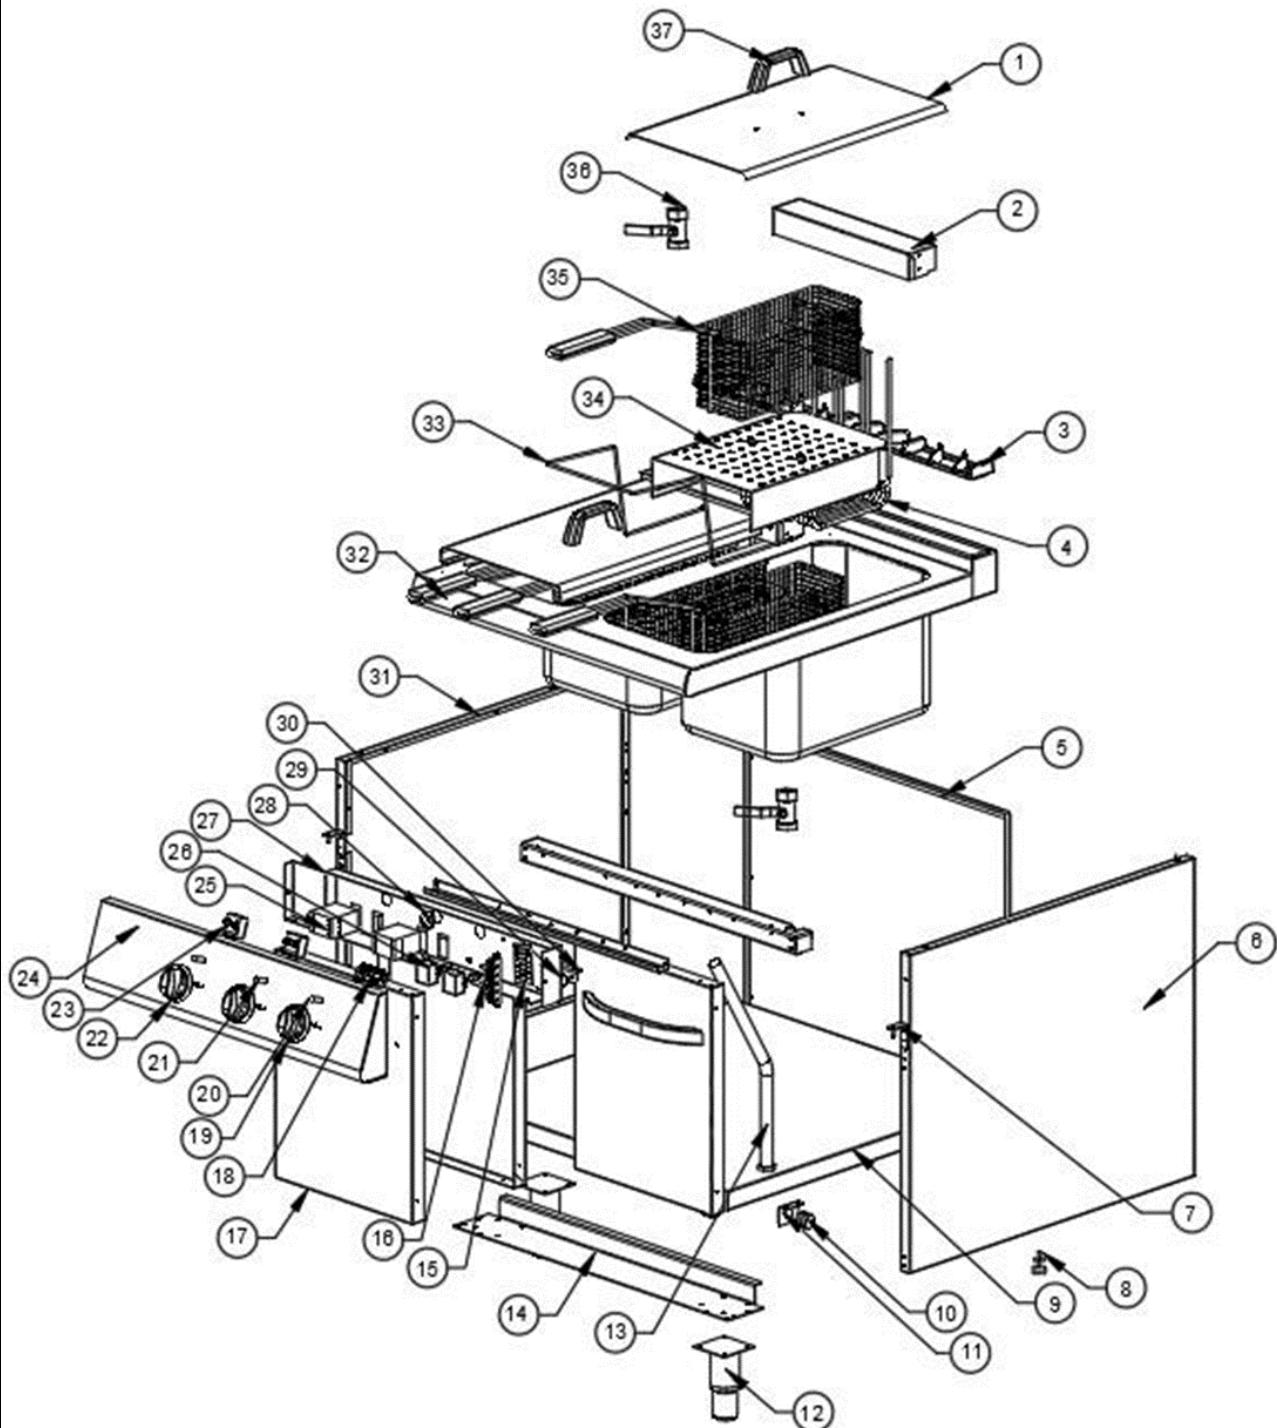

Spare part information

7178.3060

CombiSteel

7178.3060

Spare part list 7178.3060

POS:	Art.No.:	Omschrijving:	Aantal:
1	**	Lid	2
2	**	Resistance Kit	2
3	CS9289.0280	Cast Iron Chimney	2
4	CS9289.1550	Resistance 18kW	2
5	**	Back Panel	1
6	**	Side Panel Right	1
7	CS9289.1110	Upper Hinge	2
8	**	Grounding Terminal	1
9	**	Bottom Panel	1
10	**	Cable Gland PG 21	1
11	**	Cable Gland Part	1
12	CS9289.0405	Adjustable Legs	4
13	**	Electrical Inlet Pipe	1
14	**	Legs Fixing Part	2
15	**	Fiber Elc. Terminal 6	1
16	CS9289.0685	Elc. Terminal 5x3 White	1
17	**	700-900 Serie Door	2
18	CS9162.0181	0-1 Switch Monophase	1
19	CS9289.0650	Ø6 Knob	1
19A	CS9289.0901	0-1 Knob Bottom	
20	CS9289.0135	Green Light Indicator	1
21	CS9289.0050	Red Light Indicator	2
22	CS9289.0650	Ø6 Knob	2
22A	CS9289.0900	100-180°C Knob Bottom	
23	CS9162.1756	Thermostat 187 °C	2
24	**	Front Panel	1
25	CS9289.0605	Contactor 11kW	2
26	CS9289.1175	Limit Thermostat 235°C(55.32545.030)	2
27	**	Instalation Part	1
28	**	Grommet Tire	2
29	CS9289.0725	Ø25 Door Magnet	2
30	**	Door Magnet Part	1
31	**	Left Side Panel	1
32	**	Top Table + Tank	1
33	**	Resistance Lifting Shaft	2
34	**	Bottom Strainer Part	2
35	CS7178.9080	Basket 140x320x185mm	4
36	CS9289.0690	3/4" Ball Valve	1
37	CS9289.0205	Lid Handle	2
.		## = Parts cannot be ordered separately.	

Spare part list 7178.3060

POS:	Art.No.:	Omschrijving:	Aantal:
.		** = No article number known, must be requested specifically.	

7178.3060

Combisteel BV

Lightschip 63
3991CP Houten
The Netherlands

+31 (0)30 285 00 90
info@combisteel.com
www.combisteel.com