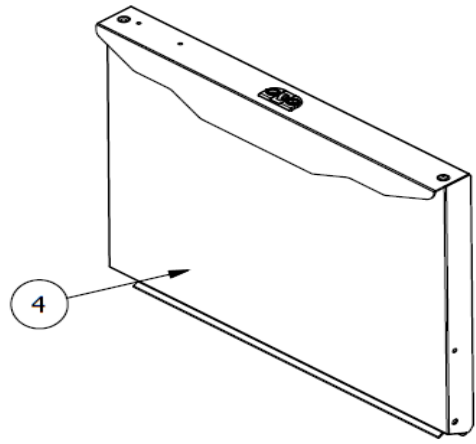

Onderdelenlijst 7280.0025

POS:	Art.No.:	Omschrijving:	Aantal:
1		DOOR ASSY TYPE 1	
2		DOOR ASSY TYPE 2	
3		DOOR ASSY TYPE 3	
4		DOOR ASSY TYPE 4	
5		DOOR ASSY TYPE 5