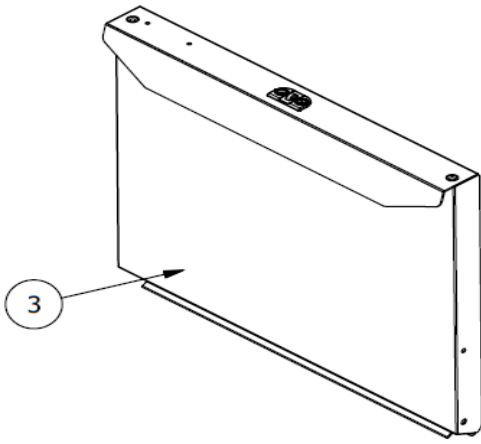

Onderdelenlijst 7280.0025

POS:	Art.No.:	Omschrijving:	Aantal:
1		DOOR ASSY TYPE 1	
2		DOOR ASSY TYPE 2	
3		DOOR ASSY TYPE 3	
4		DOOR ASSY TYPE 4	
5		DOOR ASSY TYPE 5