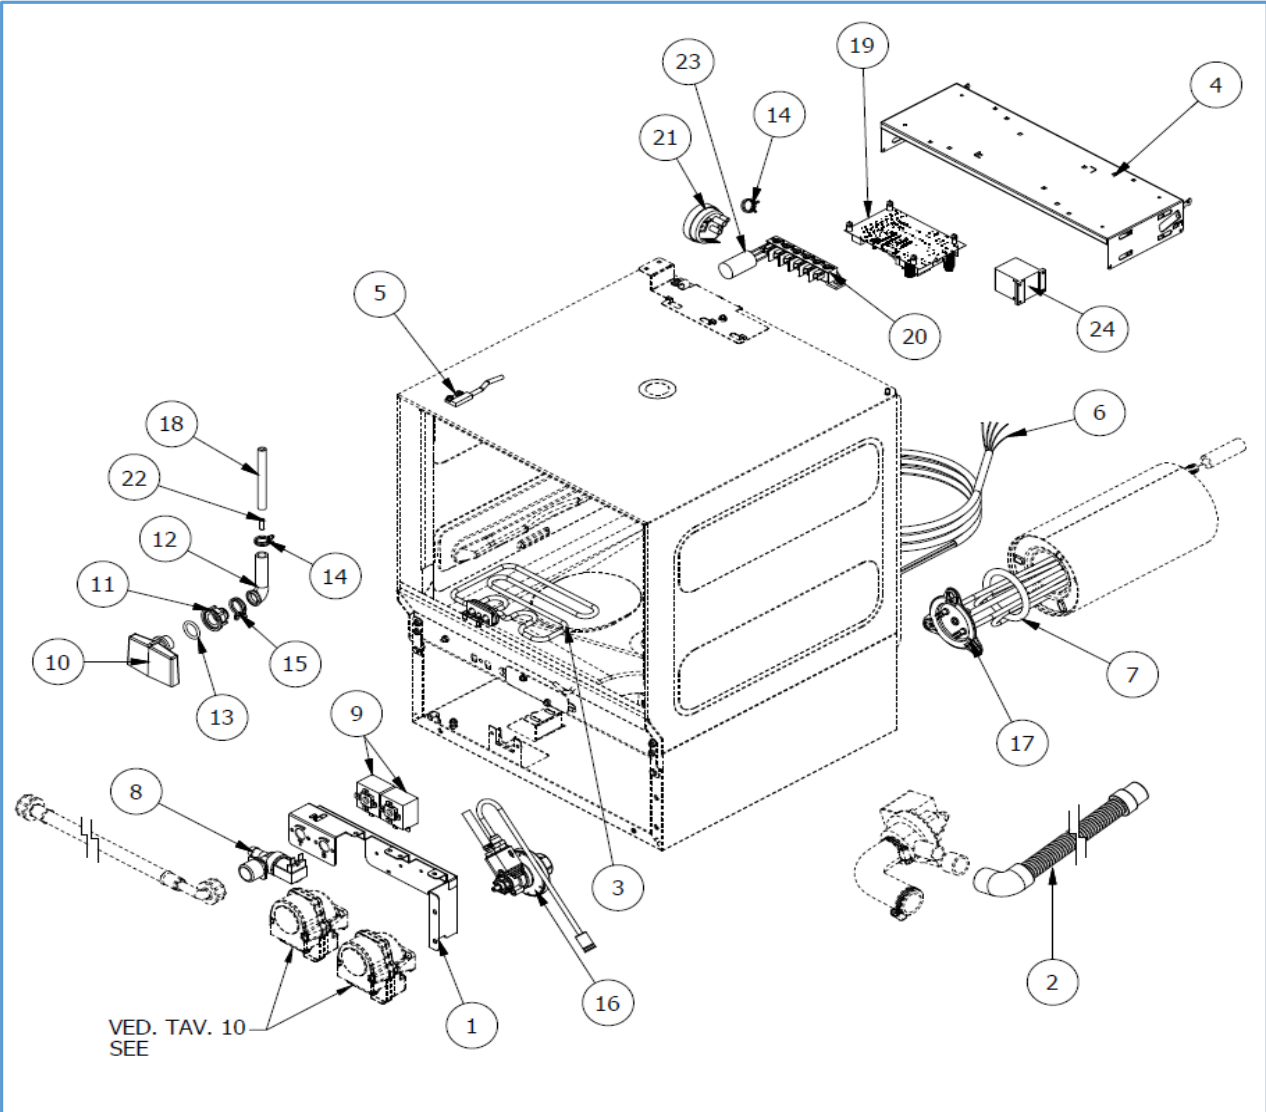

7280.0025

Onderdelen informatie

Erzatzteil information

Spare part information

Information de pièces

Onderdelenlijst 7280.0025

POS:	Art.No.:	Omschrijving:	Aantal:
1		WASHER FOR DOOR TENSIONER	
2		DOOR TENSIONER	
3		TENSIONER GUIDE	
4		S.S. BLOCK FOR DOOR TENSIONER	
5		BASE ASSY	
6		PRESSOSTAT AND TERMINAL BOARD SUPPORT	
7		REAR PANEL	
8		LOWER TRIM PANEL	
9		BOTTOM GUARD	
10		PLASTIC SNAP CABLE	
11			
12			
13		STAINLESS STEEL SCREW M4x20 TCPS	
14		MOUNTAIN BRACKET ASSY FOR RIGHT HINGE	
15		MOUNTAIN BRACKET ASSY FOR LEFT HINGE	
16	9136.1798	ADJUSTABLE FOOT M10 (*)	
17	9136.0234	CABLE CLAMP	
18		DOOR GASKET L=mm. 565 (*)	
19		MALE PLASTIC LATCH	
20	9136.1078	EPDM GASKET DIM. mm.20x2x565 L (*)	
21		LINCHPIN	
22		TENSIONING PIN	
23		LOWER REAR PANEL	
24	9136.1526	MAGNETIC UNIT (*)	
25		DOOR JACK ASSY (*)	

Onderdelenlijst 7280.0025

POS:	Art.No.:	Omschrijving:	Aantal:
1		DETERGENT DISPENSER-THERMOSTATS SUPPORT	
2		DRAIN HOSE L=2500 mm	
3		HEATING ELEMENT 240V 2400W (*)	
4		ELECTRICAL SUPPORT	
5	9136.2706	PROX MAGNETIC MICROSWITCH (*)	
6		POWER CORD SUPPLY 5G 1,5	
7	9998.5876	O-RING FOR BOILER FLANGE (*)	
8	9136.0193	SINGLE SOLENOID VALVE 90° 230V (*)	
9	9136.0179	AJUSTABLE 0÷90° THERMOSTAT (*)	
10		AIR TRAP (*)	
11	9136.1043	AIR TRAP NUT	
12	9136.0814	ANTI-CONDENSATION PIPE FITTING	
13	9136.0816	O-RING 4081	
14	9136.0190	∅ 15,9-14,8 HOSE CLAMP	
15	9136.0192	∅ 21,6-20,6 WIRE CLAMP	
16		RINSE-AID DISPENSER (*)	
17	9136.0477	BOILER HEATING ELEMENT 230V 4500W (*)	
17A	9136.3132	BOILER HEATING ELEMENT 230V 6000W (OPTIONAL)	
18	9136.0652	EPDM HOSE , BLACK D. mm. 5x10	
19		MULTIFUNCTION ELECTRONIC TIMER (*)	
20		TERMINAL BOARD FV 122 - 40A - 450V	
21	9136.3118	PRESSOSTAT LEVEL 28/12 (*)	
22	9136.0815	BRASS PIPE	
23	9136.0787	INTERFERENCE SUPPRESSOR 0,47 µF	
24	9136.1389	CONTACTOR 230V 50÷60Hz	