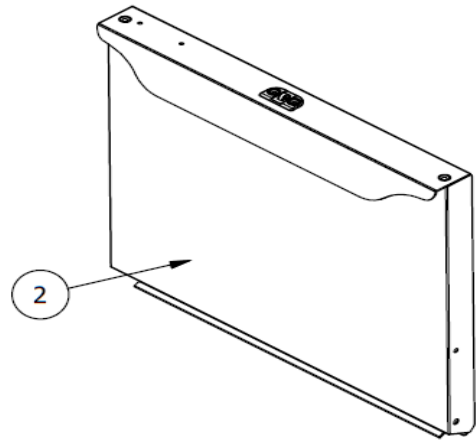

Onderdelenlijst 7280.0025

POS:	Art.No.:	Omschrijving:	Aantal:
1		DOOR ASSY TYPE 1	
2		DOOR ASSY TYPE 2	
3		DOOR ASSY TYPE 3	
4		DOOR ASSY TYPE 4	
5		DOOR ASSY TYPE 5