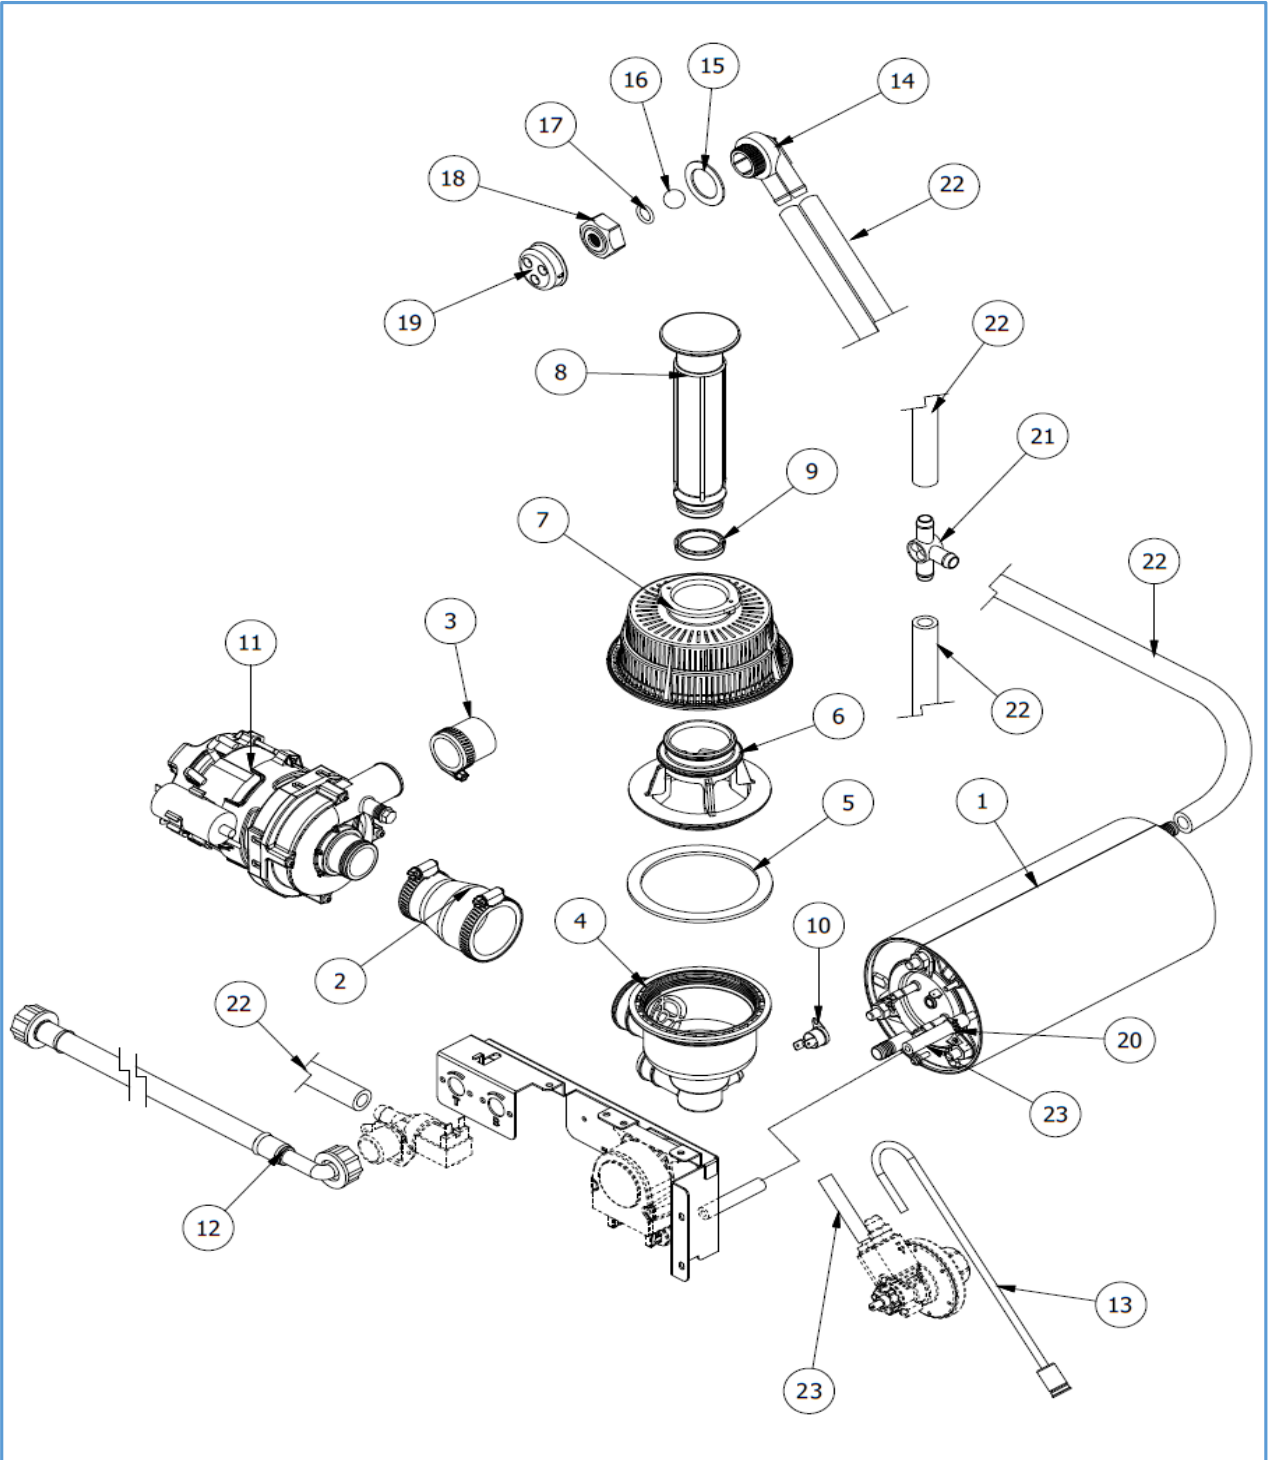

7280.0025

Onderdelen informatie

Erzatzteil information

Spare part information

Information de pièces

Onderdelenlijst 7280.0025

POS:	Art.No.:	Omschrijving:	Aantal:
1		WASHER FOR DOOR TENSIONER	
2		DOOR TENSIONER	
3		TENSIONER GUIDE	
4		S.S. BLOCK FOR DOOR TENSIONER	
5		BASE ASSY	
6		PRESSOSTAT AND TERMINAL BOARD SUPPORT	
7		REAR PANEL	
8		LOWER TRIM PANEL	
9		BOTTOM GUARD	
10		PLASTIC SNAP CABLE	
11			
12			
13		STAINLESS STEEL SCREW M4x20 TCPS	
14		MOUNTAIN BRACKET ASSY FOR RIGHT HINGE	
15		MOUNTAIN BRACKET ASSY FOR LEFT HINGE	
16	9136.1798	ADJUSTABLE FOOT M10 (*)	
17	9136.0234	CABLE CLAMP	
18		DOOR GASKET L=mm. 565 (*)	
19		MALE PLASTIC LATCH	
20	9136.1078	EPDM GASKET DIM. mm.20x2x565 L (*)	
21		LINCHPIN	
22		TENSIONING PIN	
23		LOWER REAR PANEL	
24	9136.1526	MAGNETIC UNIT (*)	
25		DOOR JACK ASSY (*)	

Onderdelenlijst 7280.0025

POS:	Art.No.:	Omschrijving:	Aantal:
1		DETERGENT DISPENSER-THERMOSTATS SUPPORT	
2		DRAIN HOSE L=2500 mm	
3		HEATING ELEMENT 240V 2400W (*)	
4		ELECTRICAL SUPPORT	
5	9136.2706	PROX MAGNETIC MICROSWITCH (*)	
6		POWER CORD SUPPLY 5G 1,5	
7	9998.5876	O-RING FOR BOILER FLANGE (*)	
8	9136.0193	SINGLE SOLENOID VALVE 90° 230V (*)	
9	9136.0179	AJUSTABLE 0÷90° THERMOSTAT (*)	
10		AIR TRAP (*)	
11	9136.1043	AIR TRAP NUT	
12	9136.0814	ANTI-CONDENSATION PIPE FITTING	
13	9136.0816	O-RING 4081	
14	9136.0190	∅ 15,9-14,8 HOSE CLAMP	
15	9136.0192	∅ 21,6-20,6 WIRE CLAMP	
16		RINSE-AID DISPENSER (*)	
17	9136.0477	BOILER HEATING ELEMENT 230V 4500W (*)	
17A	9136.3132	BOILER HEATING ELEMENT 230V 6000W (OPTIONAL)	
18	9136.0652	EPDM HOSE , BLACK D. mm. 5x10	
19		MULTIFUNCTION ELECTRONIC TIMER (*)	
20		TERMINAL BOARD FV 122 - 40A - 450V	
21	9136.3118	PRESSOSTAT LEVEL 28/12 (*)	
22	9136.0815	BRASS PIPE	
23	9136.0787	INTERFERENCE SUPPRESSOR 0,47 µF	
24	9136.1389	CONTACTOR 230V 50÷60Hz	