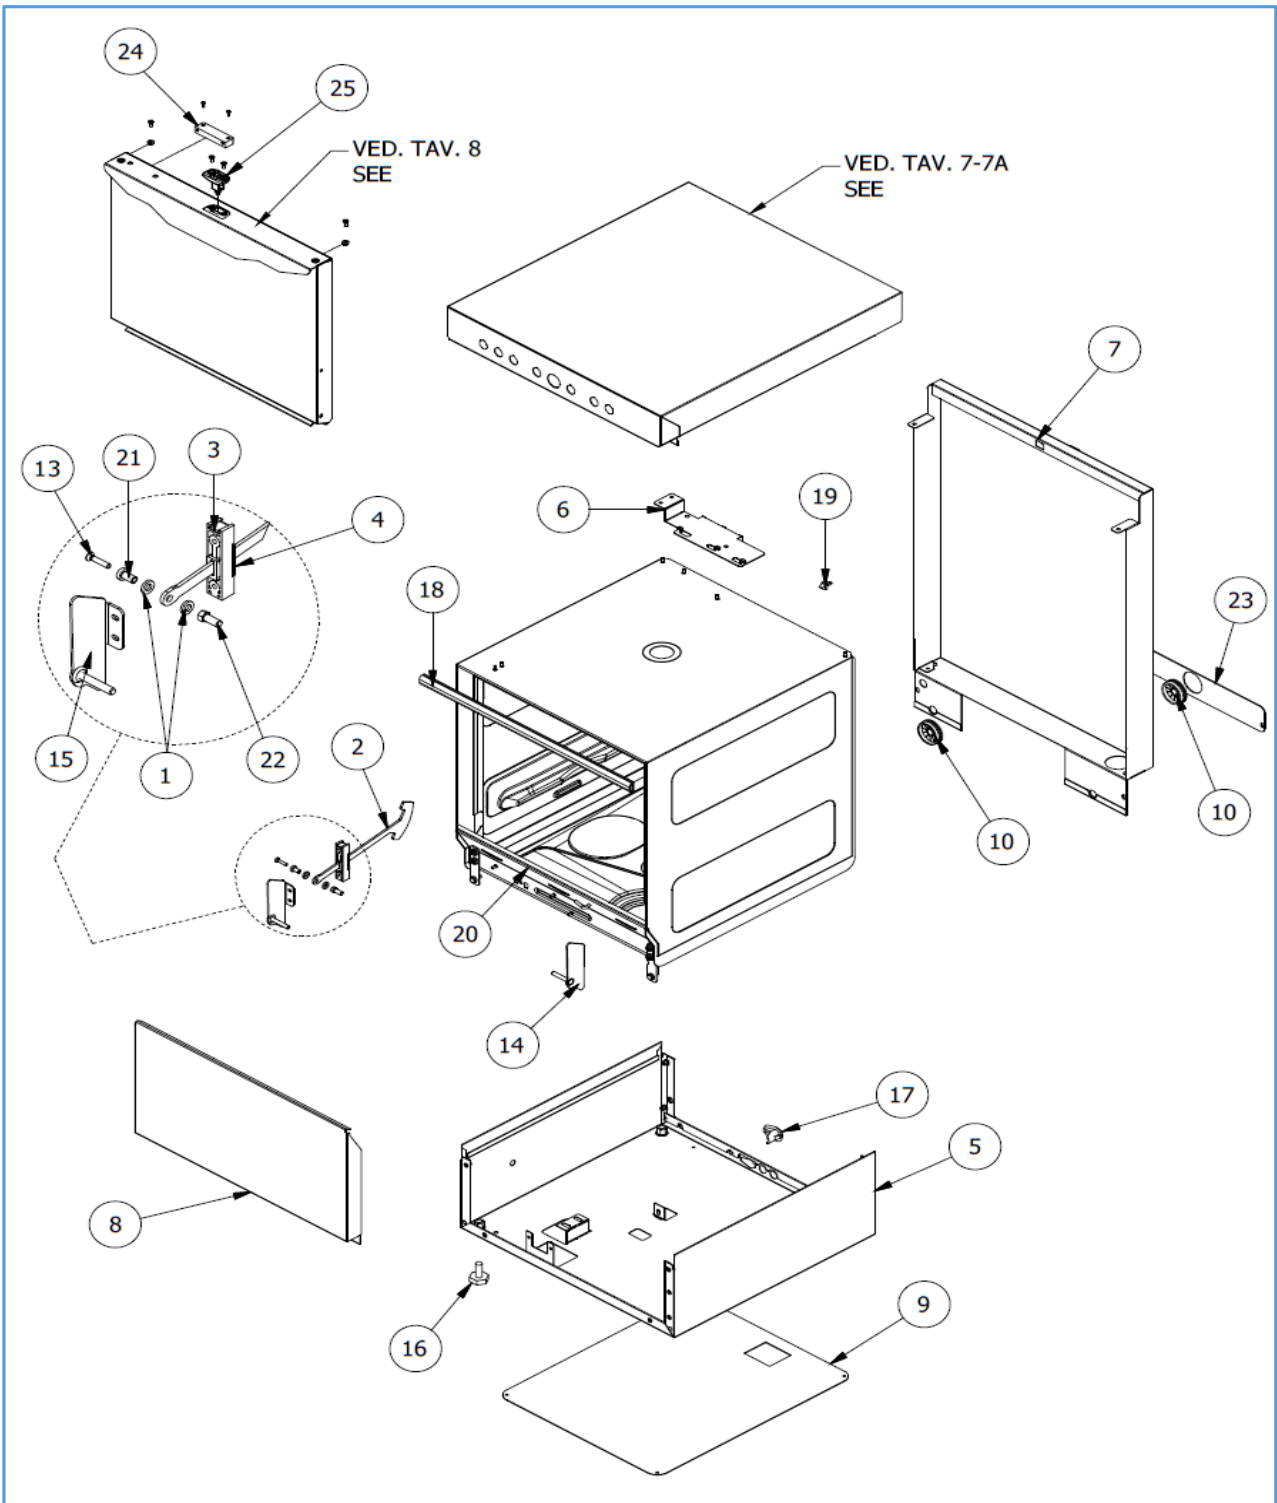

7280.0025

Onderdelen informatie

Erzatzteil information

Spare part information

Information de pièces

Onderdelenlijst 7280.0025

POS:	Art.No.:	Omschrijving:	Aantal:
1		WASHER FOR DOOR TENSIONER	
2		DOOR TENSIONER	
3		TENSIONER GUIDE	
4		S.S. BLOCK FOR DOOR TENSIONER	
5		BASE ASSY	
6		PRESSOSTAT AND TERMINAL BOARD SUPPORT	
7		REAR PANEL	
8		LOWER TRIM PANEL	
9		BOTTOM GUARD	
10		PLASTIC SNAP CABLE	
11			
12			
13		STAINLESS STEEL SCREW M4x20 TCPS	
14		MOUNTAIN BRACKET ASSY FOR RIGHT HINGE	
15		MOUNTAIN BRACKET ASSY FOR LEFT HINGE	
16	9136.1798	ADJUSTABLE FOOT M10 (*)	
17	9136.0234	CABLE CLAMP	
18		DOOR GASKET L=mm. 565 (*)	
19		MALE PLASTIC LATCH	
20	9136.1078	EPDM GASKET DIM. mm.20x2x565 L (*)	
21		LINCHPIN	
22		TENSIONING PIN	
23		LOWER REAR PANEL	
24	9136.1526	MAGNETIC UNIT (*)	
25		DOOR JACK ASSY (*)	

Onderdelenlijst 7280.0025

POS:	Art.No.:	Omschrijving:	Aantal:
1		DETERGENT DISPENSER-THERMOSTATS SUPPORT	
2		DRAIN HOSE L=2500 mm	
3		HEATING ELEMENT 240V 2400W (*)	
4		ELECTRICAL SUPPORT	
5	9136.2706	PROX MAGNETIC MICROSWITCH (*)	
6		POWER CORD SUPPLY 5G 1,5	
7	9998.5876	O-RING FOR BOILER FLANGE (*)	
8	9136.0193	SINGLE SOLENOID VALVE 90° 230V (*)	
9	9136.0179	AJUSTABLE 0÷90° THERMOSTAT (*)	
10		AIR TRAP (*)	
11	9136.1043	AIR TRAP NUT	
12	9136.0814	ANTI-CONDENSATION PIPE FITTING	
13	9136.0816	O-RING 4081	
14	9136.0190	∅ 15,9-14,8 HOSE CLAMP	
15	9136.0192	∅ 21,6-20,6 WIRE CLAMP	
16		RINSE-AID DISPENSER (*)	
17	9136.0477	BOILER HEATING ELEMENT 230V 4500W (*)	
17A	9136.3132	BOILER HEATING ELEMENT 230V 6000W (OPTIONAL)	
18	9136.0652	EPDM HOSE , BLACK D. mm. 5x10	
19		MULTIFUNCTION ELECTRONIC TIMER (*)	
20		TERMINAL BOARD FV 122 - 40A - 450V	
21	9136.3118	PRESSOSTAT LEVEL 28/12 (*)	
22	9136.0815	BRASS PIPE	
23	9136.0787	INTERFERENCE SUPPRESSOR 0,47 µF	
24	9136.1389	CONTACTOR 230V 50÷60Hz	