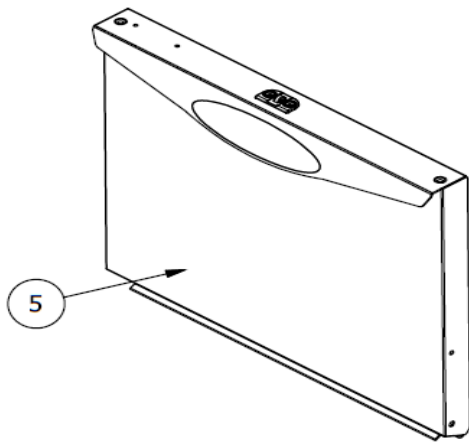

Onderdelenlijst 7280.0025

POS:	Art.No.:	Omschrijving:	Aantal:
1		DOOR ASSY TYPE 1	
2		DOOR ASSY TYPE 2	
3		DOOR ASSY TYPE 3	
4		DOOR ASSY TYPE 4	
5		DOOR ASSY TYPE 5