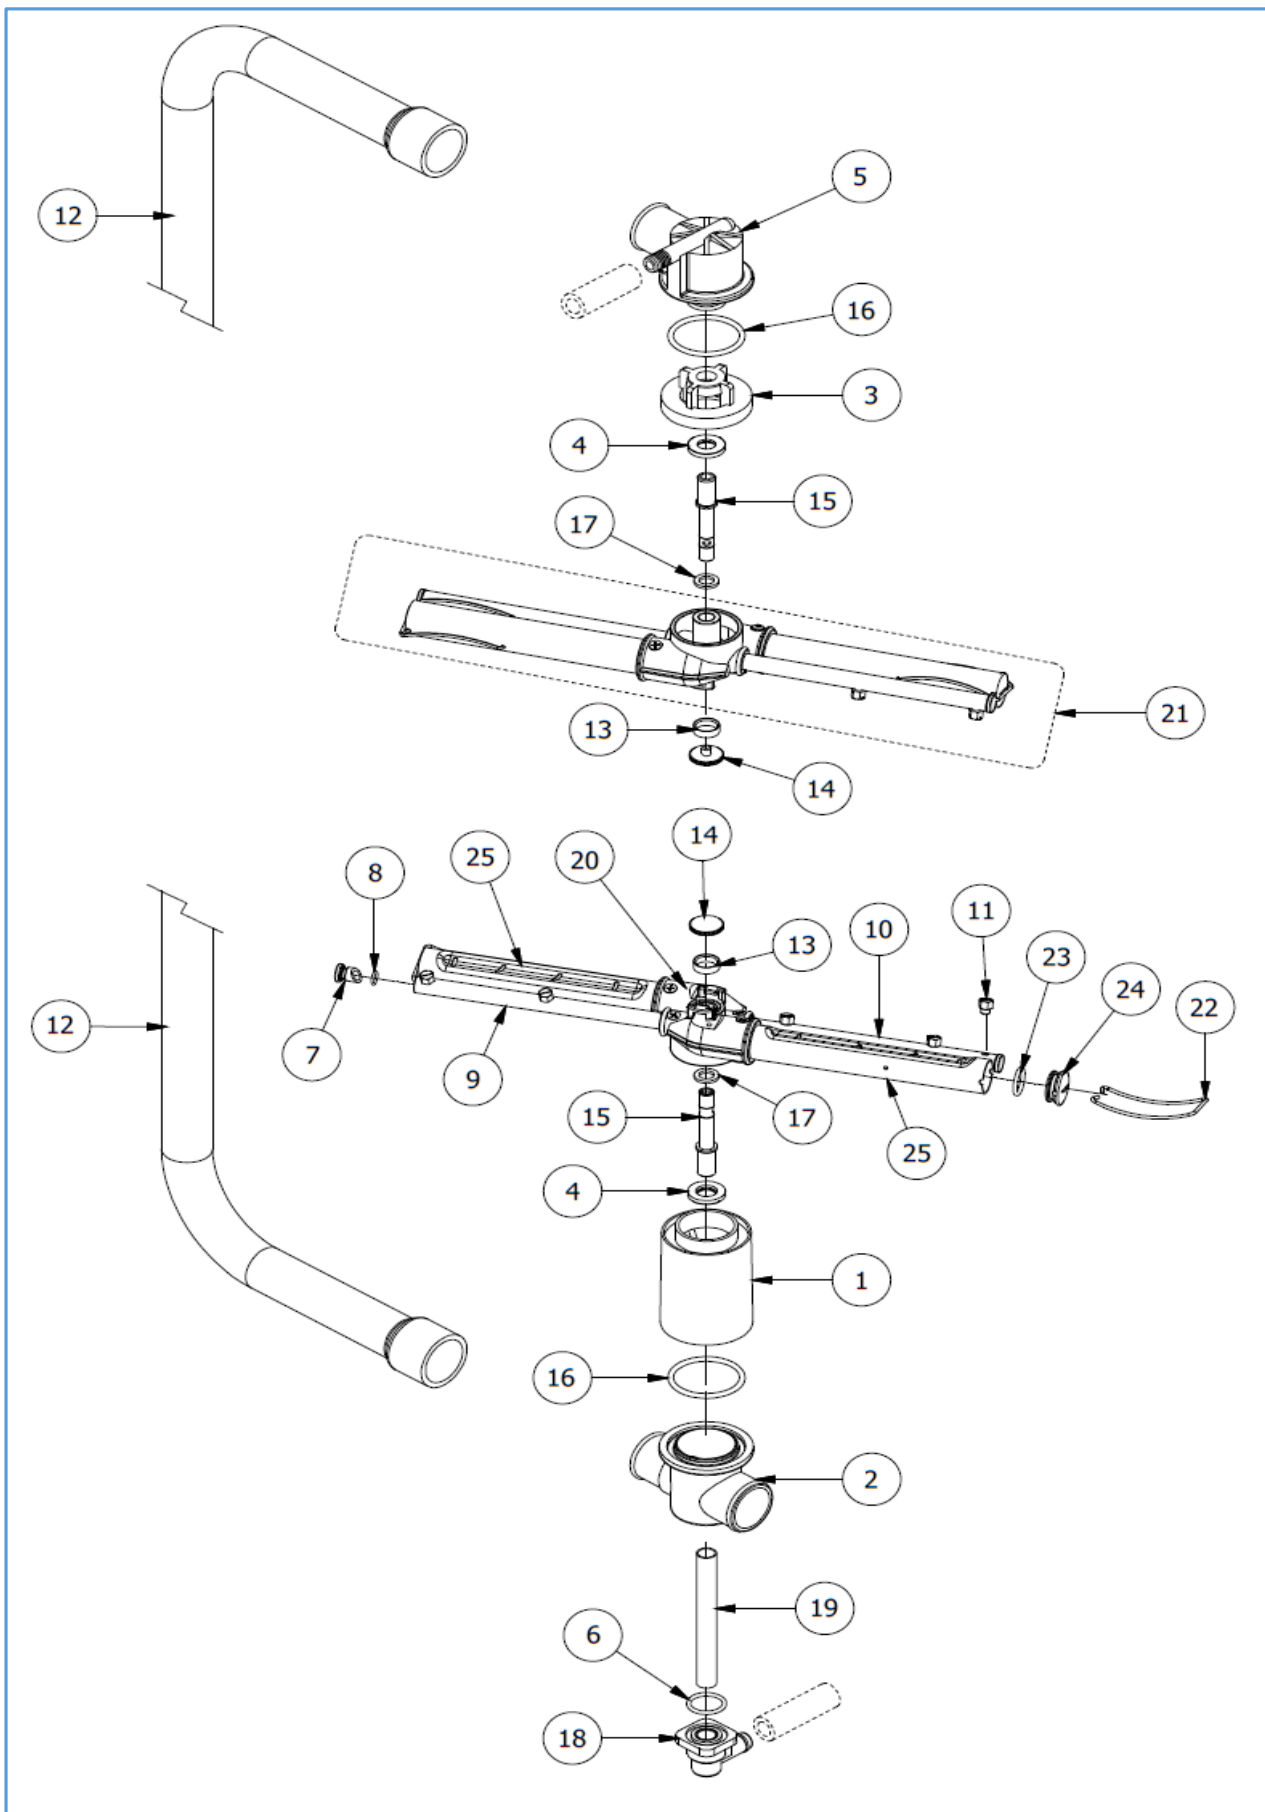

Onderdelenlijst 7280.0025

POS:	Art.No.:	Omschrijving:	Aantal:
1	9136.1244	PLASTIC CYLINDER FOR WASH ARMS	
2	9136.0605	LOWER CONNECTING ROD	
3	9136.2653	PLASTIC CONNECTION FLANGE	
4	9136.1242	SUPPORTING WASHER	
5	9136.1037	UPPER CONNECTING ROD	
6	9136.0101	O-RING 128	
7	9136.0690	RINSE PLASTIC PLUG (*)	
8	9136.0700	O-RING 106	
9	9136.1055	RIGHT RINSE PIPE SEGMENT	
10	9136.1056	LEFT RINSE PIPE SEGMENT	
11	9136.3172	STAINLESS STEEL RINSE NOZZLE M6	
12		WASHING PIPE	
13	9136.0796	PTFE RING (*)	
14	9136.0451	STAINLESS STEEL KNURLED SCREW(*)	
15	9136.0608	WASHING ARMS FULCRUM	
16	9136.0525	O-RING 147	
17	9136.0463	WASHING ARMS WASHER (*)	
18	9136.2422	90° PLASTIC CONNECTION M13x1	
19	9136.0609	STAINLESS STEEL CONNECTION ROD	
20	9136.0580	4RP DISTRIBUTOR (*)	
21	9136.3014	WASHING ARM ASSY	
22	9136.0743	LEAF SPRING	
23	9136.0112	O-RING 121	
24	9136.0741	WASHING ARMS PLASTIC PLUG (*)	
25	9136.2982	WASHING ARMS PIPE SEGMENT