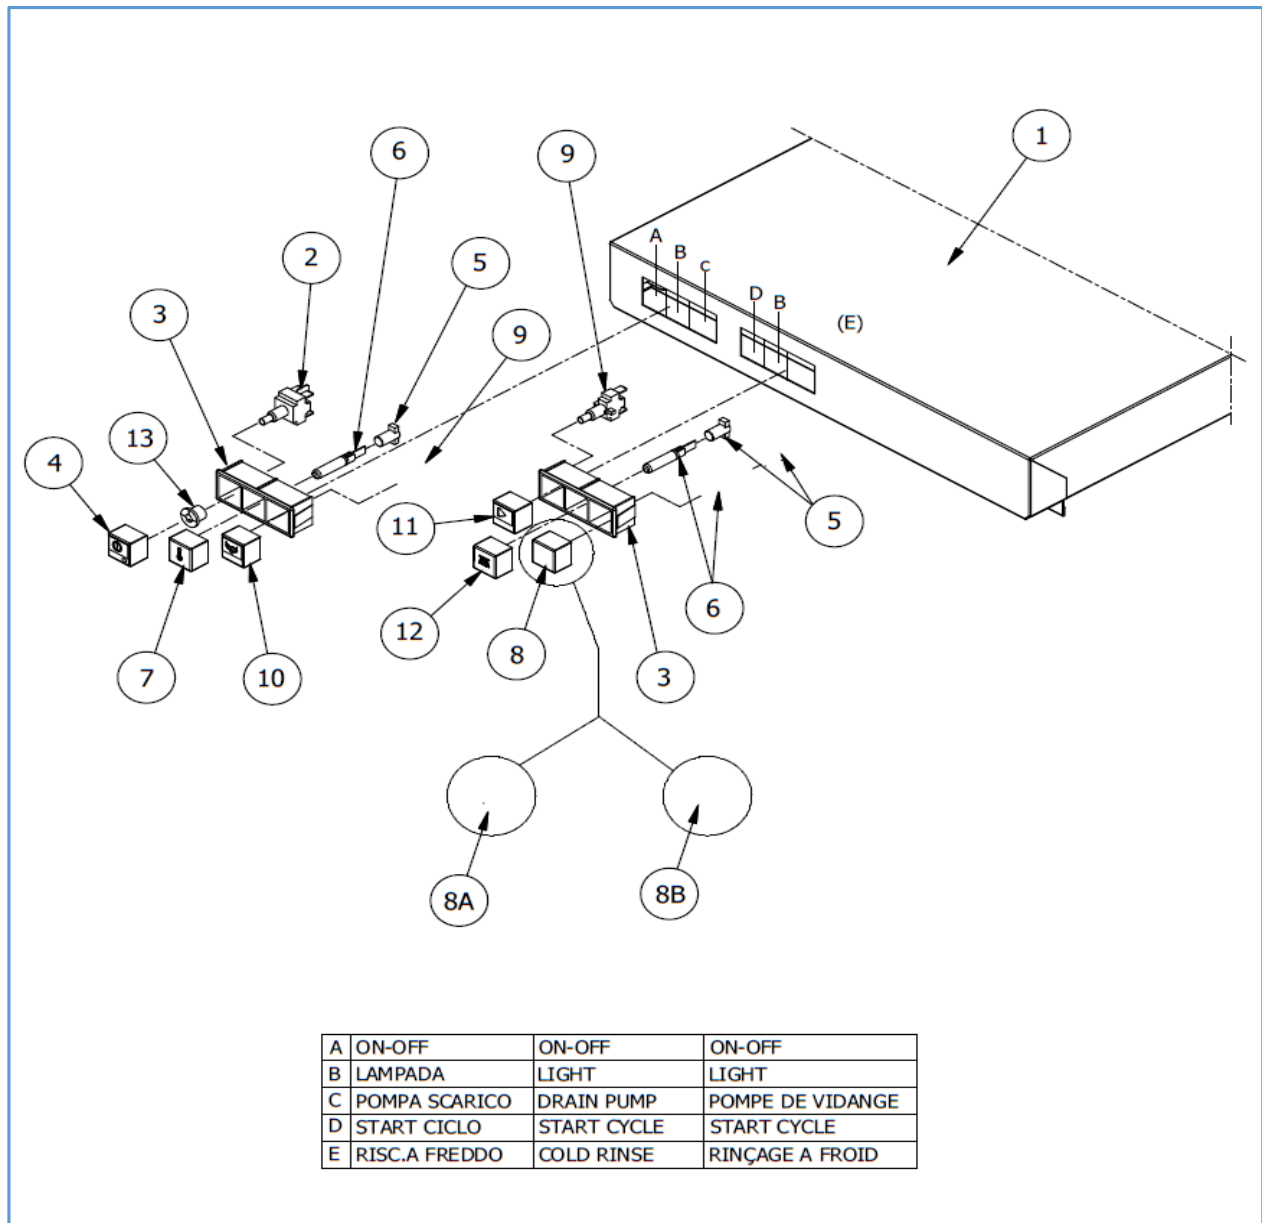

Onderdelenlijst 7280.0025

POS:	Art.No.:	Omschrijving:	Aantal:
1		AUTOMATIC WATER SOFTNER	
2	9136.2147	DOUBLE SOLENOID VALVE 90° 230V D.A. (*)	
3	9136.0458	WATER SOFTNER RING NUT	
4	9136.0457	SALT CONTAINER PLUG	
5	9136.1622	GASKET	
6		SOLENOID VALVE DOUBLE EXIT (*)	
7		WATER SOFTNER CONNECTIONE CABLE	
8	9136.1610	D. mm. 11,5x19 BLACK RUBBER HOSE (*)	
9		D. mm.10x17 BLACK RUBBER HOSE	

A	ON-OFF	ON-OFF	ON-OFF
B	LAMPADA	LIGHT	LIGHT
C	SELETTORE CICLO	CYCLE SELECTOR	SÉLECTION DU CYCLE
D	START CICLO	START CYCLE	START CYCLE
E	POMPA SCARICO	DRAIN PUMP	POMPE DE VIDANGE
F	RISC.A FREDDO	COLD RINSE	RINÇAGE A FROID

Onderdelenlijst 7280.0025

POS:	Art.No.:	Omschrijving:	Aantal:
1		UPPER COVER ASSY	
2	9136.1133	CM-NA TWO-POLE SWITCH (*)	
3		D. 16 DARK GREY SUPPORT	
4		D. 25 DARK GREY SUPPORT	
5	9136.1063	LIGHT INDICATOR HOLDER (*)	
6	9136.1069	230V TRANSPARENT INDICATOR LIGHT(*)	
7	9136.1067	NEUTRAL COVER FOR LAMP (*)	
8	9136.1897	NO SINGLE POLE SWITCH (*)	
9	9136.1132	CM-NO PUSH BUTTON (*)	
10		D.16 DARK GREY EMBOSSED BUTTON	
11		D.25 DARK GREY EMBOSSED BUTTON	
12		D. 25 BLUE SUPPORT	
13		D.25 BLUE EMBOSSED BUTTON	
14		UPPER COVER ASSY	