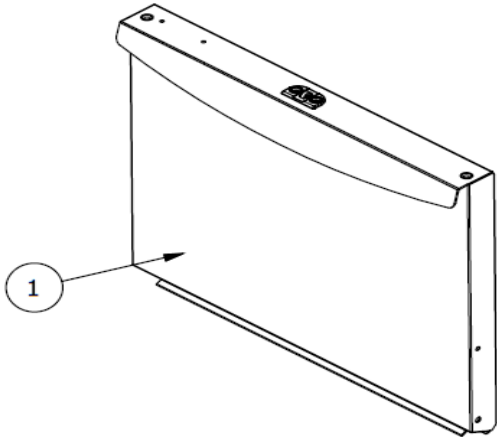

Onderdelenlijst 7280.0025

POS:	Art.No.:	Omschrijving:	Aantal:
1		DOOR ASSY TYPE 1	
2		DOOR ASSY TYPE 2	
3		DOOR ASSY TYPE 3	
4		DOOR ASSY TYPE 4	
5		DOOR ASSY TYPE 5