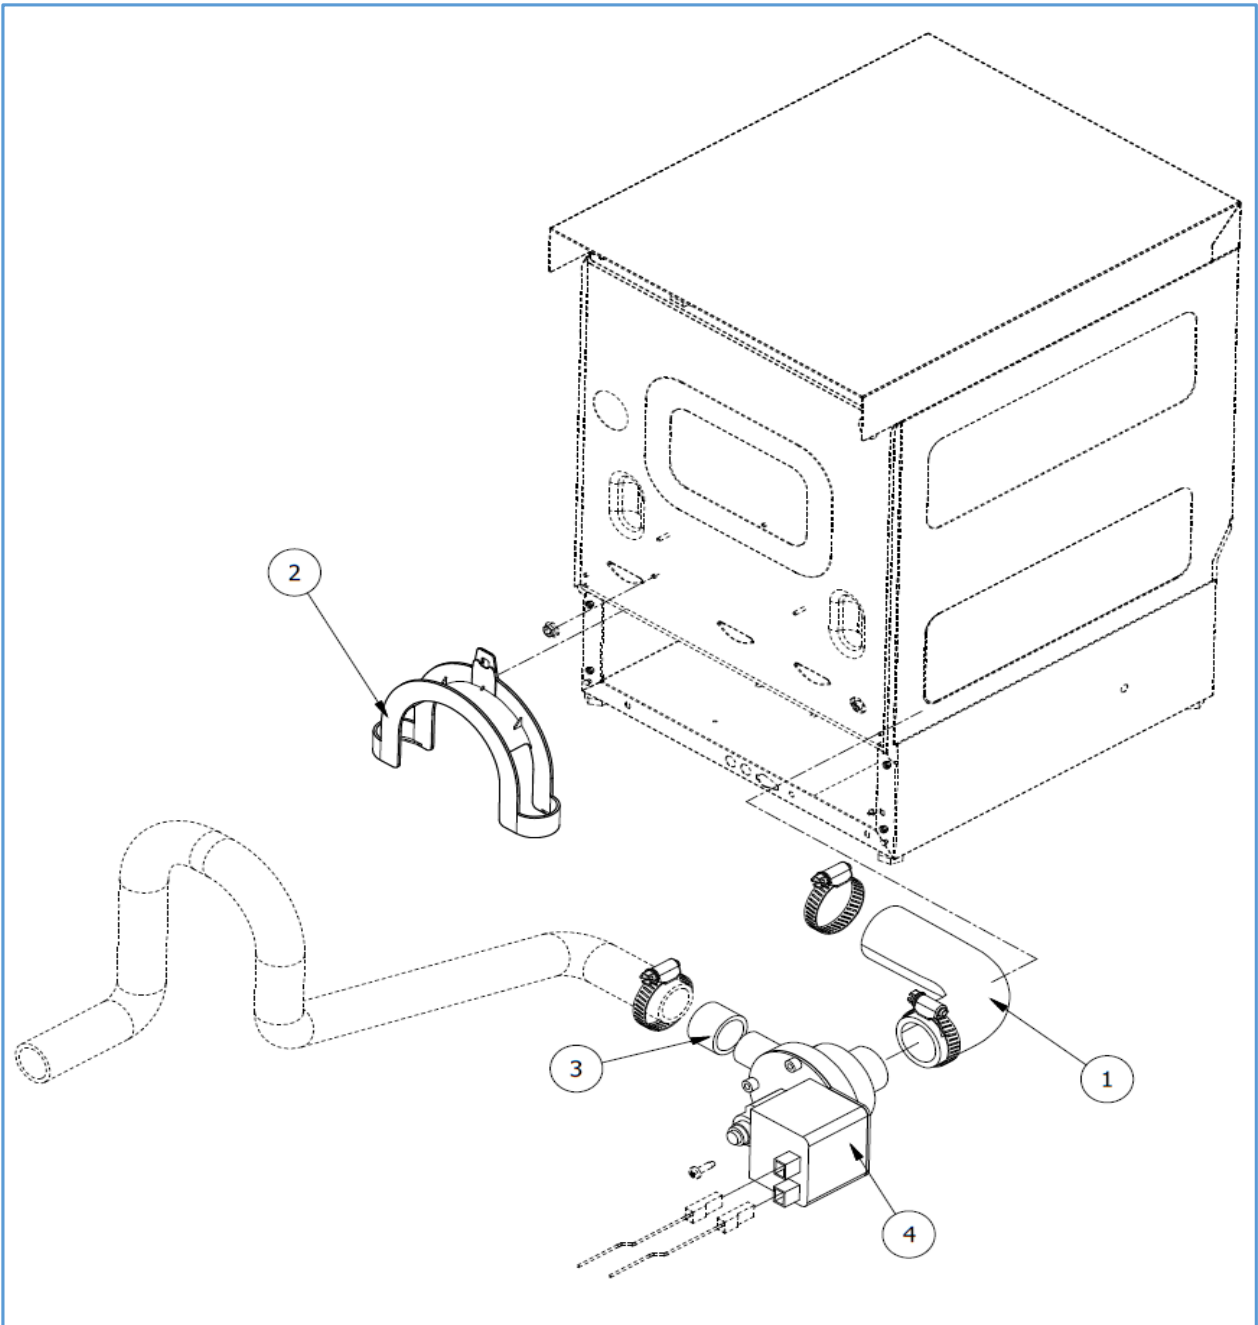

Onderdelenlijst 7280.0025

POS:	Art.No.:	Omschrijving:	Aantal:
1	9136.1336	RUBBER COUPLING	
2	9136.3116	DRAIN HOSE SUPPORT	
3		EPDM HOSE	
4	9136.2149	DRAIN PUMP 230V 50Hz(*)	
4A		DRAIN PUMP 220V 60Hz(*)