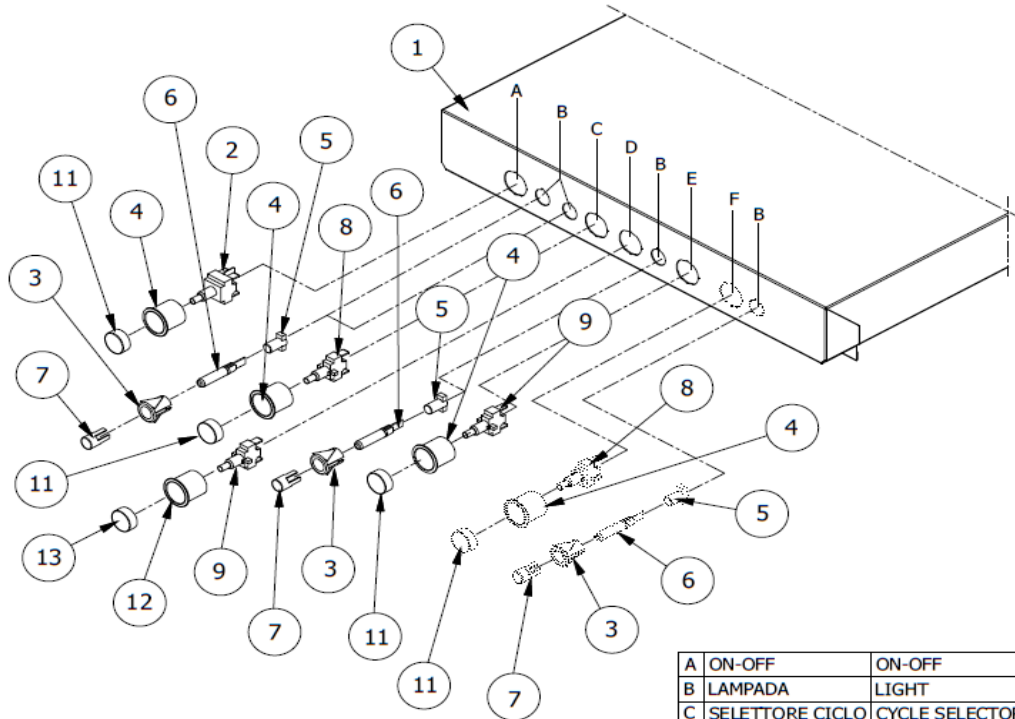

Onderdelenlijst 7280.0025

POS:	Art.No.:	Omschrijving:	Aantal:
1	9136.1244	PLASTIC CYLINDER FOR WASH ARMS	
2	9136.0605	LOWER CONNECTING ROD	
3	9136.2653	PLASTIC CONNECTION FLANGE	
4	9136.1242	SUPPORTING WASHER	
5	9136.1037	UPPER CONNECTING ROD	
6	9136.0101	O-RING 128	
7	9136.0690	RINSE PLASTIC PLUG (*)	
8	9136.0700	O-RING 106	
9	9136.1055	RIGHT RINSE PIPE SEGMENT	
10	9136.1056	LEFT RINSE PIPE SEGMENT	
11	9136.3172	STAINLESS STEEL RINSE NOZZLE M6	
12		WASHING PIPE	
13	9136.0796	PTFE RING (*)	
14	9136.0451	STAINLESS STEEL KNURLED SCREW(*)	
15	9136.0608	WASHING ARMS FULCRUM	
16	9136.0525	O-RING 147	
17	9136.0463	WASHING ARMS WASHER (*)	
18	9136.2422	90° PLASTIC CONNECTION M13x1	
19	9136.0609	STAINLESS STEEL CONNECTION ROD	
20	9136.0580	4RP DISTRIBUTOR (*)	
21	9136.3014	WASHING ARM ASSY	
22	9136.0743	LEAF SPRING	
23	9136.0112	O-RING 121	
24	9136.0741	WASHING ARMS PLASTIC PLUG (*)	
25	9136.2982	WASHING ARMS PIPE SEGMENT	

Onderdelenlijst 7280.0025

POS:	Art.No.:	Omschrijving:	Aantal:
1		AUTOMATIC WATER SOFTNER	
2	9136.2147	DOUBLE SOLENOID VALVE 90° 230V D.A. (*)	
3	9136.0458	WATER SOFTNER RING NUT	
4	9136.0457	SALT CONTAINER PLUG	
5	9136.1622	GASKET	
6		SOLENOID VALVE DOUBLE EXIT (*)	
7		WATER SOFTNER CONNECTIONE CABLE	
8	9136.1610	D. mm. 11,5x19 BLACK RUBBER HOSE (*)	
9		D. mm.10x17 BLACK RUBBER HOSE	