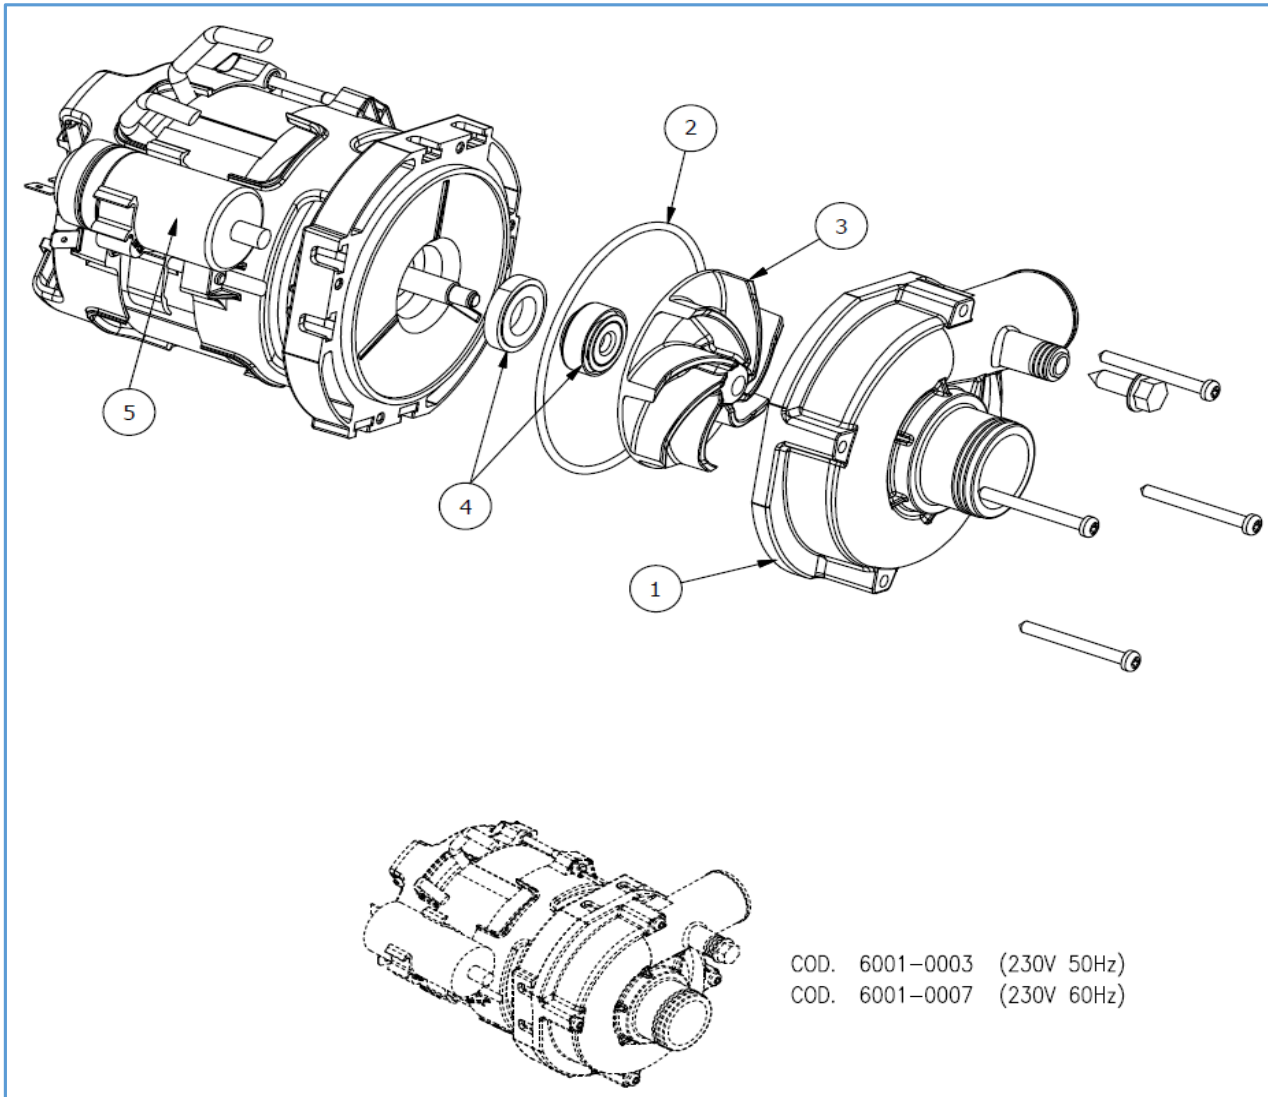

Onderdelenlijst 7280.0025

POS:	Art.No.:	Omschrijving:	Aantal:
1		PUMP PLASTIC BODY	
2	9136.2852	GASKET	
3		IMPELLER	
4	9136.2471	MECHANICAL SEAL ASSY	
5		CAPACITOR 12,5μF