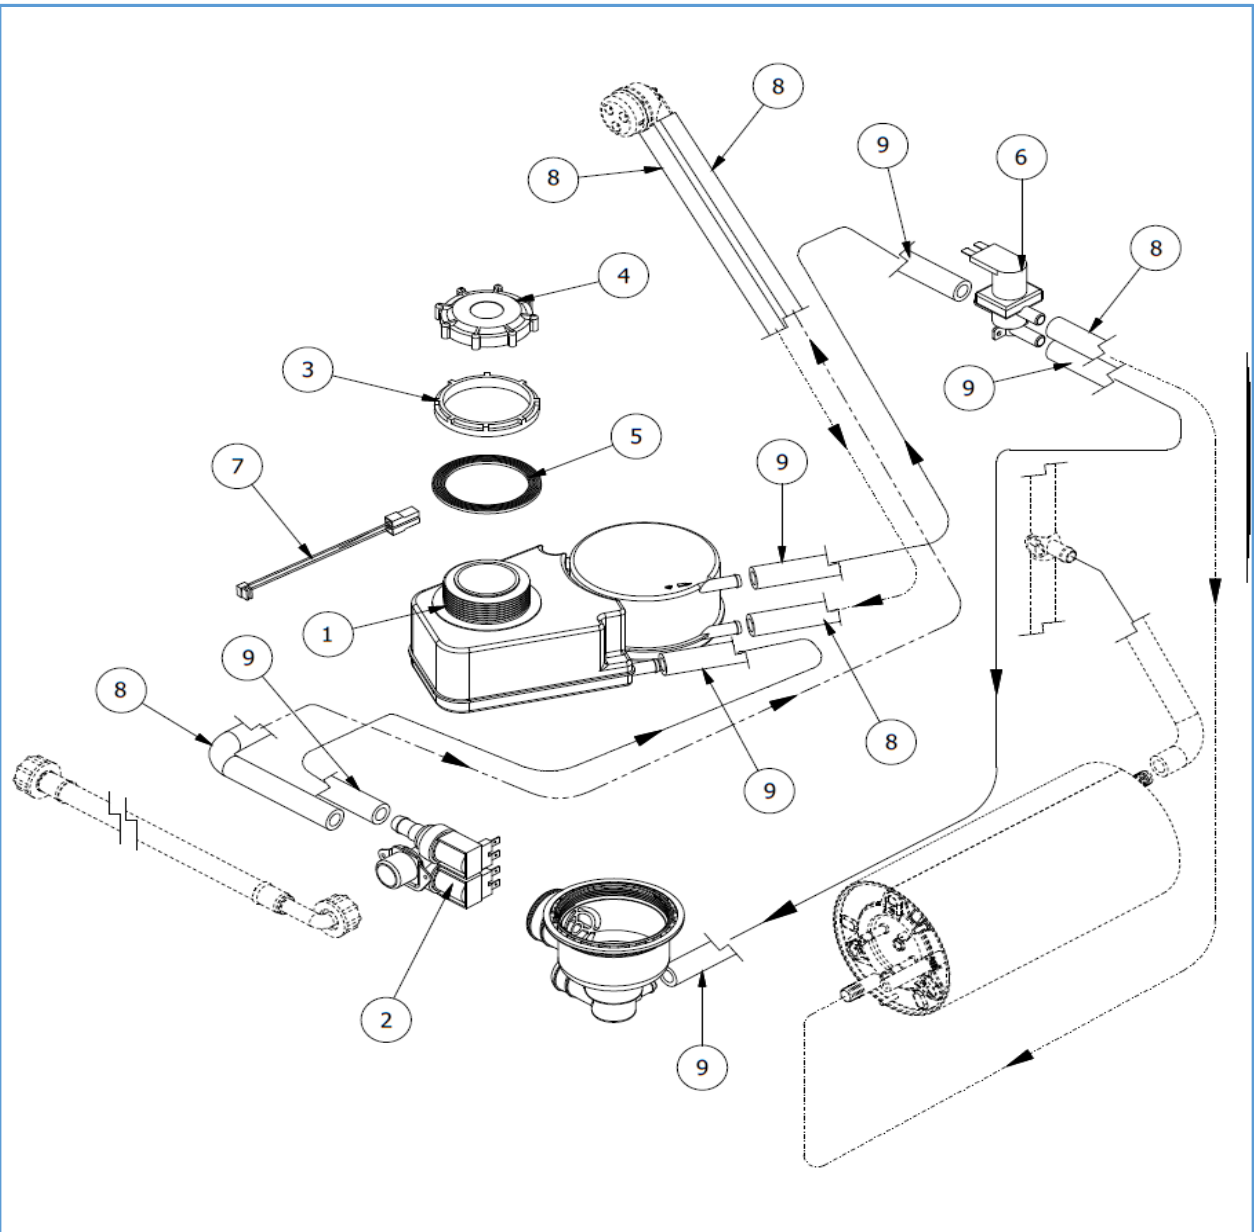

Onderdelenlijst 7280.0025

POS:	Art.No.:	Omschrijving:	Aantal:
1		AUTOMATIC WATER SOFTNER	
2	9136.2147	DOUBLE SOLENOID VALVE 90° 230V D.A. (*)	
3	9136.0458	WATER SOFTNER RING NUT	
4	9136.0457	SALT CONTAINER PLUG	
5	9136.1622	GASKET	
6		SOLENOID VALVE DOUBLE EXIT (*)	
7		WATER SOFTNER CONNECTIONE CABLE	
8	9136.1610	D. mm. 11,5x19 BLACK RUBBER HOSE (*)	
9		D. mm.10x17 BLACK RUBBER HOSE