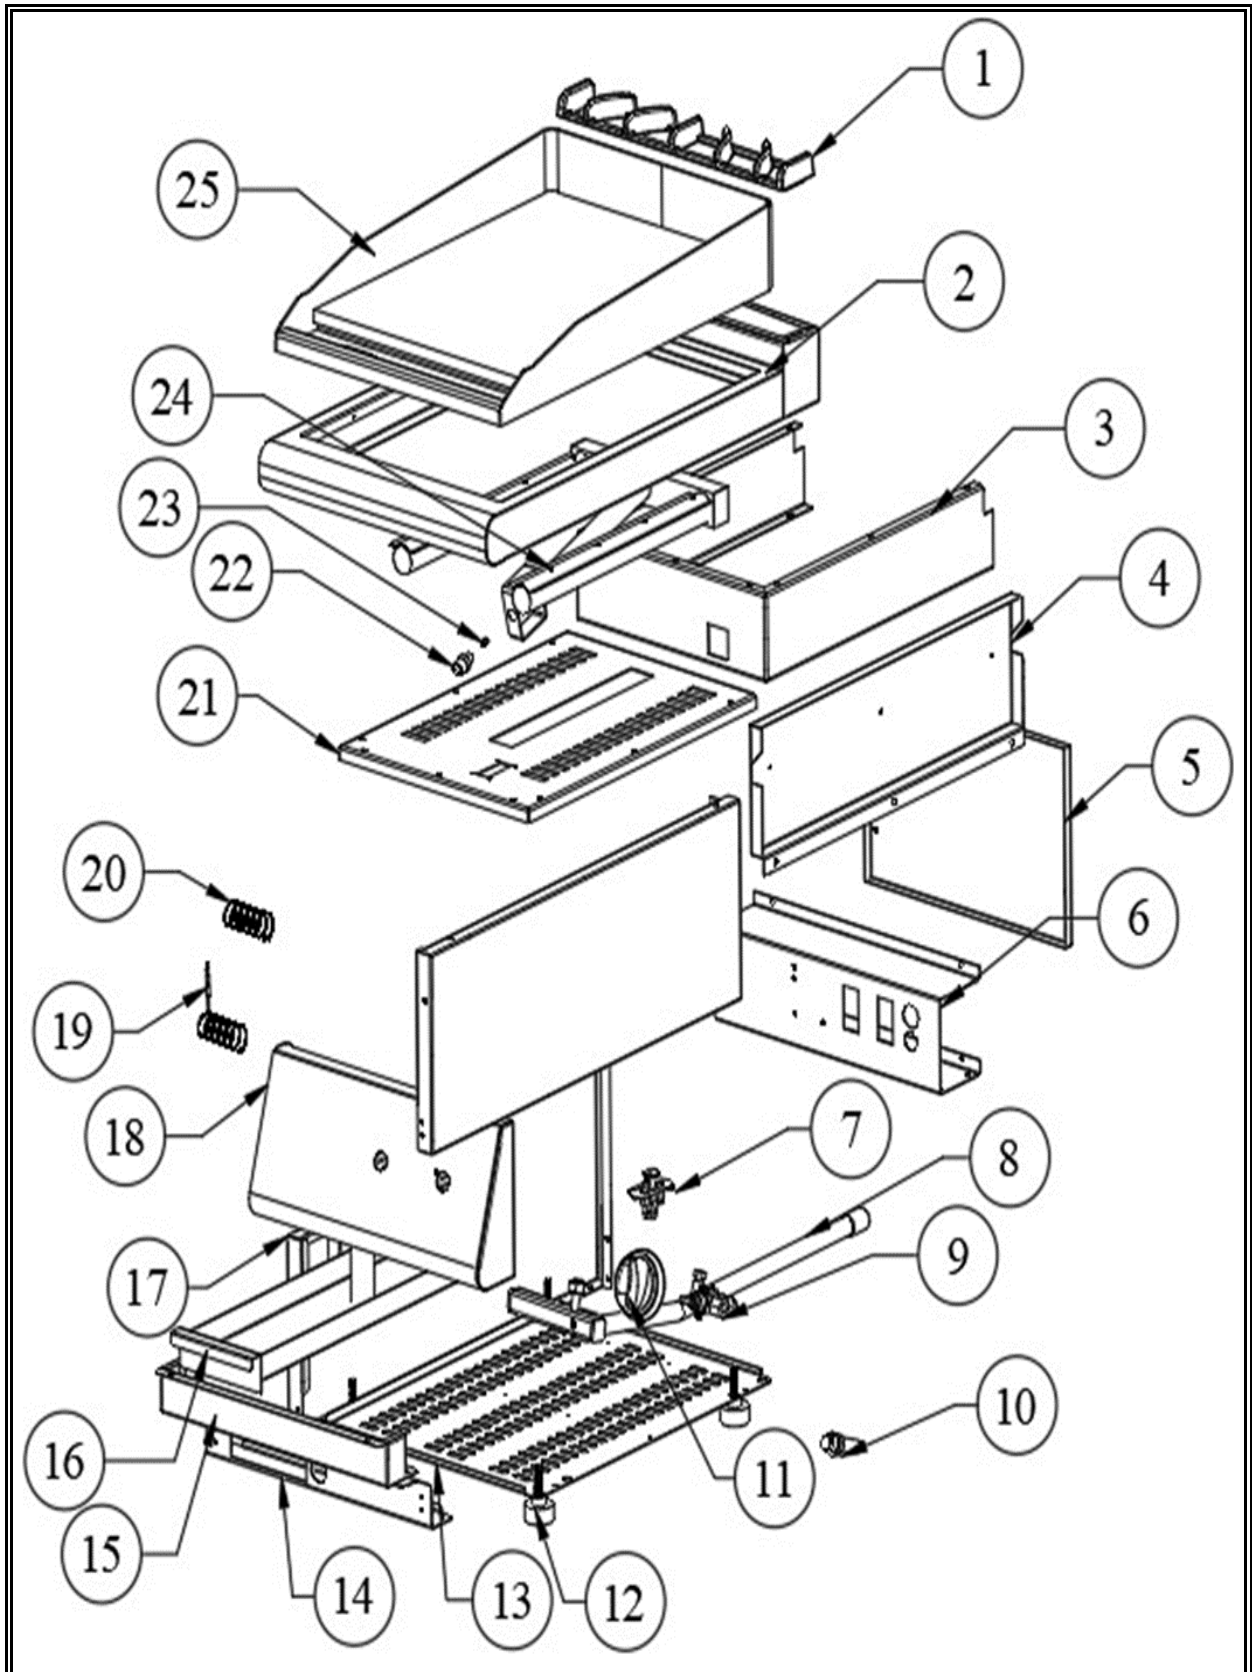

CombiSteel

7178.0225

v1.0

Onderdelen informatie
Erzatzteil information
Spare part information
Information de pièces

Onderdelenlijst 7178.0225

POS:	Art.No.:	Omschrijving:	Aantal:
1	CS9289.0280	Iron Cast Chimney	1
2	**	Top Table	1
3	**	Side Combustion Chamber	1
4	**	Right Side Panel	1
5	**	Back Panel	1
6	**	Electrical Installation Fixing Part	1
7	CS9289.0655	Aluminized Pilot	1
8	CS9289.0320	Gas Tank	1
9	CS9289.0075	Gas Valve	1
10	CS9289.0665	Piezo Igniter	1
11	CS9289.0660	Ø8 Knob	1
11A	CS9289.0907	Knob Pad with Igniter	1
12	CS9289.0030	Adjustable Legs	4
13	**	Bottom Table	1
14	**	Front Support	1
15	**	Bottom Support	1
16	CS9289.1420	Oil Drawer	1
17	**	Left Side Panel	1
18	**	Front Panel	1
19	CS9289.0402	M8 Thermocouple 80cm	1
20	CS9289.1330	Igniter Cable 80cm	1
21	**	Combustion Chamber Bottom	1
22	CS9289.0880	Reduction 5/16 " - 3/8 "	1
23A	CS9289.0105	M8 Inj LPG Ø 1.40mm	1
23B	CS9289.0090	M8 Inj NG Ø 2.00mm	1
24	CS9289.0315	Burner	1
25A	**	Plate (7178.0225)	1
25B	**	Chrome Plate (7178.0255)	1
		** = No article number known, must be requested specifically.	