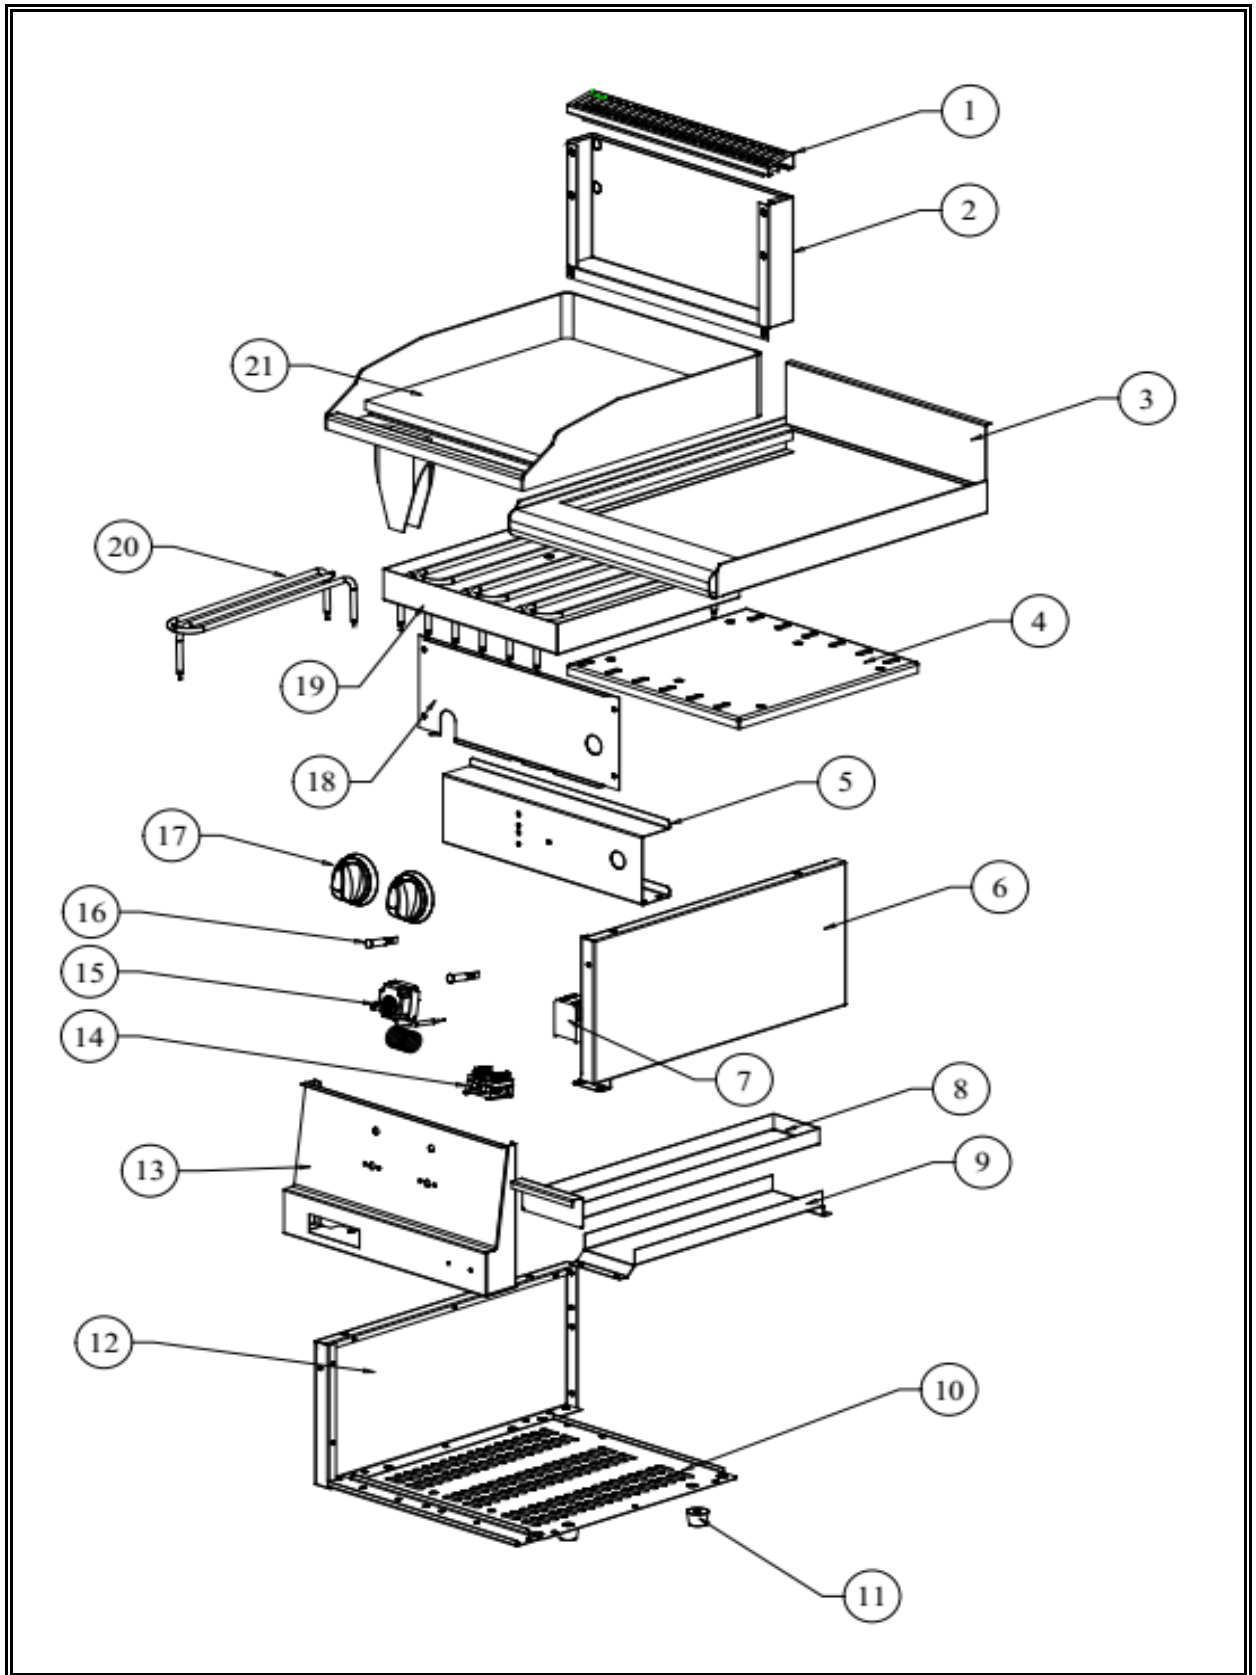

**7178.0035**

Onderdelen informatie  
Erzatzteil information  
Spare part information  
Information de pièces

<b>POS:</b>	<b>Art.No.:</b>	<b>Omschrijving:</b>	<b>Aantal:</b>
1		Chimney	1
2		Upper Back Panel	1
3	9289.0115	Heaters	6
4		Bottom Panel Isolation	1
5		Top Panel Isolation	1
6		Back Pannel	1
7		Fixing Part	1
8	9289.0125	Contactator	1
9		Side Panel Right	1
10		Bottom Table	1
11	9289.0030	Adjustable Legs	4
12		Front Support	1
13	9289.0130	Main Switch	1
14	9289.0120	Thermostat	1
15		Front Panel	1
16	9289.0650	Knob	2
17	9289.0050	Light Indicator	2
18		Side Panel Left	1
19		Cable Fixing Part	1
20	9289.0055	Cable Gland	1
21		Worktop	1
22		Plate	1