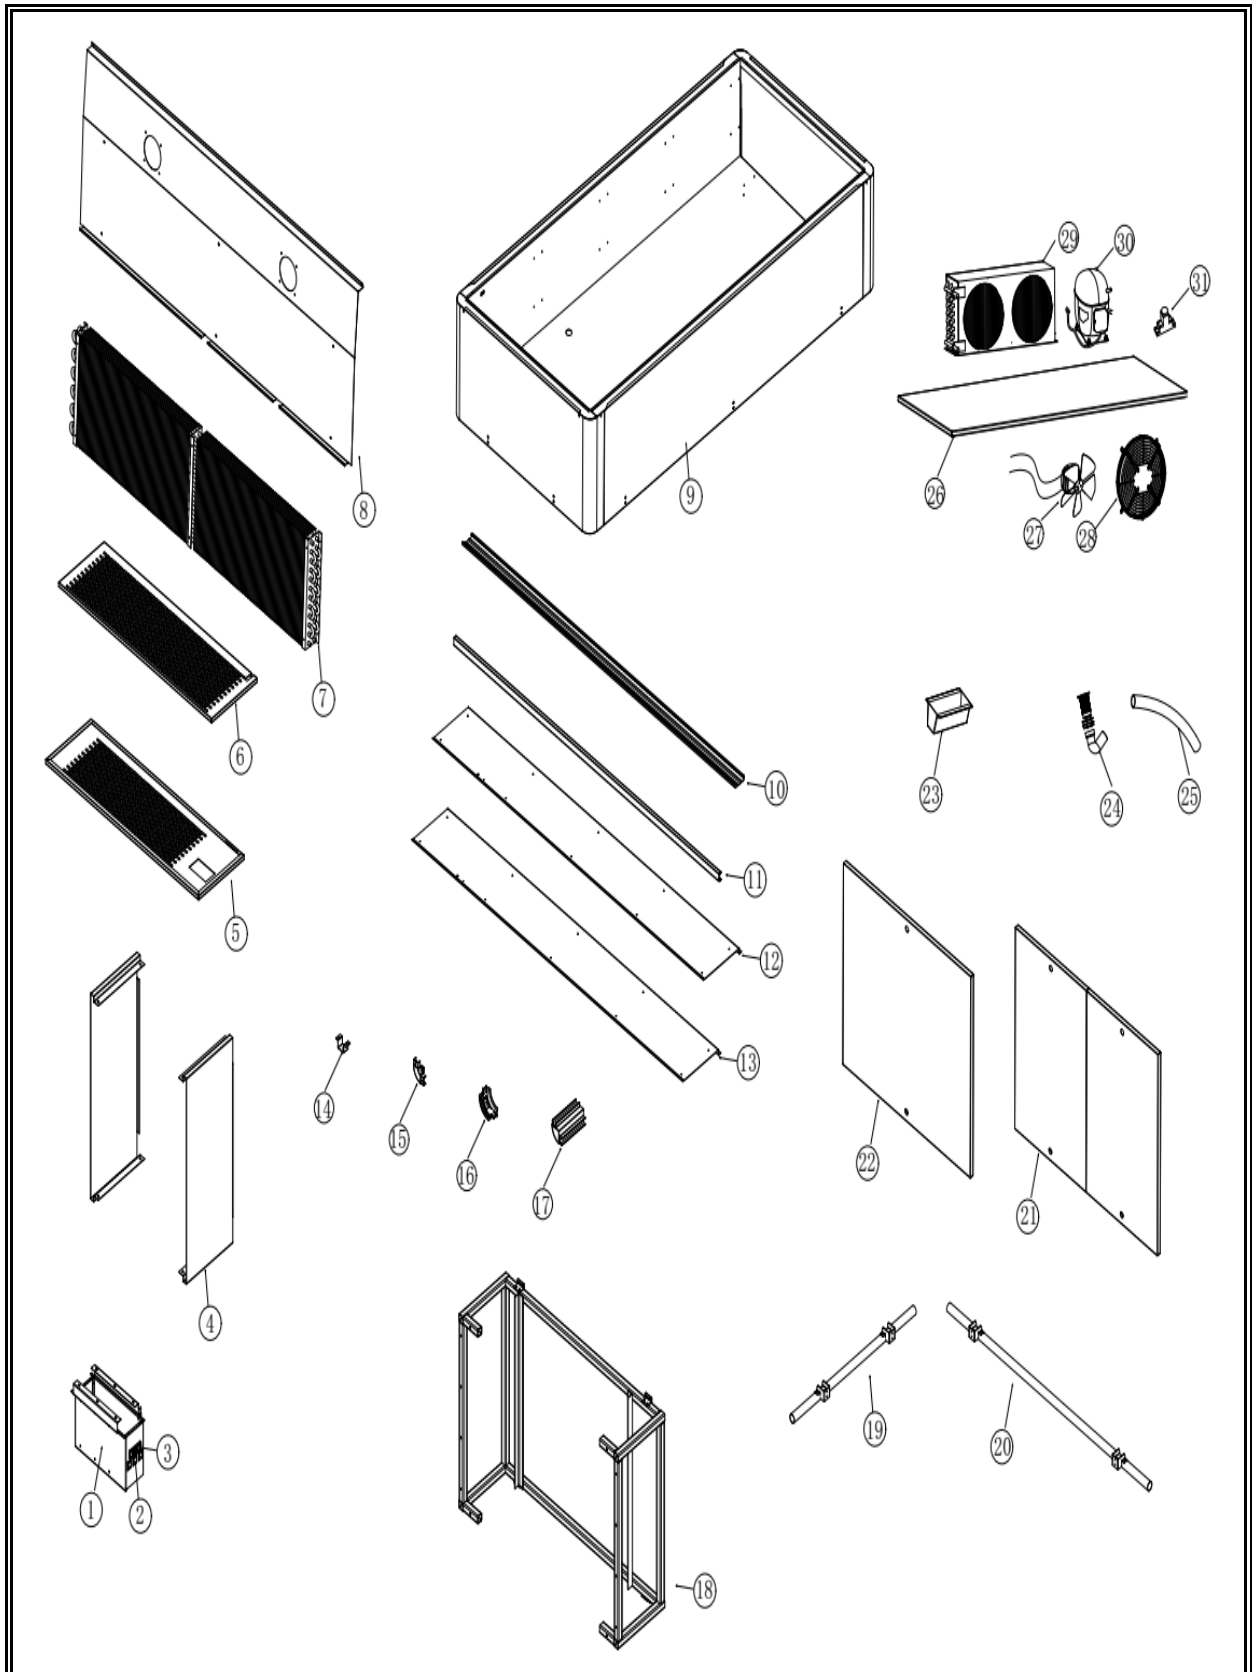

7020.0020

Onderdelen informatie
Erzatzteil information
Spare part information
Information de pièces

POS:	Art.No.:	Omschrijving:	Aantal:
1		Thermostat panel	1
2		electronic switch	1
3		Electronic thermostat	1
4		Basement side panel	2
5		Front Decoration Board	1
6		Rear trim panel	1
7		Evaporator	1
8		Evaporator cover	1
9		Foaming cavity	1
10a		Bumper profile (front+back)	2
10b		Bumper profile (left+right)	2
11a		Top aluminum profile (front+back)	2
11b		Top aluminum profile (left+right)	2
12		Front air deflector	1
13		Rear air deflector	1
14		Air deflector bracket	16
15		Glass railing corner	4
16		Arc corner	4
17		Corner plastic profile	4
18		underframe	1
19		Bumper profile (front+back)	2
20		Bumper profile (left+right)	2
21		Bottom cover1	1
22		Bottom cover2	1
23		Water box	1
24		Drain pipe assembly	1
25		Drain pipe	1
26		Unit tray	1
27		Condensing fan	2
28		Condensing fan grill	2
29		Condenser	1
30		compressor	2
31		Time delay relay	1