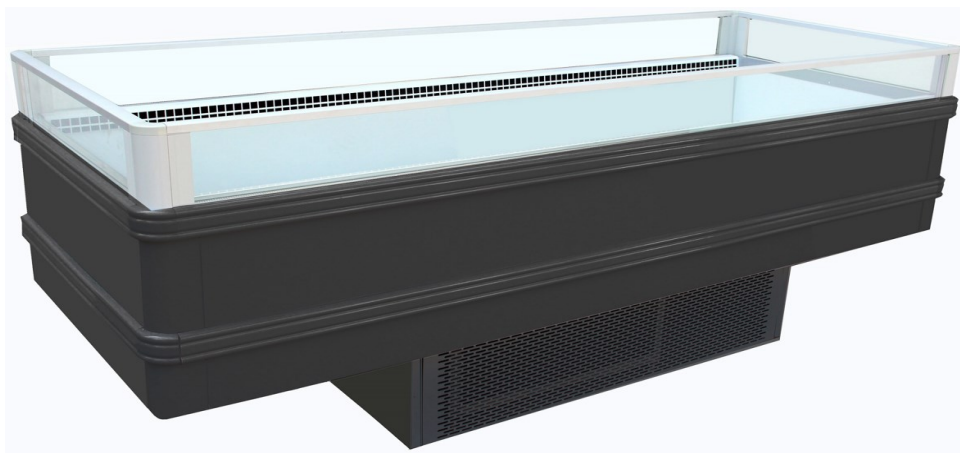

7020.0020

Onderdelen informatie
Erzatzteil information
Spare part information
Information de pièces

POS:	Art.No.:	Omschrijving:	Aantal:
1		Thermostat panel	1
2		electronic switch	1
3		Electronic thermostat	1
4		Basement side panel	2
5		Front Decoration Board	1
6		Rear trim panel	1
7		Evaporator	1
8		Evaporator cover	1
9		Foaming cavity	1
10a		Bumper profile (front+back)	2
10b		Bumper profile (left+right)	2
11a		Top aluminum profile (front+back)	2
11b		Top aluminum profile (left+right)	2
12		Front air deflector	1
13		Rear air deflector	1
14		Air deflector bracket	16
15		Glass railing corner	4
16		Arc corner	4
17		Corner plastic profile	4
18		underframe	1
19		Bumper profile (front+back)	2
20		Bumper profile (left+right)	2
21		Bottom cover1	1
22		Bottom cover2	1
23		Water box	1
24		Drain pipe assembly	1
25		Drain pipe	1
26		Unit tray	1
27		Condensing fan	2
28		Condensing fan grill	2
29		Condenser	1
30		compressor	2
31		Time delay relay	1