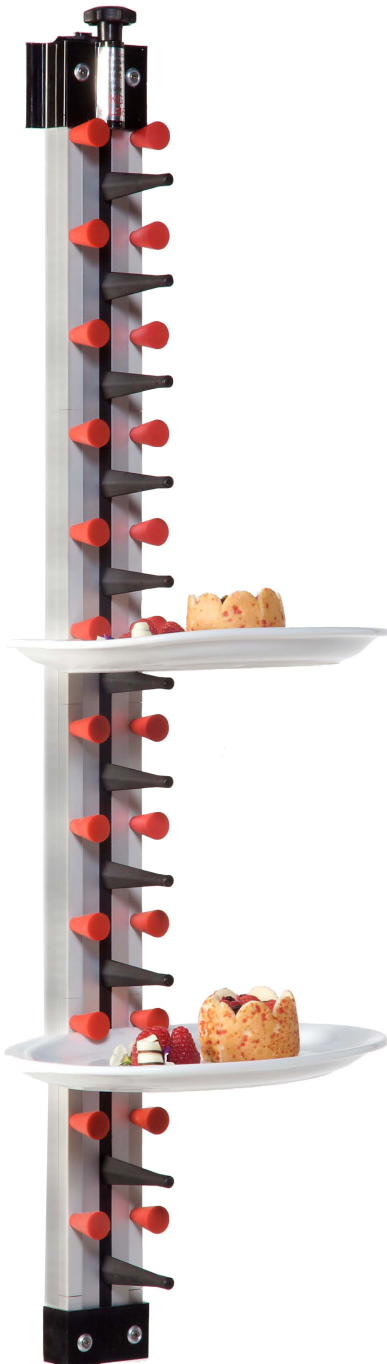

PLATE RACK WALL MODEL 12

€210.00

SKU:

7036.0015

EAN code	7435137861843	Width (mm)	70
Height (mm)	1000	Parcel ready	Yes
Gross Weight (kg)	2.2	Number of plates	12