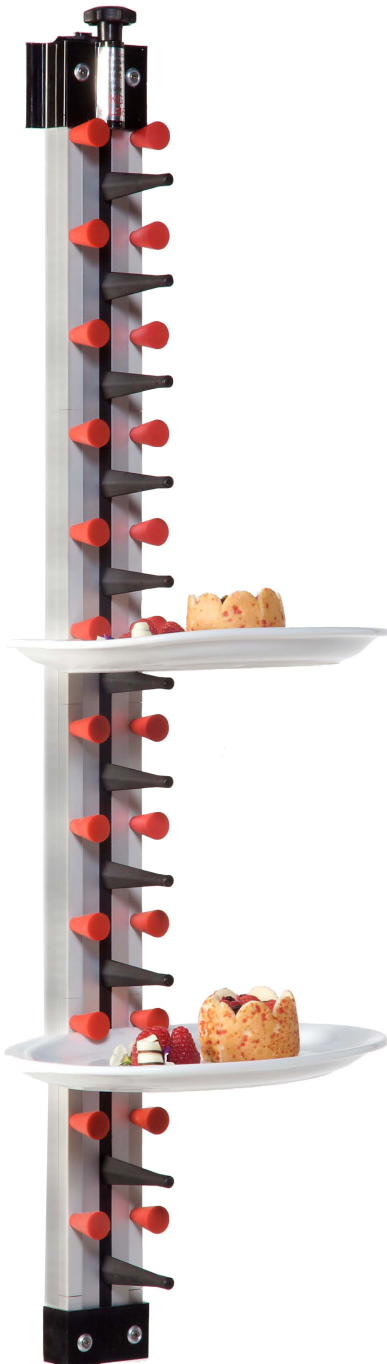

PLATE RACK WALL MODEL 12

€210.00

SKU:

7036.0015

| | | | |
|-------------------|---------------|------------------|-----|
| EAN code | 7435137861843 | Width (mm) | 70 |
| Height (mm) | 1000 | Parcel ready | Yes |
| Gross Weight (kg) | 2.2 | Number of plates | 12 |