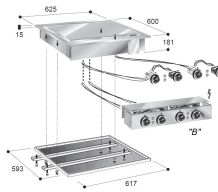

EL. FRY TOP CHROME

€3,575.00

SKU:

7266.0060

EAN code	6017433236276	Width (mm)	625
Depth (mm)	600	Height (mm)	181
Parcel ready	No	Gross Weight (kg)	68
Voltage (Volt)	400	Frequency (Hz)	50
Electrical power (kW)	7	Version	Electric
Temperature range (°C)	+50/+250	Installation Width (mm)	617
Installation depth (mm)	593	Griddle surface	Chromed smooth
Plug and play (EU only)	No		