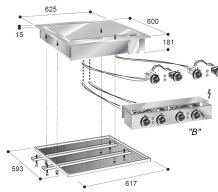

## EL. FRY TOP CHROME

€3,575.00

SKU:

7266.0060

EAN code	6017433236276	Width (mm)	625
Depth (mm)	600	Height (mm)	181
Parcel ready	No	Gross Weight (kg)	68
Voltage (Volt)	400	Frequency (Hz)	50
Electrical power (kW)	7	Version	Electric
Temperature range (°C)	+50/+250	Installation Width (mm)	617
Installation depth (mm)	593	Griddle surface	Chromed smooth
Plug and play	No		