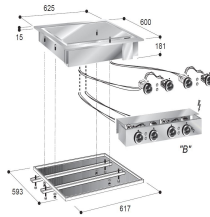

## EL. FRY TOP CHROME

€3,575.00

SKU:

7266.0060

EAN code	6017433236276
Width (mm)	625
Depth (mm)	600
Height (mm)	181
Parcel ready	No
Gross Weight (kg)	68
Voltage (Volt)	400
Frequency (Hz)	50
Electrical power (kW)	7
Version	Electric
Temperature range (°C)	+50/+250
Installation Width (mm)	617
Installation depth (mm)	593
Griddle surface	Chromed smooth
Plug and play	No