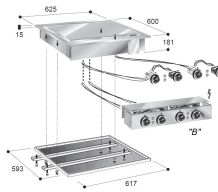

## EL. FRY TOP CHROME

€3,575.00

SKU:

7266.0060

EAN code	6017433236276	Width (mm)	625
Depth (mm)	600	Height (mm)	181
Parcel ready	No	Gross Weight (kg)	68
Voltage (Volt)	400	Frequency (Hz)	50
Electrical power (kW)	7	Version	Electric
Temperature range (°C)	+50/+250	Installation Width (mm)	617
Installation depth (mm)	593	Griddle surface	Chromed smooth
Plug and play (EU only)	No		