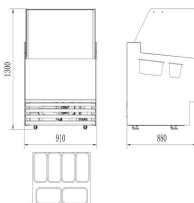

ICE CREAM DISPLAY KOMODO 6X5L

€4,475.00

SKU:

7487.0250

Width (mm)	910
Depth (mm)	880
Height (mm)	1300
Color	White
Gross Weight (kg)	0
Net weight(kg)	106
Voltage (Volt)	230
Frequency (Hz)	50
Electrical power (kW)	0,86
Cooling agent	R 290
Capacity in units per time	6x5 ltr
Temperature range (°C)	-16/-18
Gross Capacity (Ltr)	189
Operation	Digital
Temperature display	Yes, digital
Lights	Yes, LED
Type of cooling	Ventilated
Mobile	Yes
Noise level (dB)	64
Under cooling	No
Defrost	Automatic
Max. ambient temperature (°C)	38
Insulation thickness (mm)	60
Brand	COMBISTEEL
Refrigerant quantity (gr)	148