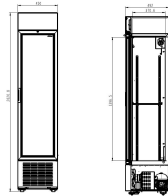

REFRIGERATOR 1 GLASS DOOR BLACK 232L *TRANSPORT ON REQUEST*

€1,050.00

SKU:

7464.0200

EAN code	7422242945940	Width (mm)	450
Depth (mm)	497	Height (mm)	2024

Color	Black	Parcel ready	No
Gross Weight (kg)	88	Particulars	Lichtschakelaar aanwezig
Voltage (Volt)	230	Frequency (Hz)	50
Electrical power (kW)	0,21	Cooling agent	R 600 A
Temperature range (°C)	+4/+10	Number of grids	4
Max. grid load (kg)	20	Number of bottles	105 (500ML)
Number of cans	230 (330ML)	Gross Capacity (Ltr)	232
Dimensions light box WxH (mm)	555x177	Dim. interior WxDxH (mm)	374x388x1408
Grid(s) size WxD (mm)	357x331	Lights	Yes, LED
Type of cooling	Static with fan	Lockable	Yes
Number of doors	1	Door left / right hinging	Right hinged
Noise level (dB)	52	Defrost	Manual
Max. ambient temperature (°C)	32	Insulation thickness (mm)	38
Energy label	F	Brand	COMBISTEEL
Refrigerant quantity (gr)	40	EPREL ID	1175343
Plug and play	Yes	Self-closing door	Yes