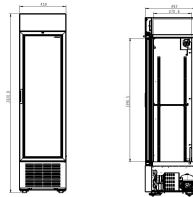

REFRIGERATOR 1 GLASS DOOR BLACK 232L *TRANSPORT ON REQUEST*

€1,050.00

SKU:

7464.0200

EAN code	7422242945940
Width (mm)	450