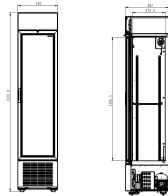

REFRIGERATOR 1 GLASS DOOR BLACK 232L *TRANSPORT ON REQUEST*

€1,050.00

SKU:

7464.0200

EAN code	7422242945940	Width (mm)	450
Depth (mm)	497	Height (mm)	2024

Color	Black	Parcel ready	No
Gross Weight (kg)	88	Particulars	Lichtschakelaar aanwezig
Voltage (Volt)	230	Frequency (Hz)	50
Electrical power (kW)	0,21	Cooling agent	R 600 A
Temperature range (°C)	+4/+10	Number of grids	4
Max. grid load (kg)	20	Number of bottles	105 (500ML)
Number of cans	230 (330ML)	Gross Capacity (Ltr)	232
Dimensions light box WxH (mm)	555x177	Dim. interior WxDxH (mm)	374x388x1408
Grid(s) size WxD (mm)	357x331	Lights	Yes, LED
Type of cooling	Static with fan	Lockable	Yes
Number of doors	1	Door left / right hinging	Right hinged
Noise level (dB)	52	Defrost	Manual
Max. ambient temperature (°C)	32	Insulation thickness (mm)	38
Energy label	F	Brand	COMBISTEEL
Refrigerant quantity (gr)	40	EPREL ID	1175343
Plug and play (EU only)	Yes	Self-closing door	Yes