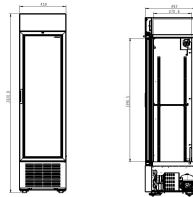

REFRIGERATOR 1 GLASS DOOR BLACK 232L *TRANSPORT ON REQUEST*

€1,050.00

SKU:

7464.0200

EAN code	7422242945940
Width (mm)	450

Depth (mm)	497
Height (mm)	2024
Color	Black
Parcel ready	No
Gross Weight (kg)	88
Particulars	Lichtschakelaar aanwezig
Voltage (Volt)	230
Frequency (Hz)	50
Electrical power (kW)	0,21
Cooling agent	R 600 A
Temperature range (°C)	+4/+10
Number of grids	4
Max. grid load (kg)	20
Number of bottles	105 (500ML)
Number of cans	230 (330ML)
Gross Capacity (Ltr)	232
Dimensions light box WxH (mm)	555x177
Dim. interior WxDxH (mm)	374x388x1408
Grid(s) size WxD (mm)	357x331
Lights	Yes, LED
Type of cooling	Static with fan
Lockable	Yes
Number of doors	1
Door left / right hinging	Right hinged
Noise level (dB)	52
Defrost	Manual
Max. ambient temperature (°C)	32
Insulation thickness (mm)	38
Energy label	F
Brand	COMBISTEEL
Refrigerant quantity (gr)	40
EPREL ID	1175343
Plug and play	Yes
Self-closing door	Yes