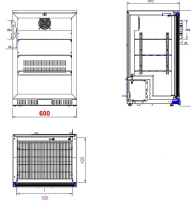

## BACKBAR COOLER BLACK 1 DOOR

€610.00

SKU:

7527.0005

EAN code	7422242946947	Width (mm)	600
Depth (mm)	520	Height (mm)	900
Material	Powder coated steel	Material interior	Aluminium
Color	Black	Gross Weight (kg)	58
Voltage (Volt)	230	Frequency (Hz)	50
Electrical power (kW)	0.18	Cooling agent	R 600 A
Temperature range (°C)	+2/+10	Number of grids	2
Net Capacity (Ltr)	138	Dim. interior WxDxH (mm)	520x385x750
Lights	Yes, LED	Type of cooling	Static with fan
Lockable	Yes	Number of doors	1
Door left / right hinging	Right hinged	Noise level (dB)	60
Defrost	Automatic	Max. ambient temperature (°C)	38
Insulation thickness (mm)	40	Power consumption (Kw/24h)	1.5
Brand	COMBISTEEL	Energy label	D
EPREL ID	956153	Plug and play (EU only)	Yes