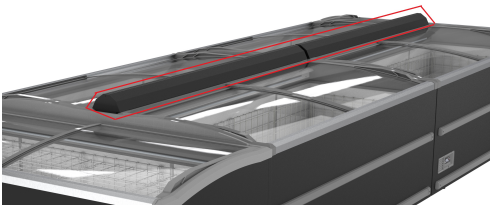

## CHEST FREEZER JOINT BLACK 1880

€135.00

SKU:

7072.9010

Width (mm)	1880	Parcel ready	No
Gross Weight (kg)	0	Particulars	Delivered excl. screws