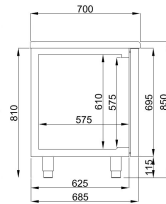

## 700 REFRIGERATED COUNTER 12 DRAWERS ENERGY LINE

€5,660.00

SKU:

7489.5585

EAN code	7422242937921	Type	Energy Line
Width (mm)	2330	Depth (mm)	700
Height (mm)	850	Material	Stainless steel 430
Gross Weight (kg)	205	Particulars	De laden zijn niet zelfsluitend.
Voltage (Volt)	230	Frequency (Hz)	50
Electrical power (kW)	0,308	Cooling agent	R 290
Temperature range (°C)	-2/+8	Number of guide pairs	8
Number of grids	2	Guides distance (mm)	Variabel 40/80/10
Gross Capacity (Ltr)	632	Contents of GN	1/1
Type of cooling	Ventilated	Number of drawers	12
Noise level (dB)	40	Defrost	Automatic
Max. ambient temperature (°C)	43	Insulation thickness (mm)	50
Energy label	B	Brand	COMBISTEEL
Plug and play (EU only)	Yes		