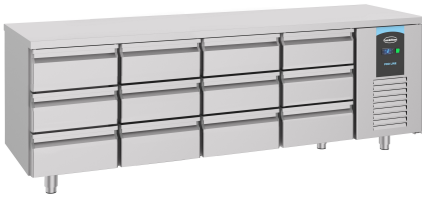

## 700 REFRIGERATED COUNTER 12 DRAWERS ENERGY LINE

€5,660.00

SKU:

7489.5585

EAN code	7422242937921	Type	Energy Line
Width (mm)	2330	Depth (mm)	700
Height (mm)	850	Material	Stainless steel 430
Gross Weight (kg)	205	Particulars	De laden zijn niet zelfsluitend.
Voltage (Volt)	230	Frequency (Hz)	50
Electrical power (kW)	0,308	Cooling agent	R 290
Temperature range (°C)	-2/+8	Number of guide pairs	8
Number of grids	2	Guides distance (mm)	Variabel 40/80/10
Gross Capacity (Ltr)	632	Contents of GN	1/1
Type of cooling	Ventilated	Number of drawers	12
Noise level (dB)	40	Defrost	Automatic
Max. ambient temperature (°C)	43	Insulation thickness (mm)	50
Energy label	B	Brand	COMBISTEEL
Plug and play (EU only)	Yes		