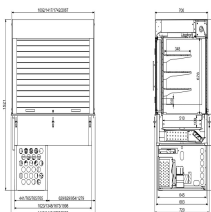

DROP-IN CUBIC REFRIGERATED DISPLAY - BLINDS 4/1

€10,565.00

SKU:

7495.0155

EAN code	7422242924976
Width (mm)	1440
Depth (mm)	720
Height (mm)	1521
Parcel ready	No
Gross Weight (kg)	136
Voltage (Volt)	230
Frequency (Hz)	50/60
Ampere (A)	5,9
Electrical power (kW)	1,09
Cooling agent	R 452 A
Temperature range (°C)	0/+4 - +4/+10
Installation Width (mm)	1415
Installation depth (mm)	690
Contents of GN	4/1
Lights	Yes, LED
Type of cooling	Ventilated
Lockable	Yes
Night cover	Ja
Defrost	Automatic
Brand	COMBISTEEL
Refrigerant quantity (gr)	820