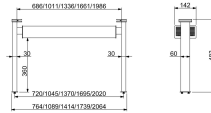

## LIGHTING BAR 4/1

€1,045.00

SKU:

7495.0460

EAN code	7422242931905	Width (mm)	1410
Depth (mm)	142	Height (mm)	483
Parcel ready	No	Gross Weight (kg)	11
Voltage (Volt)	230	Electrical power (kW)	0,035
Contents of GN	4/1	Lights	Yes, LED
Brand	COMBISTEEL		