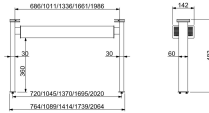

LIGHTING BAR 4/1

€1,045.00

SKU:

7495.0460

EAN code	7422242931905	Width (mm)	1410
Depth (mm)	142	Height (mm)	483
Parcel ready	No	Gross Weight (kg)	11
Voltage (Volt)	230	Electrical power (kW)	0,035
Contents of GN	4/1	Lights	Yes, LED
Brand	COMBISTEEL		