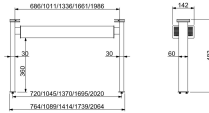

## LIGHTING BAR 4/1

€1,045.00

SKU:

7495.0460

EAN code	7422242931905	Width (mm)	1410
Depth (mm)	142	Height (mm)	483
Parcel ready	No	Gross Weight (kg)	11
Voltage (Volt)	230	Electrical power (kW)	0,035
Contents of GN	4/1	Lights	Yes, LED
Brand	COMBISTEEL		