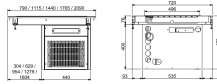

DROP-IN REFRIGERATED TOP UNIT 2/1

€2,310.00

SKU:

7495.0005

EAN code	7422242921968	Width (mm)	790
Depth (mm)	720	Height (mm)	476
Parcel ready	No	Gross Weight (kg)	56
Voltage (Volt)	230	Frequency (Hz)	50/60
Ampere (A)	1,33	Electrical power (kW)	0,245
Cooling agent	R 290	Temperature range (°C)	-10/+5
Installation Width (mm)	765	Installation depth (mm)	690
Contents of GN	2/1	Type of cooling	Static
Brand	COMBISTEEL	Refrigerant quantity (gr)	86