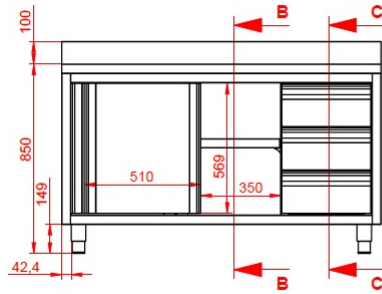

## 700 WORKTABLE SLIDING DOORS DRAWERS RIGHT WITH UPSTAND 1400

€1,135.00

SKU:

7333.0272

Type	1/1 GN	Width (mm)	1400
Depth (mm)	700	Height (mm)	850
Material	Stainless steel 430	Parcel ready	No
Gross Weight (kg)	92	Brand	COMBISTEEL