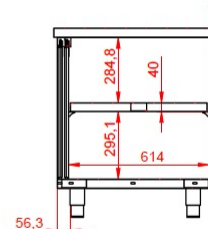

## 700 WORKTABLE SLIDING DOORS DRAWERS RIGHT WITH UPSTAND 1400

€1,135.00

SKU:

7333.0272

Type	1/1 GN	Width (mm)	1400
Depth (mm)	700	Height (mm)	850
Material	Stainless steel 430	Parcel ready	No
Gross Weight (kg)	92	Brand	COMBISTEEL