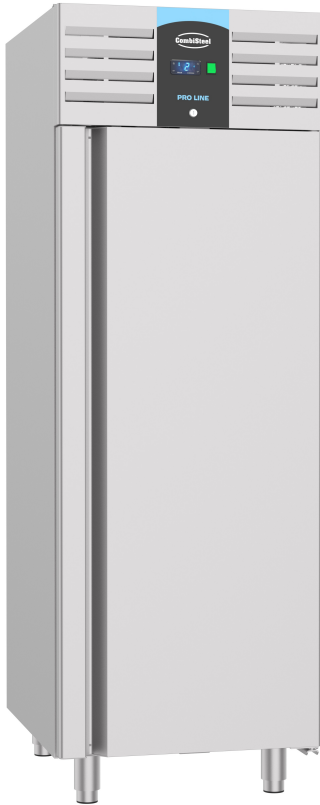

FREEZED BAKERY CABINET MONOBLOCK

€3,700.00

SKU:

7489.5195

EAN code	6017426582519
Type	Pro Line
Width (mm)	800
Depth (mm)	910
Height (mm)	2080
Material	Stainless steel Aisi 304
Accessories included	Geleiderset
Parcel ready	No
Gross Weight (kg)	176
Voltage (Volt)	230
Frequency (Hz)	50/60
Electrical power (kW)	0,6
Cooling agent	R 290

Temperature range (°C)	-10/-20
Number of guide pairs	14
Guides distance (mm)	45
Gross Capacity (Ltr)	850
Lights	Yes, LED
Type of cooling	Ventilated
Number of doors	2
Door left / right hinging	Right hinged
Defrost	Automatic
Insulation thickness (mm)	60
Energy label	F
Brand	COMBISTEEL
Refrigerant quantity (gr)	100
Plug and play	Yes