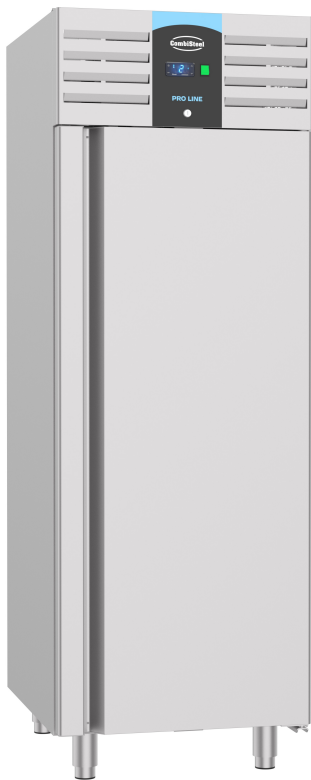

## FREEZED BAKERY CABINET MONOBLOCK

€3,700.00

SKU:

7489.5195

EAN code	6017426582519	Type	Pro Line
Width (mm)	800	Depth (mm)	910
Height (mm)	2080	Material	Stainless steel Aisi 304
Accessories included	Geleiderset	Parcel ready	No
Gross Weight (kg)	176	Voltage (Volt)	230
Frequency (Hz)	50/60	Electrical power (kW)	0,6
Cooling agent	R 290	Temperature range (°C)	-10/-20
Number of guide pairs	14	Guides distance (mm)	45
Gross Capacity (Ltr)	850	Lights	Yes, LED
Type of cooling	Ventilated	Number of doors	1
Door left / right hinging	Right hinged	Defrost	Automatic
Insulation thickness (mm)	60	Energy label	F
Brand	COMBISTEEL	Refrigerant quantity (gr)	100
Plug and play (EU only)	Yes		