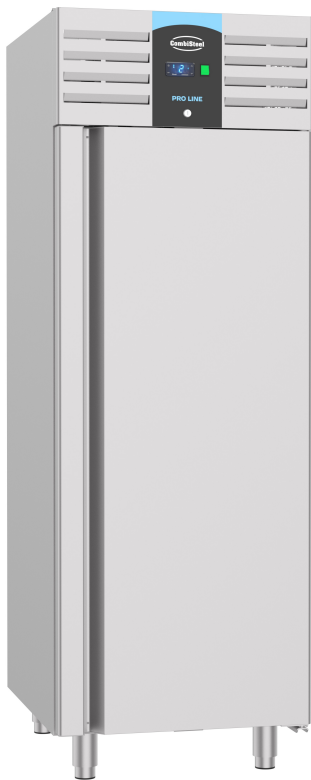

## FREEZED BAKERY CABINET MONOBLOCK

€3,700.00

SKU:

7489.5195

EAN code	6017426582519	Type	Pro Line
Width (mm)	800	Depth (mm)	910
Height (mm)	2080	Material	Stainless steel Aisi 304
Accessories included	Geleiderset	Parcel ready	No
Gross Weight (kg)	176	Voltage (Volt)	230
Frequency (Hz)	50/60	Electrical power (kW)	0,6
Cooling agent	R 290	Temperature range (°C)	-10/-20
Number of guide pairs	14	Guides distance (mm)	45
Gross Capacity (Ltr)	850	Lights	Yes, LED
Type of cooling	Ventilated	Number of doors	2
Door left / right hinging	Right hinged	Defrost	Automatic
Insulation thickness (mm)	60	Energy label	F
Brand	COMBISTEEL	Refrigerant quantity (gr)	100
Plug and play	Yes		