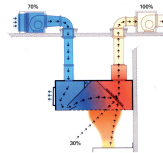

INDUCTION BOX MODEL 2250

€0.00

SKU:

7438.0066

EAN code	6017443687617	Width (mm)	2250
Depth (mm)	1100	Height (mm)	600
Gross Weight (kg)	109	Lights	Yes
Filters	Yes	Tap	No
Controller	No	Engine	No