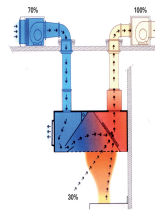

INDUCTION BOX MODEL 2250

€0.00

SKU:

7438.0066

EAN code	6017443687617
Width (mm)	2250
Depth (mm)	1100
Height (mm)	600
Gross Weight (kg)	109
Lights	Yes
Filters	Yes
Tap	No
Controller	No
Engine	No