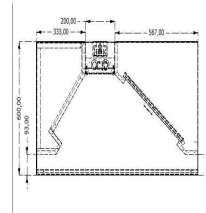

INDUCTION BOX MODEL 2250

€0.00

SKU:

7438.0066

EAN code	6017443687617
Width (mm)	2250
Depth (mm)	1100
Height (mm)	600
Gross Weight (kg)	109
Lights	Yes
Filters	Yes
Tap	No
Controller	No
Engine	No