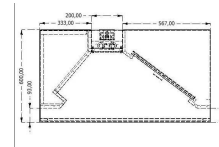

INDUCTION BOX MODEL 2250

€0.00

SKU:

7438.0066

EAN code	6017443687617	Width (mm)	2250
Depth (mm)	1100	Height (mm)	600
Gross Weight (kg)	109	Lights	Yes
Filters	Yes	Tap	No
Controller	No	Engine	No