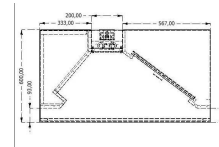

INDUCTION BOX MODEL 2000

€0.00

SKU:

7438.0064

EAN code	6017434791705	Width (mm)	2000
Depth (mm)	1100	Height (mm)	600
Gross Weight (kg)	100	Lights	Yes
Filters	Yes	Tap	No
Controller	No	Engine	No