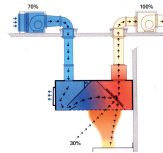

INDUCTION BOX MODEL 2000

€0.00

SKU:

7438.0064

EAN code	6017434791705	Width (mm)	2000
Depth (mm)	1100	Height (mm)	600
Gross Weight (kg)	100	Lights	Yes
Filters	Yes	Tap	No
Controller	No	Engine	No