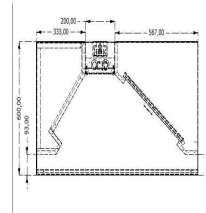

INDUCTION BOX MODEL 2000

€0.00

SKU:

7438.0064

EAN code	6017434791705
Width (mm)	2000
Depth (mm)	1100
Height (mm)	600
Gross Weight (kg)	100
Lights	Yes
Filters	Yes
Tap	No
Controller	No
Engine	No