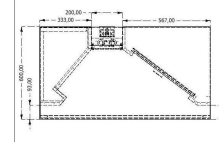

INDUCTION BOX MODEL 2000

€0.00

SKU:

7438.0064

EAN code	6017434791705	Width (mm)	2000
Depth (mm)	1100	Height (mm)	600
Gross Weight (kg)	100	Lights	Yes
Filters	Yes	Tap	No
Controller	No	Engine	No