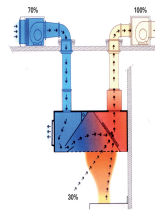

INDUCTION BOX MODEL 2000

€0.00

SKU:

7438.0064

EAN code	6017434791705
Width (mm)	2000
Depth (mm)	1100
Height (mm)	600
Gross Weight (kg)	100
Lights	Yes
Filters	Yes
Tap	No
Controller	No
Engine	No