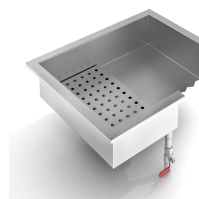

CRUSHED ICE BIN DROP-IN 1/1 GN

€830.00

SKU:

7013.2720

EAN code	7435137815891
Width (mm)	402
Depth (mm)	590
Height (mm)	170
Parcel ready	No
Gross Weight (kg)	8
Contents of GN	1/1
Lights	No