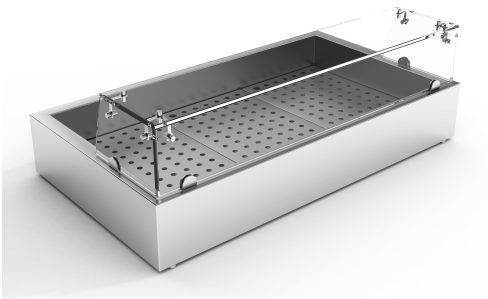

GLASS COVER 3/1 GN FOR 7013.2710
****SHIPPING BY PALLET FREIGHT**
IMPOSSIBLE**

€125.00

SKU:

7013.2770

EAN code	7435137816850	Width (mm)	1010
Depth (mm)	220	Height (mm)	160
Parcel ready	No	Gross Weight (kg)	0
Contents of GN	1/1	Lights	No