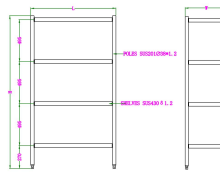

SHELF UNITS 4 LEVELS FLAT-PACKED 1500

€575.00

SKU:

7490.0250

EAN code	7435137823810	Width (mm)	1500
Depth (mm)	500	Height (mm)	1800
Parcel ready	No	Gross Weight (kg)	22
Max. load capacity shelf (kg)	50	Number of levels	4
Brand	COMBISTEEL		