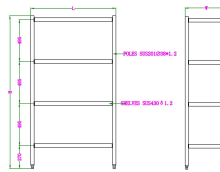

SHELF UNITS 4 LEVELS FLAT-PACKED 1500

€575.00

SKU:

7490.0250

| | | | |
|-------------------------------|---------------|-------------------|------|
| EAN code | 7435137823810 | Width (mm) | 1500 |
| Depth (mm) | 500 | Height (mm) | 1800 |
| Parcel ready | No | Gross Weight (kg) | 22 |
| Max. load capacity shelf (kg) | 50 | Number of Floors | 4 |
| Brand | COMBISTEEL | | |