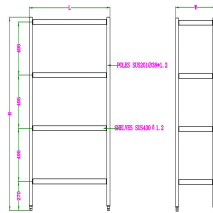

SHELF UNITS 4 LEVELS FLAT-PACKED 1500

€575.00

SKU:

7490.0250

EAN code	7435137823810
Width (mm)	1500
Depth (mm)	500
Height (mm)	1800
Parcel ready	No
Gross Weight (kg)	22
Max. load capacity shelf (kg)	50
Number of Floors	4
Brand	COMBISTEEL