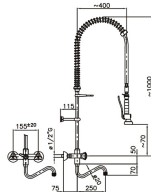

PRE RINSE UNIT WALL MOUNTED

€668.00

SKU:

7212.0040

Parcel ready	Yes	EAN code	7435137857860
Gross Weight (kg)	7	Connection	2 Holes
Water inlet (Inch)	1/2	Brand	KLARCO