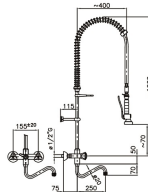

PRE RINSE UNIT WALL MOUNTED

€668.00

SKU:

7212.0040

| | | | |
|--------------------|-----|------------|---------------|
| Parcel ready | Yes | EAN code | 7435137857860 |
| Gross Weight (kg) | 7 | Connection | 2 Holes |
| Water inlet (Inch) | 1/2 | Brand | KLARCO |