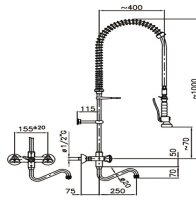

PRE RINSE UNIT WALL MOUNTED

€668.00

SKU:

7212.0040

Parcel ready	Yes
EAN code	7435137857860
Gross Weight (kg)	7
Connection	2 Holes
Water inlet (Inch)	1/2
Brand	KLARCO