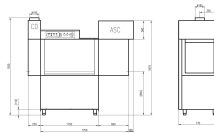

PL RACK CONVEYOR DISHWASHER ASC

€19,100.00

SKU:

7280.0095

EAN code	6017432156100	Width (mm)	1850
Depth (mm)	790	Height (mm)	1875
Material	Stainless steel	Color	Stainless steel
Gross Weight (kg)	325	Voltage (Volt)	400
Frequency (Hz)	50	Electrical power (kW)	24,1
Wash pump motor (W)	900	Rinse pump motor (W)	100
Boiler output (kW)	12	Boiler Capacity (Ltr)	8.5
Number of baskets / hour	70-90-100	Rinse Temperature (°C)	55
Contents wash tank (Ltr)	65	Operation	Manual
Loading height (mm)	470	Skin	Double skin
Water consumption (liter/hour)	170	Brand	COMBISTEEL
Plug and play (EU only)	No		