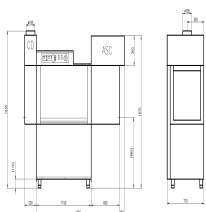

PL RACK CONVEYOR DISHWASHER ASC

€19,100.00

SKU:

7280.0095

EAN code	6017432156100
Width (mm)	1850
Depth (mm)	790
Height (mm)	1875
Material	Stainless steel
Color	Stainless steel
Gross Weight (kg)	325
Voltage (Volt)	400
Frequency (Hz)	50
Electrical power (kW)	24,1
Wash pump motor (W)	900
Rinse pump motor (W)	100
Boiler output (kW)	12
Boiler Capacity (Ltr)	8.5
Number of baskets / hour	70-90-100
Rinse Temperature (°C)	55
Contents wash tank (Ltr)	65
Operation	Manual
Loading height (mm)	470
Skin	Double skin
Water consumption (liter/hour)	170
Brand	COMBISTEEL
Plug and play	No