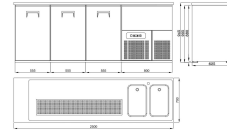

## BEER COUNTER 3 DOORS 2R

€4,425.00

SKU:

7489.5340

|                               |   |                            |              |
|-------------------------------|---|----------------------------|--------------|
| EAN code                      | 7435137842835   | Width (mm)                 | 2500         |
| Depth (mm)                    | 700   | Height (mm)                | 950          |
| Material                      | Stainless steel 430   | Gross Weight (kg)          | 287          |
| Particulars                   | Ruimte voor 1 biervat per deur als je de roosters eruit haalt | Voltage (Volt)             | 230          |
| Frequency (Hz)                | 50  | Electrical power (kW)      | 0.46         |
| Cooling agent                 | R 290   | Temperature range (°C)     | -2/+8        |
| Number of grids               | 3   | Dim. interior WxDxH (mm)   | 1545x565x795 |
| Grid(s) size WxD (mm)         | 540x405   | Sink dimensions wxdxh (mm) | 300x500      |
| Number of doors               | 3   | Defrost                    | Automatic    |
| Max. ambient temperature (°C) | 43  | Insulation thickness (mm)  | 60           |
| Refrigerant quantity (gr)     | 110   | Plug and play              | Yes          |