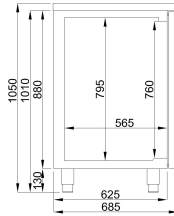

## BEER COUNTER 3 DOORS 2R

€4,425.00

SKU:

7489.5340

|                               |   |                            |              |
|-------------------------------|---|----------------------------|--------------|
| EAN code                      | 7435137842835   | Width (mm)                 | 2500         |
| Depth (mm)                    | 700   | Height (mm)                | 950          |
| Material                      | Stainless steel 430   | Gross Weight (kg)          | 287          |
| Particulars                   | Ruimte voor 1 biervat per deur als je de roosters eruit haalt | Voltage (Volt)             | 230          |
| Frequency (Hz)                | 50  | Electrical power (kW)      | 0.46         |
| Cooling agent                 | R 290   | Temperature range (°C)     | -2/+8        |
| Number of grids               | 3   | Dim. interior WxDxH (mm)   | 1545x565x795 |
| Grid(s) size WxD (mm)         | 540x405   | Sink dimensions wxdxh (mm) | 300x500      |
| Number of doors               | 3   | Defrost                    | Automatic    |
| Max. ambient temperature (°C) | 43  | Insulation thickness (mm)  | 60           |
| Refrigerant quantity (gr)     | 110   | Plug and play              | Yes          |