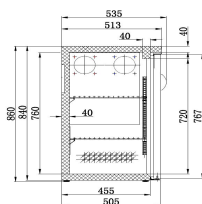

BACKBAR COOLER BLACK 3 GLASS DOORS

€2,105.00

SKU:

7450.0340

EAN code	7435137892830
Type	Standard Line
Width (mm)	2002
Depth (mm)	535
Height (mm)	860
Material	Zwart gelakt staal
Material interior	Stainless steel 430
Color	Black
Parcel ready	No
Gross Weight (kg)	154
Voltage (Volt)	230
Frequency (Hz)	50
Electrical power (kW)	0,28
Cooling agent	R 290
Temperature range (°C)	+2/+8
Number of guide pairs	66
Number of grids	6
Guides distance (mm)	25
Net Capacity (Ltr)	537
Dim. interior WxDxH (mm)	1618x415x760
Operation	Digital
Temperature display	Yes, digital
Lights	Yes, LED
Type of cooling	Ventilated
Lockable	Yes

Mobile	No
Number of doors	3
Door left / right hinging	Left and right hinged
Noise level (dB)	50
Defrost	Automatic
Max. ambient temperature (°C)	32
Insulation thickness (mm)	40
Energy label	C
Power consumption (Kw/24h)	2.6
Brand	COMBISTEEL
Refrigerant quantity (gr)	95
EPREL ID	469678
Plug and play	Yes