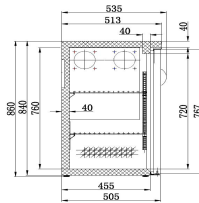

BARCOOLER BLACK 4 DOORS

€2,480.00

SKU:

7450.0325

EAN code	6017430982992
Type	Standard Line
Width (mm)	2542
Depth (mm)	513
Height (mm)	860
Material	Zwart gelakt staal
Material interior	Stainless steel 430
Color	Black
Gross Weight (kg)	150
Voltage (Volt)	230
Frequency (Hz)	50
Electrical power (kW)	0,44
Cooling agent	R 600 A
Temperature range (°C)	0/+10
Number of guide pairs	88
Number of grids	8
Guides distance (mm)	25
Gross Capacity (Ltr)	698
Dim. interior WxDxH (mm)	2162x415x760
Operation	Digital
Temperature display	Yes, digital
Type of cooling	Ventilated
Lockable	Yes
Mobile	No
Number of doors	4
Door left / right hinging	Left and right hinged