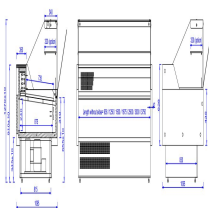

COLD DISPLAY MORRIS 2.0

€4,250.00

SKU:

7486.0075

EAN code	7435137836896
Width (mm)	1959
Depth (mm)	1095
Height (mm)	1280
Color	Black
Gross Weight (kg)	192
Particulars	Has 2 pcs of back doors for storage (580x240mm)
Voltage (Volt)	230
Frequency (Hz)	50
Electrical power (kW)	0,84
Model tabletop/ freestanding/drop-in	Freestanding
Cooling agent	R 290
Temperature range (°C)	+1/ +10
Showcase area (m2)	1.3
Lights	Yes
Type of cooling	Static
Number of doors	2x 580x240
Under cooling	Yes
Execution window	Right
Defrost	Automatic
Brand	COMBISTEEL
Refrigerant quantity (gr)	100
Plug and play	Yes