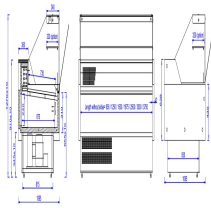

COLD DISPLAY MORRIS 2.0

€4,250.00

SKU:

7486.0075

EAN code	7435137836896
Width (mm)	1959
Depth (mm)	1095
Height (mm)	1280
Color	Black
Gross Weight (kg)	192
Particulars	Has 2 pcs of back doors for storage (580x240mm)
Voltage (Volt)	230
Frequency (Hz)	50
Electrical power (kW)	0,84
Model tabletop/ freestanding/drop-in	Freestanding
Cooling agent	R 290
Temperature range (°C)	+1/ +10
Showcase area (m2)	1.3
Lights	Yes
Type of cooling	Static
Number of doors	2x 580x240
Under cooling	Yes
Execution window	Right
Defrost	Automatic
Refrigerant quantity (gr)	100