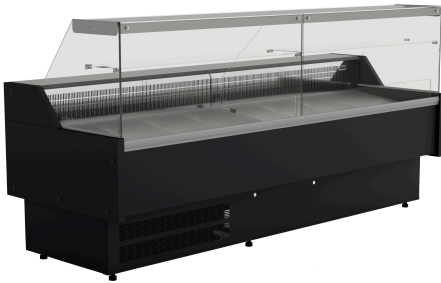

COLD DISPLAY MORRIS 2.0

€4,250.00

SKU:

7486.0075

EAN code	7435137836896	Width (mm)	1959
Depth (mm)	1095	Height (mm)	1280
Color	Black	Gross Weight (kg)	192
Particulars	Has 2 pcs of back doors for storage (580x240mm)	Voltage (Volt)	230
Frequency (Hz)	50	Electrical power (kW)	0,84
Model tabletop/ freestanding/drop-in	Freestanding	Cooling agent	R 290
Temperature range (°C)	+2/ +10	Showcase area (m2)	1.3
Lights	Yes	Type of cooling	Static
Number of doors	2x 580x240	Under cooling	Yes
Execution window	Right	Defrost	Automatic
Brand	COMBISTEEL	Refrigerant quantity (gr)	100
Plug and play (EU only)	Yes		