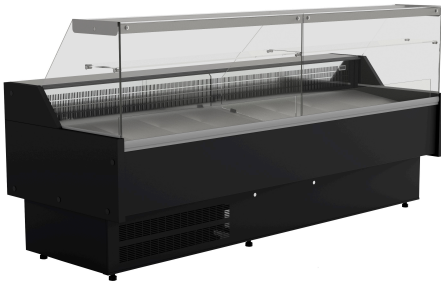

## COLD DISPLAY MORRIS 2.0

€4,250.00

SKU:

7486.0075

EAN code	7435137836896	Width (mm)	1959
Depth (mm)	1095	Height (mm)	1280
Color	Black	Gross Weight (kg)	192
Particulars	Has 2 pcs of back doors for storage (580x240mm)	Voltage (Volt)	230
Frequency (Hz)	50	Electrical power (kW)	0,84
Model tabletop/ freestanding/drop-in	Freestanding	Cooling agent	R 290
Temperature range (°C)	+1/ +10	Showcase area (m2)	1.3
Lights	Yes	Type of cooling	Static
Number of doors	2x 580x240	Under cooling	Yes
Execution window	Right	Defrost	Automatic
Brand	COMBISTEEL	Refrigerant quantity (gr)	100
Plug and play (EU only)	Yes		